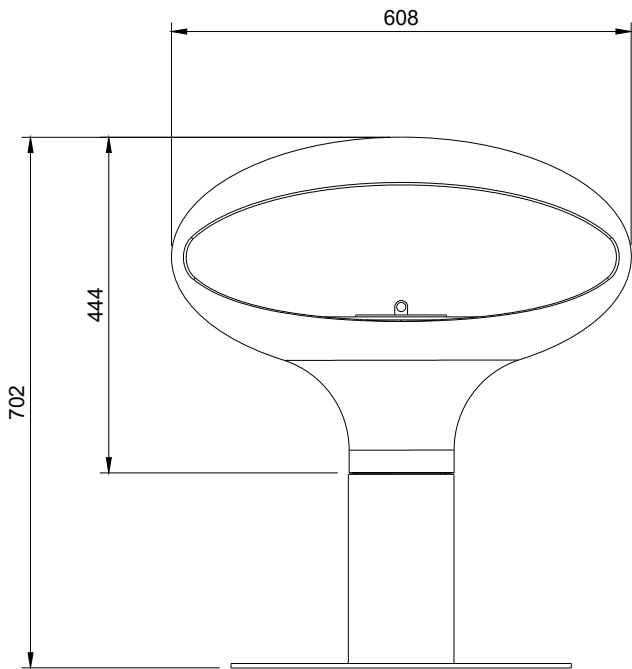

Complete Unit:  
Aero 600 - 600mm  
Slimline Round Biofuel Burner-  
300mm

**Aero Pedestal 600 Biofuel**

BIO-AERO-PDSTL-600-0-B-MS-0000-SF-CAA-ASM

This drawing is copyright and remains the property of Signi Fires. It may not be retained, copied, or used without written consent.

Est. Unit Weight	Projection	Scale	Sheet	Creation Date
58.8 kg		1:10	A4	2026/01/30