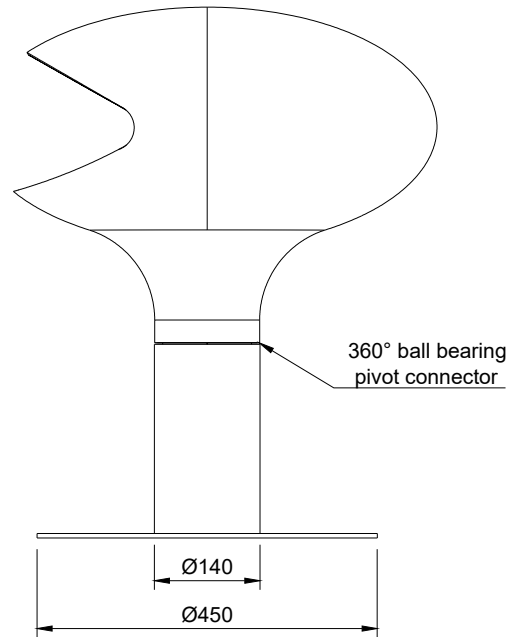

Complete Unit:  
Aero 600 - 600mm  
Slimline Round Biofuel Burner-  
300mm

**Aero Pedestal 600 Biofuel**

BIO-AERO-PDSTL-600-0-B-MS-0000-SF-CAA-ASM

This drawing is copyright and remains the property of Signi Fires. It may not be retained, copied, or used without written consent.

Est. Unit Weight	Projection	Scale	Sheet	Creation Date
58.8 kg		1:10	A4	2026/01/30