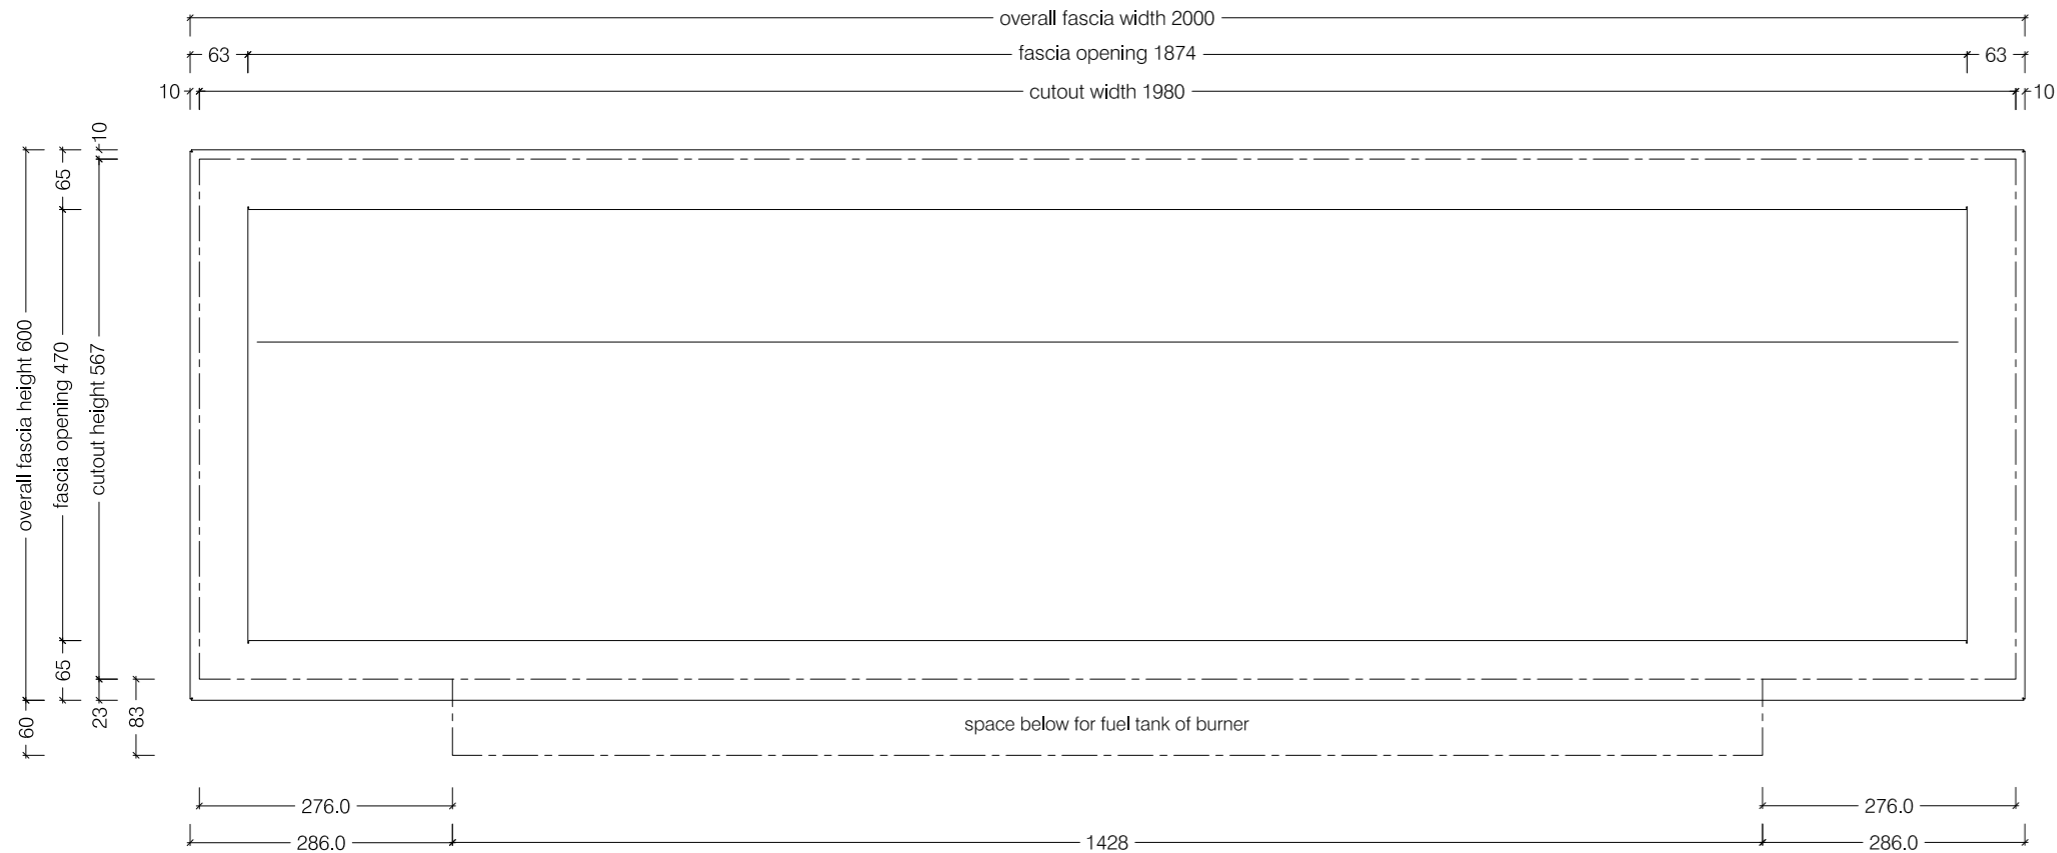

Top View

Front View

Side View

1650 Slimline Firebox for 1400 Slimline Burner

Top View

Front View

Side View

2000 Slimline Firebox for 1400 Slimline Burner