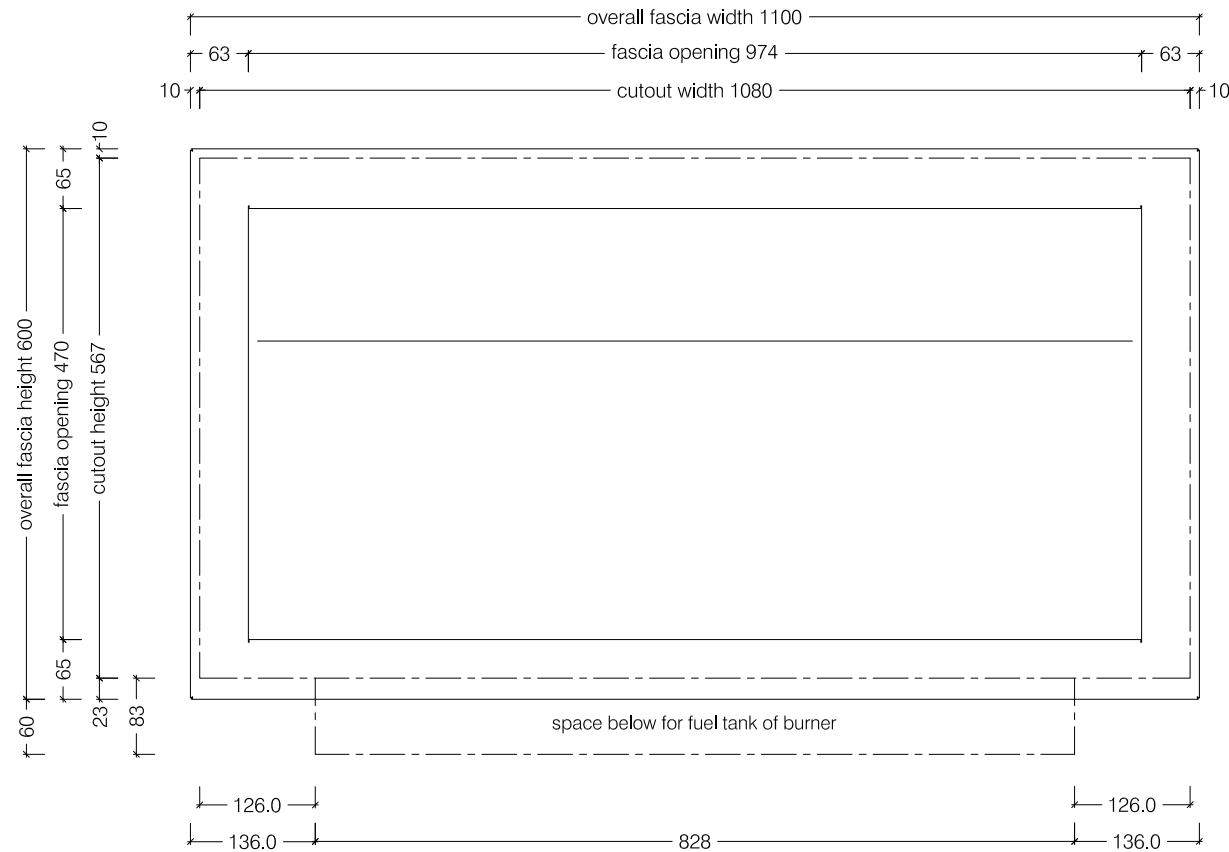

Top View

Front View

Side View

1100 Slimline Firebox for 800 Slimline Burner

Top View

Front View

Side View

1350 Slimline Firebox for 1100 Slimline Burner

Top View

Front View

Side View

1650 Slimline Firebox for 1400 Slimline Burner

Top View

Front View

Side View

2000 Slimline Firebox for 1400 Slimline Burner