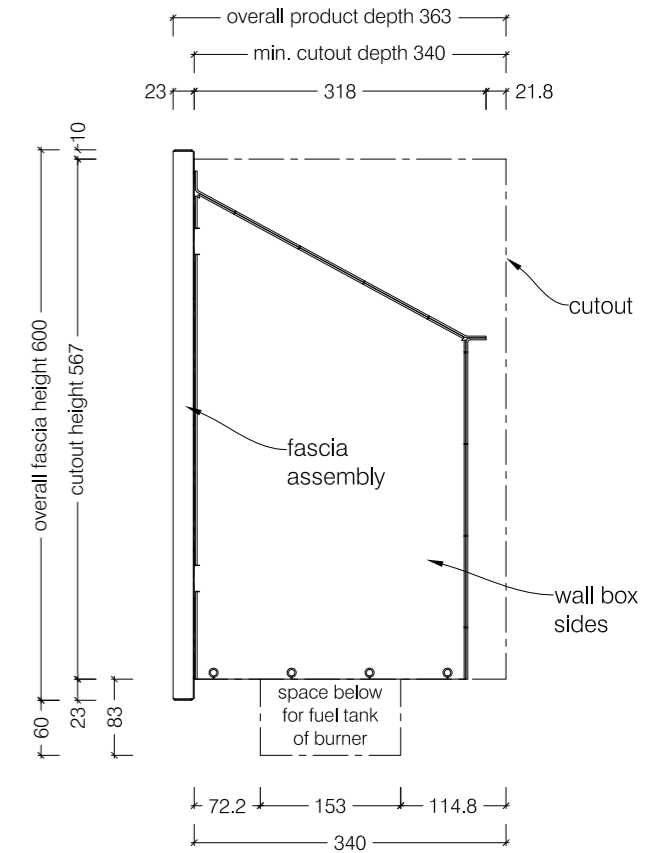

Top View

Front View

Side View

1650 Slimline Firebox for 1400 Slimline Burner

Top View

Front View

Side View

2000 Slimline Firebox for 1400 Slimline Burner