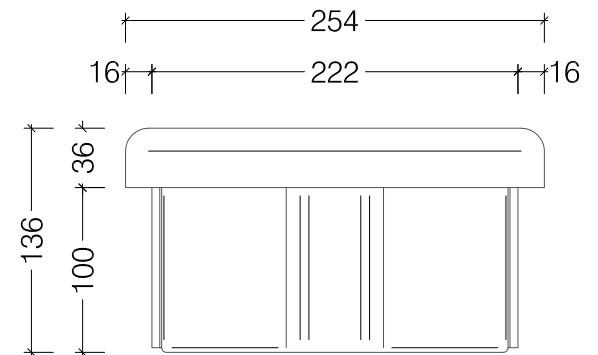

Cutout Size:
306 x 306 x 105
L x W x H

Top View

Front View

Side View

Single Biofuel Burner

© This drawing is copyright and remains the property of Signi Fires.
It may not be retained, copied or used without written consent.

Cutout Size:
595 x 230 x 105 mm
L x W x H

Top View

Front View

Side View

Classic Biofuel Burner

© This drawing is copyright and remains the property of Signi Fires.
It may not be retained, copied or used without written consent.

Cutout Size:
895 x 230 x 105 mm
L x W x H

Top View

Front View

Side View

Grand XL Biofuel Burner

© This drawing is copyright and remains the property of Signi Fires.
It may not be retained, copied or used without written consent.