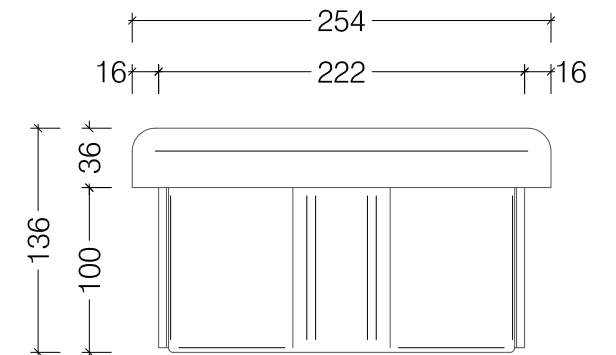

Cutout Size:
306 x 306 x 105
L x W x H

Top View

Front View

Side View

Single Biofuel Burner

© This drawing is copyright and remains the property of Signi Fires.
It may not be retained, copied or used without written consent.

Cutout Size:
595 x 230 x 105 mm
L x W x H

Top View

Front View

Side View

Classic Biofuel Burner

© This drawing is copyright and remains the property of Signi Fires.
It may not be retained, copied or used without written consent.

Cutout Size:
895 x 230 x 105 mm
L x W x H

Top View

Front View

Side View

Grand XL Biofuel Burner

© This drawing is copyright and remains the property of Signi Fires.
It may not be retained, copied or used without written consent.