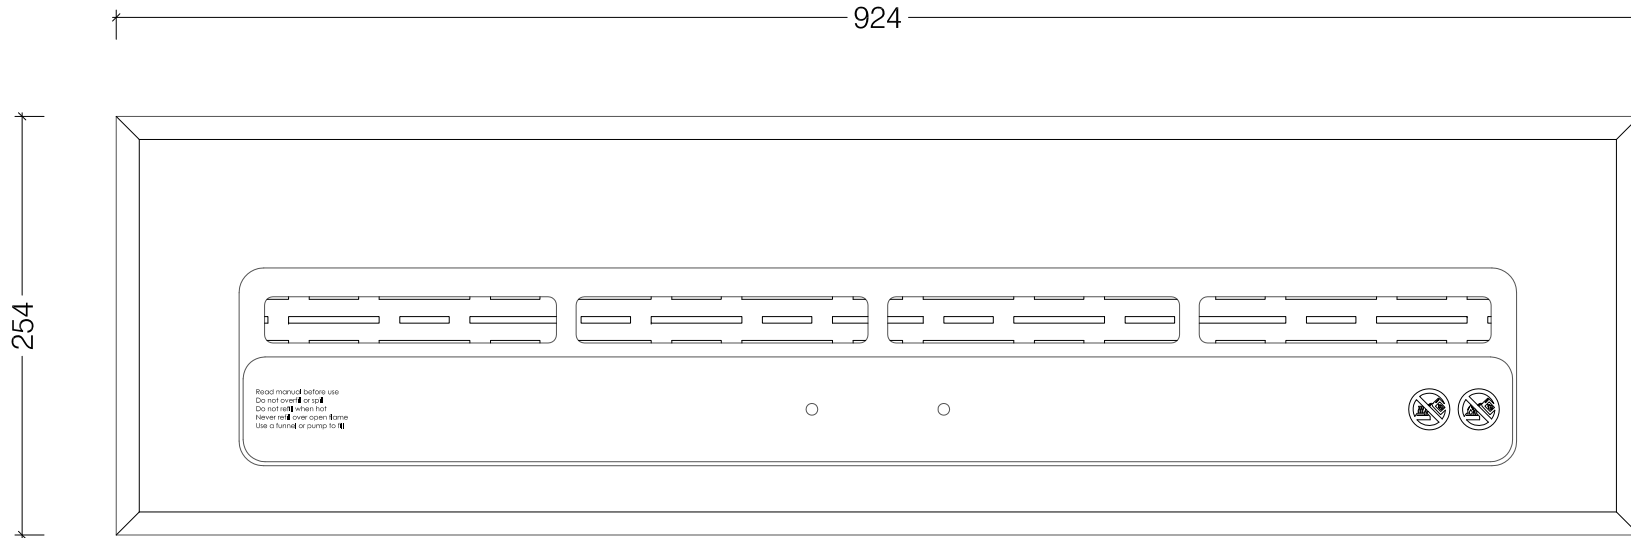

Cutout Size:
306 x 306 x 105
L x W x H

Top View

Front View

Side View

Single Biofuel Burner

© This drawing is copyright and remains the property of Signi Fires.
It may not be retained, copied or used without written consent.

Cutout Size:
595 x 230 x 105 mm
L x W x H

Top View

Front View

Side View

Classic Biofuel Burner

© This drawing is copyright and remains the property of Signi Fires.
It may not be retained, copied or used without written consent.

Cutout Size:
895 x 230 x 105 mm
L x W x H

Top View

Front View

Side View

Grand XL Biofuel Burner

© This drawing is copyright and remains the property of Signi Fires.
It may not be retained, copied or used without written consent.