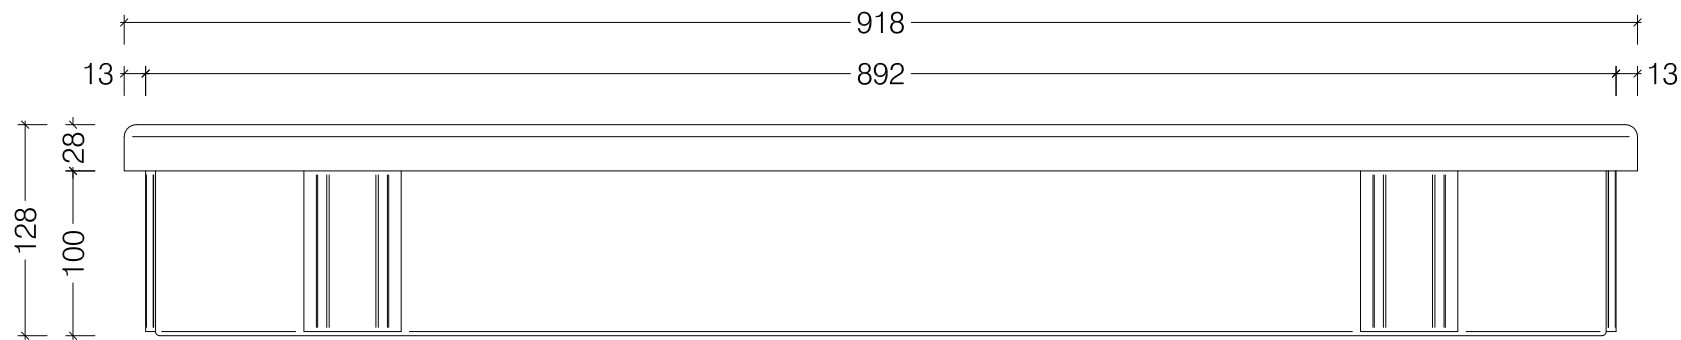

Cutout Size:
306 x 306 x 105
L x W x H

Top View

Front View

Side View

Single Biofuel Burner

© This drawing is copyright and remains the property of Signi Fires.
It may not be retained, copied or used without written consent.

Cutout Size:
595 x 230 x 105 mm
L x W x H

Top View

Front View

Side View

Classic Biofuel Burner

© This drawing is copyright and remains the property of Signi Fires.
It may not be retained, copied or used without written consent.

Cutout Size:
895 x 230 x 105 mm
L x W x H

Top View

Front View

Side View

Grand XL Biofuel Burner

© This drawing is copyright and remains the property of Signi Fires.
It may not be retained, copied or used without written consent.