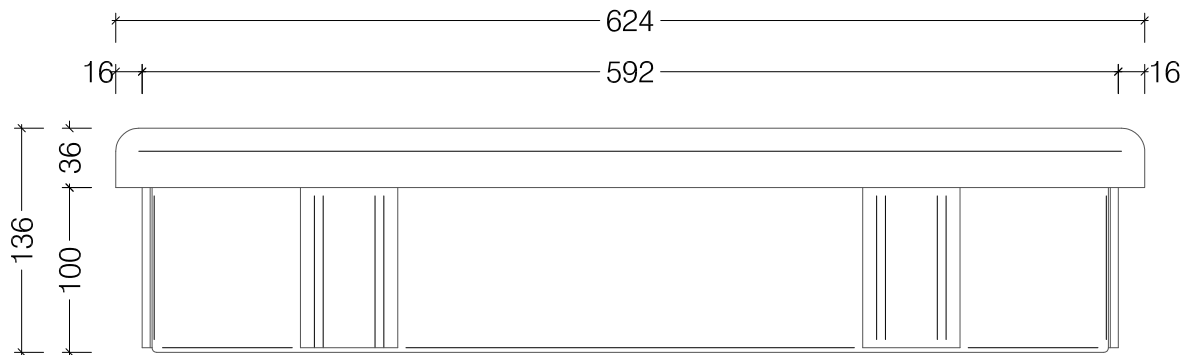

Cutout Size:
306 x 306 x 105
L x W x H

Top View

Front View

Side View

Single Biofuel Burner

© This drawing is copyright and remains the property of Signi Fires.
It may not be retained, copied or used without written consent.

Cutout Size:
595 x 230 x 105 mm
L x W x H

Top View

Front View

Side View

Classic Biofuel Burner

© This drawing is copyright and remains the property of Signi Fires.
It may not be retained, copied or used without written consent.

Cutout Size:
895 x 230 x 105 mm
L x W x H

Top View

Front View

Side View

Grand XL Biofuel Burner

© This drawing is copyright and remains the property of Signi Fires.
It may not be retained, copied or used without written consent.