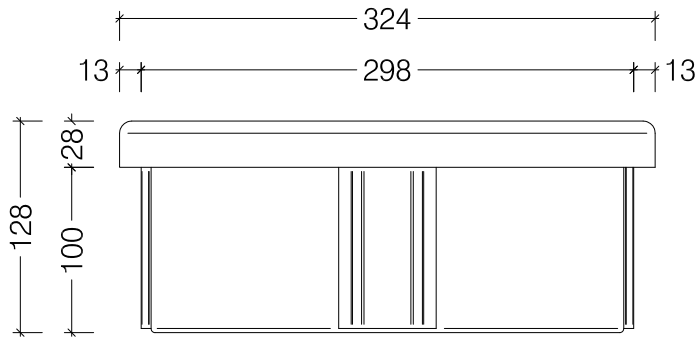

Cutout Size:
306 x 306 x 105
L x W x H

Top View

Front View

Side View

Single Biofuel Burner

© This drawing is copyright and remains the property of Signi Fires.
It may not be retained, copied or used without written consent.

Cutout Size:
595 x 230 x 105 mm
L x W x H

Top View

Front View

Side View

Classic Biofuel Burner

© This drawing is copyright and remains the property of Signi Fires.
It may not be retained, copied or used without written consent.

Cutout Size:
895 x 230 x 105 mm
L x W x H

Top View

Front View

Side View

Grand XL Biofuel Burner

© This drawing is copyright and remains the property of Signi Fires.
It may not be retained, copied or used without written consent.