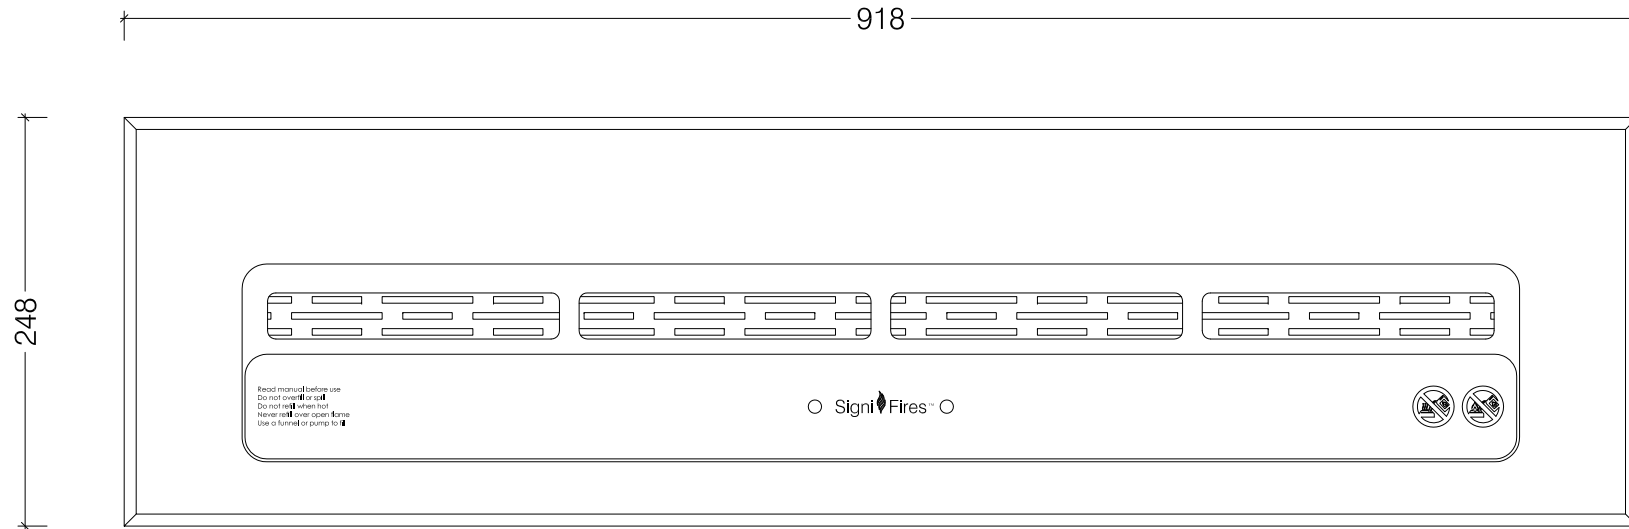

Cutout Size:
306 x 306 x 105
L x W x H

Top View

Front View

Side View

Single Biofuel Burner

© This drawing is copyright and remains the property of Signi Fires.
It may not be retained, copied or used without written consent.

Cutout Size:
595 x 230 x 105 mm
L x W x H

Top View

Front View

Side View

Classic Biofuel Burner

© This drawing is copyright and remains the property of Signi Fires.
It may not be retained, copied or used without written consent.

Cutout Size:
895 x 230 x 105 mm
L x W x H

Top View

Front View

Side View

Grand XL Biofuel Burner

© This drawing is copyright and remains the property of Signi Fires.
It may not be retained, copied or used without written consent.