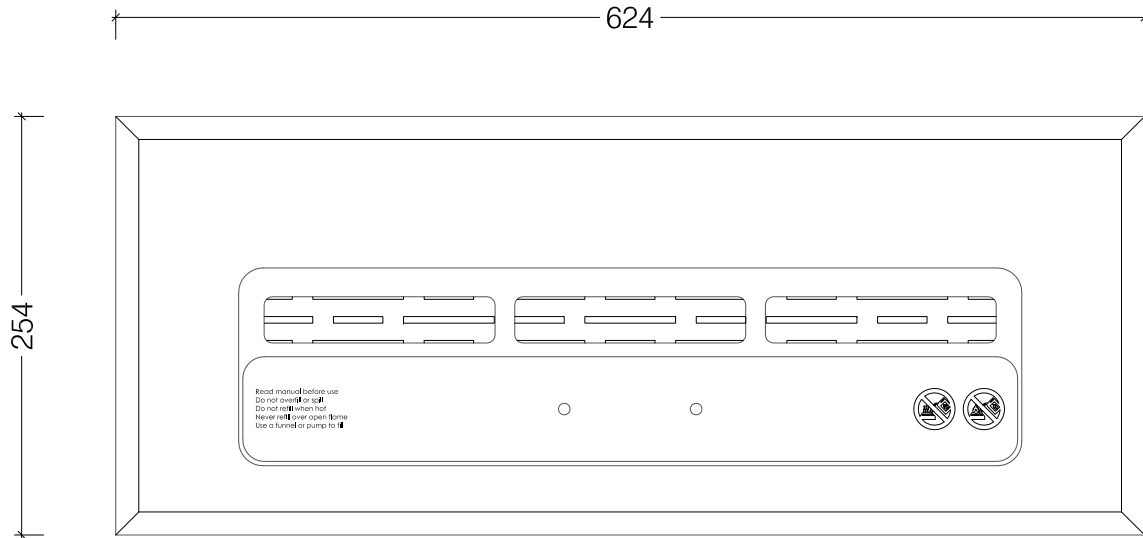

Cutout Size:
306 x 306 x 105
L x W x H

Top View

Front View

Side View

Single Biofuel Burner

© This drawing is copyright and remains the property of Signi Fires.
It may not be retained, copied or used without written consent.

Cutout Size:
595 x 230 x 105 mm
L x W x H

Top View

Front View

Side View

Classic Biofuel Burner

© This drawing is copyright and remains the property of Signi Fires.
It may not be retained, copied or used without written consent.

Cutout Size:
895 x 230 x 105 mm
L x W x H

Top View

Front View

Side View

Grand XL Biofuel Burner

© This drawing is copyright and remains the property of Signi Fires.
It may not be retained, copied or used without written consent.