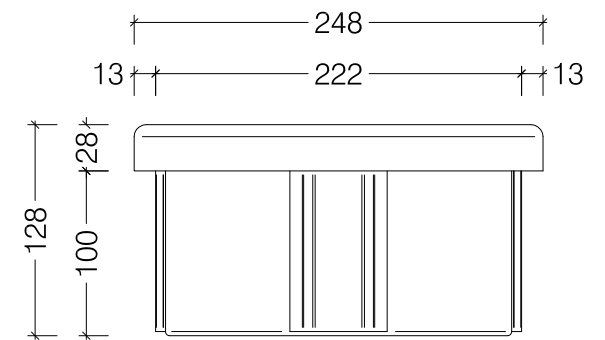

Cutout Size:
306 x 306 x 105
L x W x H

Top View

Front View

Side View

Single Biofuel Burner

© This drawing is copyright and remains the property of Signi Fires.
It may not be retained, copied or used without written consent.

Cutout Size:
595 x 230 x 105 mm
L x W x H

Top View

Front View

Side View

Classic Biofuel Burner

© This drawing is copyright and remains the property of Signi Fires.
It may not be retained, copied or used without written consent.

Cutout Size:
895 x 230 x 105 mm
L x W x H

Top View

Front View

Side View

Grand XL Biofuel Burner

© This drawing is copyright and remains the property of Signi Fires.
It may not be retained, copied or used without written consent.