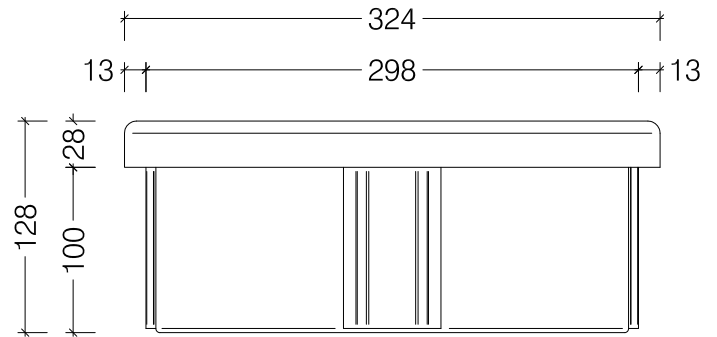

Cutout Size:
306 x 306 x 105
L x W x H

Top View

Front View

Side View

Single Biofuel Burner

© This drawing is copyright and remains the property of Signi Fires.
It may not be retained, copied or used without written consent.

Cutout Size:
595 x 230 x 105 mm
L x W x H

Top View

Front View

Side View

Classic Biofuel Burner

© This drawing is copyright and remains the property of Signi Fires.
It may not be retained, copied or used without written consent.

Cutout Size:
895 x 230 x 105 mm
L x W x H

Top View

Front View

Side View

Grand XL Biofuel Burner

© This drawing is copyright and remains the property of Signi Fires.
It may not be retained, copied or used without written consent.