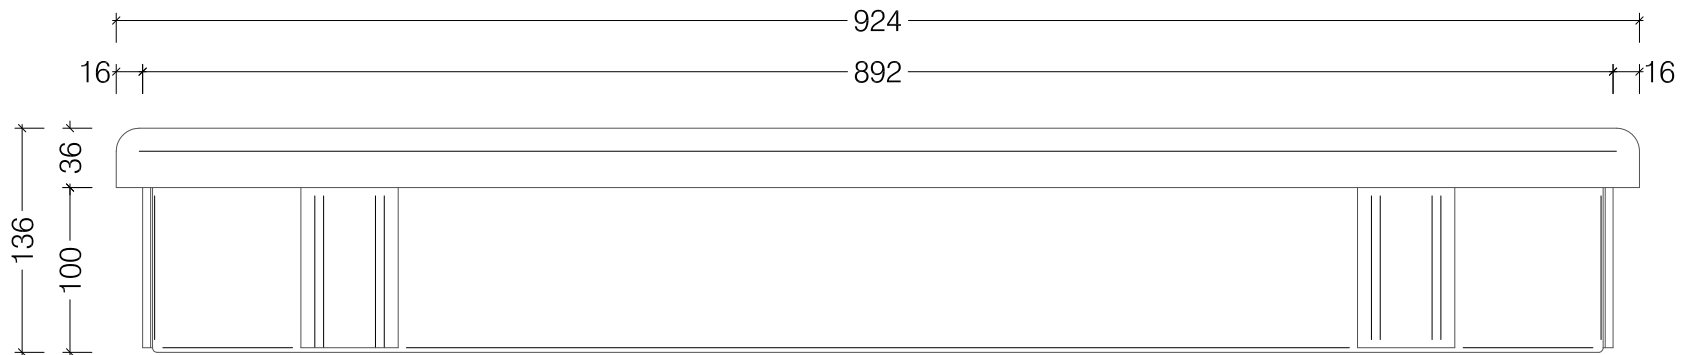

Cutout Size:
306 x 306 x 105
L x W x H

Top View

Front View

Side View

Single Biofuel Burner

© This drawing is copyright and remains the property of Signi Fires.
It may not be retained, copied or used without written consent.

Cutout Size:
595 x 230 x 105 mm
L x W x H

Top View

Front View

Side View

Classic Biofuel Burner

© This drawing is copyright and remains the property of Signi Fires.
It may not be retained, copied or used without written consent.

Cutout Size:
895 x 230 x 105 mm
L x W x H

Top View

Front View

Side View

Grand XL Biofuel Burner

© This drawing is copyright and remains the property of Signi Fires.
It may not be retained, copied or used without written consent.