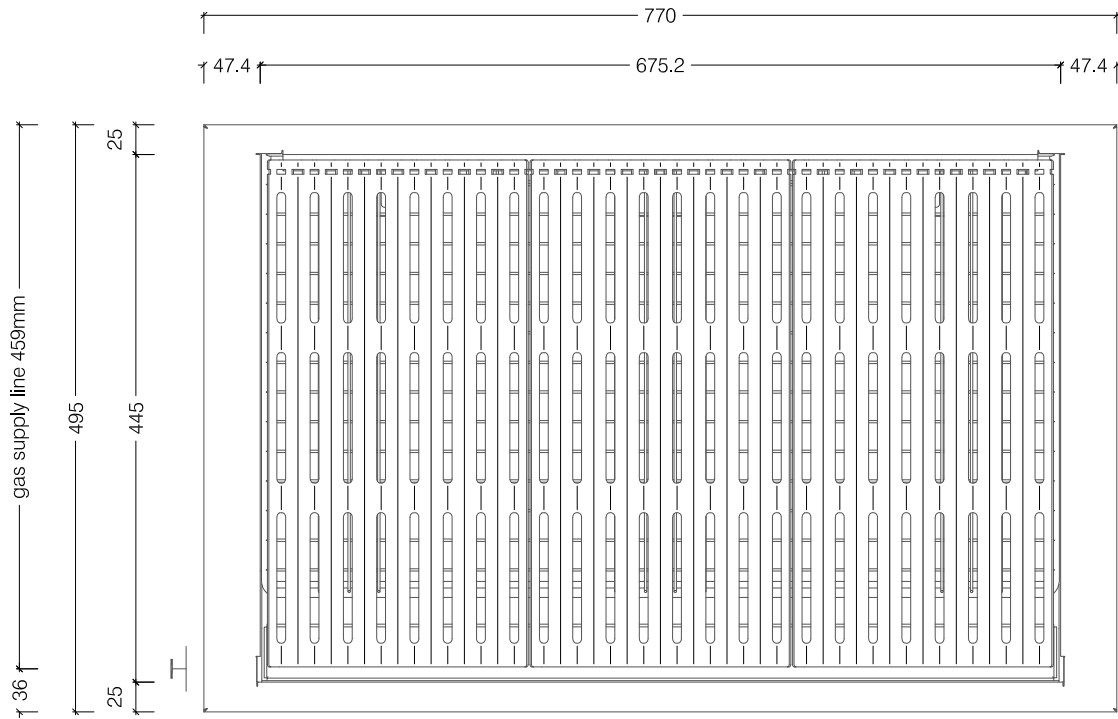

Top View

Gas supply line by specialist
to left hand side of unit

Front View

Side View

390 Gas Griller Insert

Top View

Front View

Gas supply line by specialist
to left hand side of unit

Side View

590 Gas Griller Insert

Top View

Front View

Gas supply line by specialist
to left hand side of unit

Side View

770 Gas Griller Insert

Top View

Gas supply line by specialist to left hand side of unit

Front View

Side View

970 Gas Griller Insert

Gas supply line by specialist to left hand side of unit

Top View

Front View

Side View