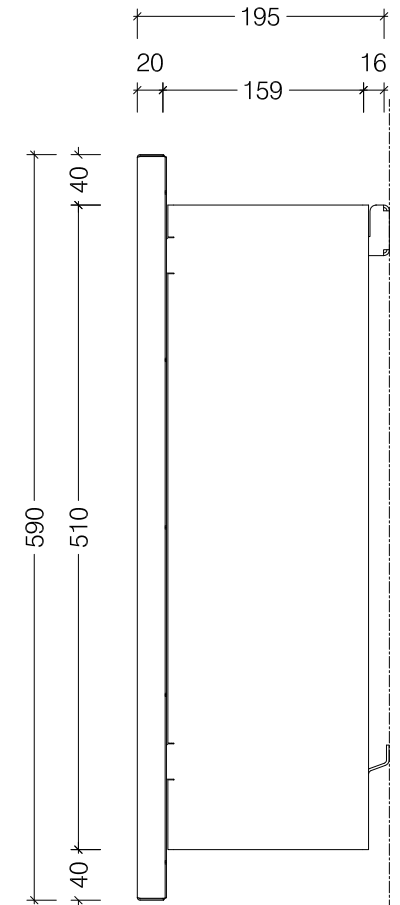

Top View

Front View

Side View

New Frame 1150 - For Slimline Burner 800

Top View

Front View

Side View

Frame 1150 - For 800 Slimline Burner

Top View

Front View

Side View

New Frame 1450 - For Slimline Burner 1100

© This drawing is copyright and remains the property of Signi Fires. It may not be retained, copied or used without written consent.

Top View

Front View

Side View

Frame 1450 - For 1100 Slimline Burner

Top View

Front View

Side View

New Frame 1750 - For Slimline Burner 1400