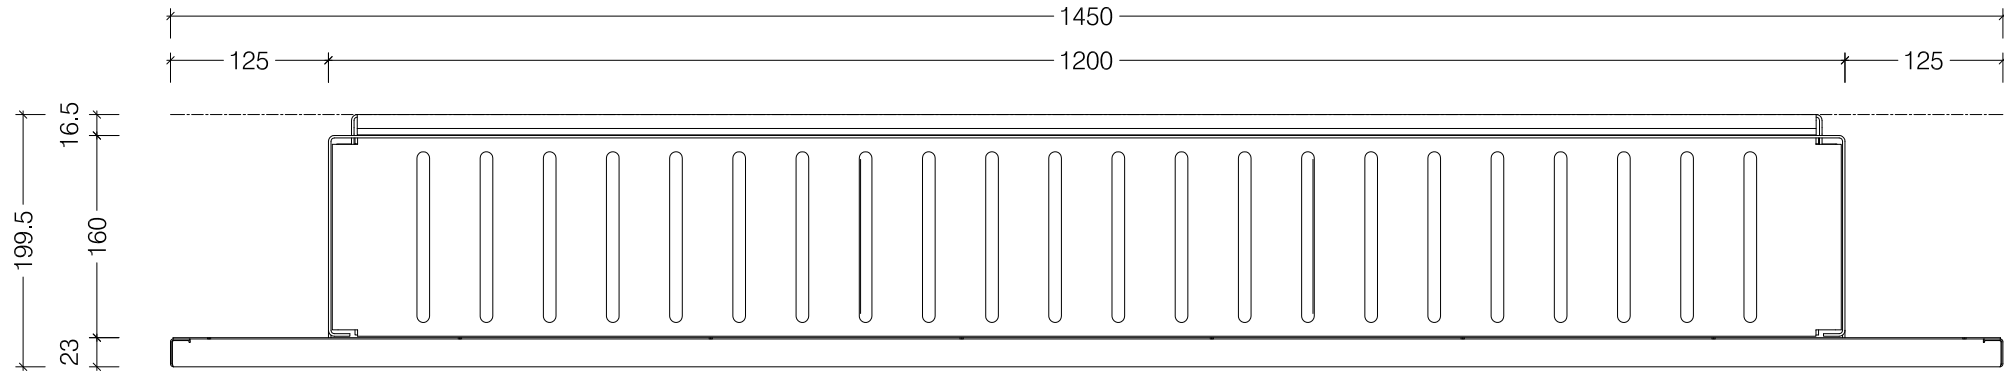

Top View

Front View

Side View

New Frame 1450 - For Slimline Burner 1100

© This drawing is copyright and remains the property of Signi Fires. It may not be retained, copied or used without written consent.

Top View

Front View

Side View

Frame 1450 - For 1100 Slimline Burner

Top View

Front View

Side View

New Frame 1750 - For Slimline Burner 1400