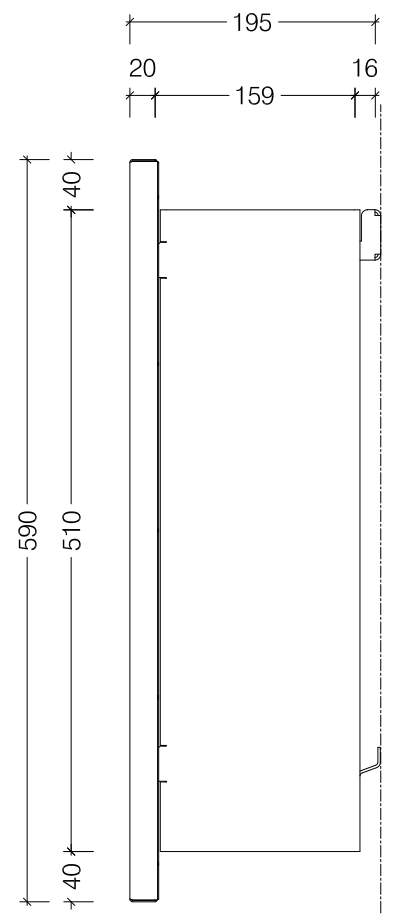

Top View

Front View

Side View

New Frame 1150 - For Slimline Burner 800

Top View

Front View

Side View

Frame 1150 - For 800 Slimline Burner

Top View

Front View

Side View

New Frame 1450 - For Slimline Burner 1100

© This drawing is copyright and remains the property of Signi Fires. It may not be retained, copied or used without written consent.

Top View

Front View

Side View

Frame 1450 - For 1100 Slimline Burner

Top View

Front View

Side View

New Frame 1750 - For Slimline Burner 1400

© This drawing is copyright and remains the property of Signi Fires. It may not be retained, copied or used without written consent.

Top View

Front View

Side View

Frame 1750 - For 1400 Slimline Burner

© This drawing is copyright and remains the property of Signi Fires. It may not be retained, copied or used without written consent.