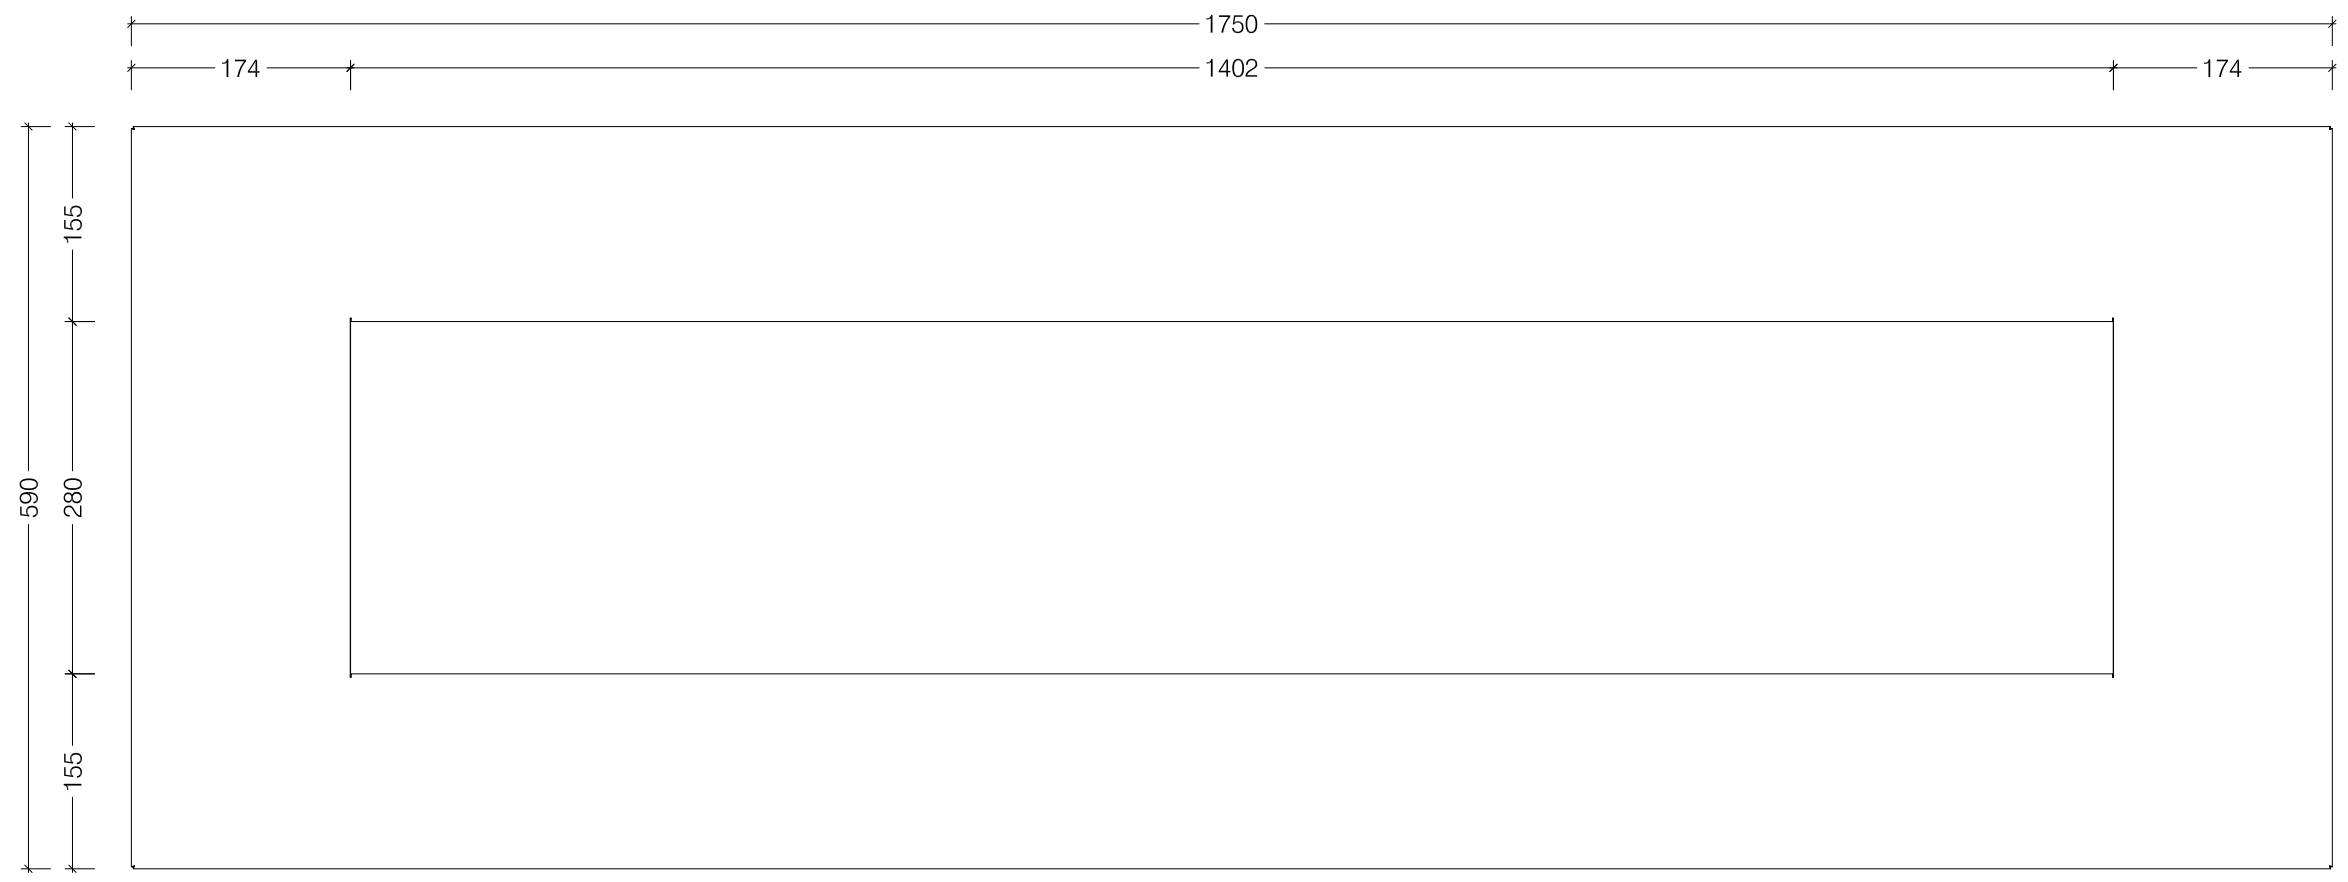

Front View

Frame 1750 - For 1400 Slimline Burner

© This drawing is copyright and remains the property of Signi Fires. It may not be retained, copied or used without written consent.