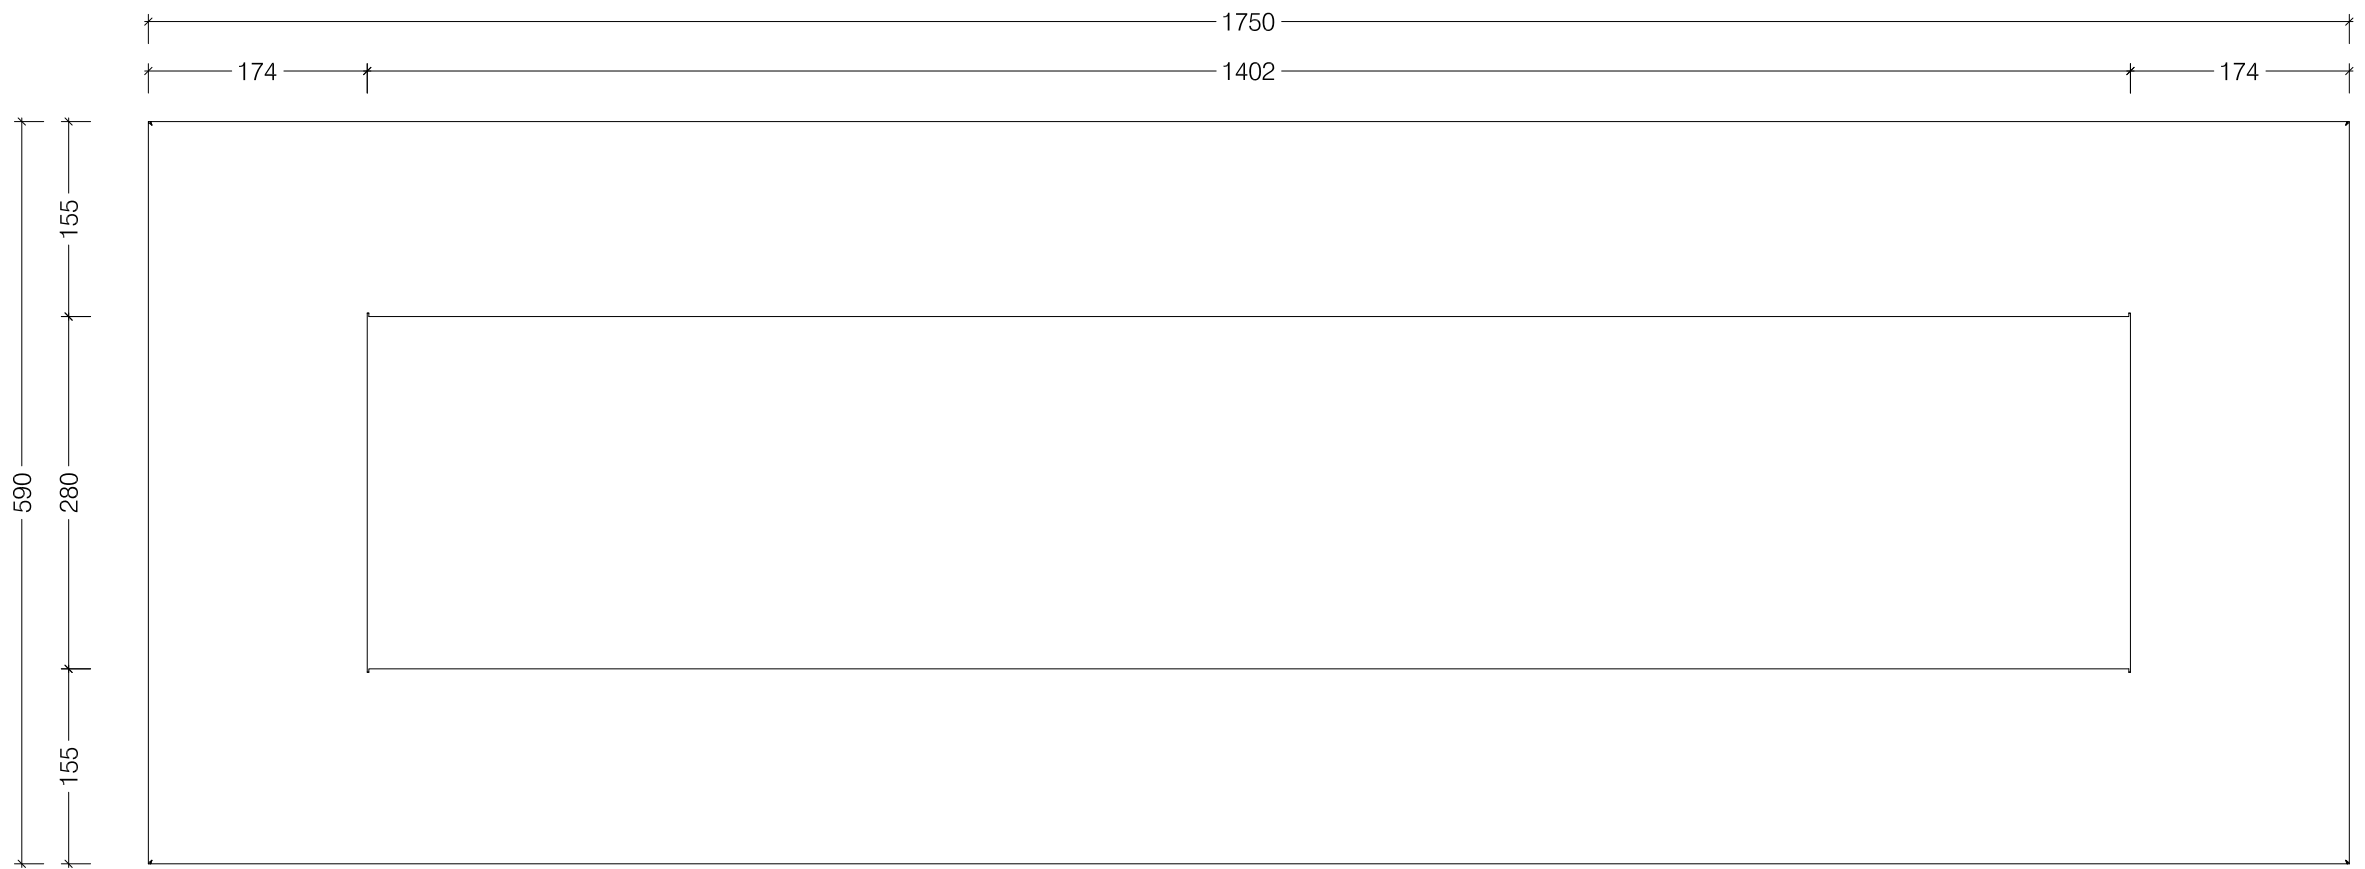

Top View

Front View

Side View

Frame 1450 - For 1100 Slimline Burner

Top View

Front View

Side View

New Frame 1750 - For Slimline Burner 1400