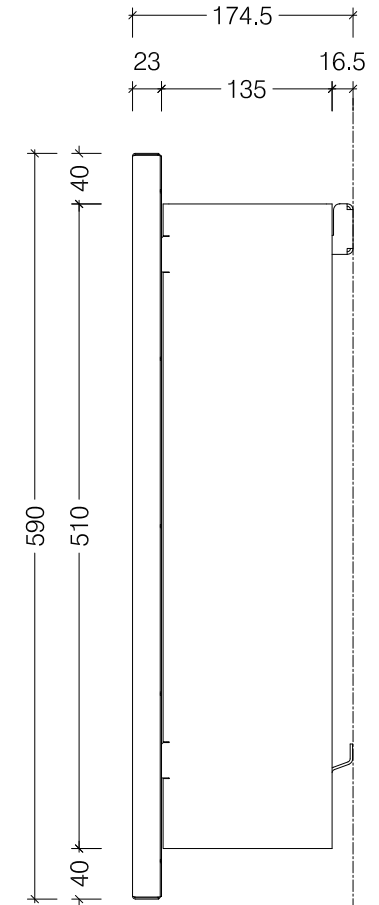

Top View

Front View

Side View

New Frame 1150 - For Slimline Burner 800

Top View

Front View

Side View

Frame 1150 - For 800 Slimline Burner

Top View

Front View

Side View

New Frame 1450 - For Slimline Burner 1100

© This drawing is copyright and remains the property of Signi Fires. It may not be retained, copied or used without written consent.

Top View

Front View

Side View

Frame 1450 - For 1100 Slimline Burner

Top View

Front View

Side View

New Frame 1750 - For Slimline Burner 1400

© This drawing is copyright and remains the property of Signi Fires. It may not be retained, copied or used without written consent.

Top View

Front View

Side View

Frame 1750 - For 1400 Slimline Burner

© This drawing is copyright and remains the property of Signi Fires. It may not be retained, copied or used without written consent.