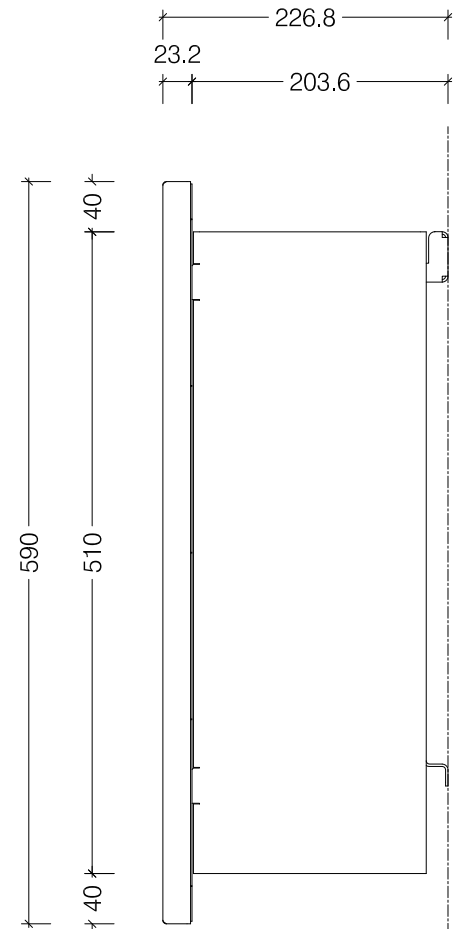

Top View

Front View

Side View

New Frame 1150 - For Slimline Burner 800

Top View

Front View

Side View

Frame 1150 - For 800 Slimline Burner

Top View

Front View

Side View

New Frame 1450 - For Slimline Burner 1100

© This drawing is copyright and remains the property of Signi Fires. It may not be retained, copied or used without written consent.

Top View

Front View

Side View

Frame 1450 - For 1100 Slimline Burner

Top View

Front View

Side View

New Frame 1750 - For Slimline Burner 1400

© This drawing is copyright and remains the property of Signi Fires. It may not be retained, copied or used without written consent.

Top View

Front View

Side View

Frame 1750 - For 1400 Slimline Burner

© This drawing is copyright and remains the property of Signi Fires. It may not be retained, copied or used without written consent.