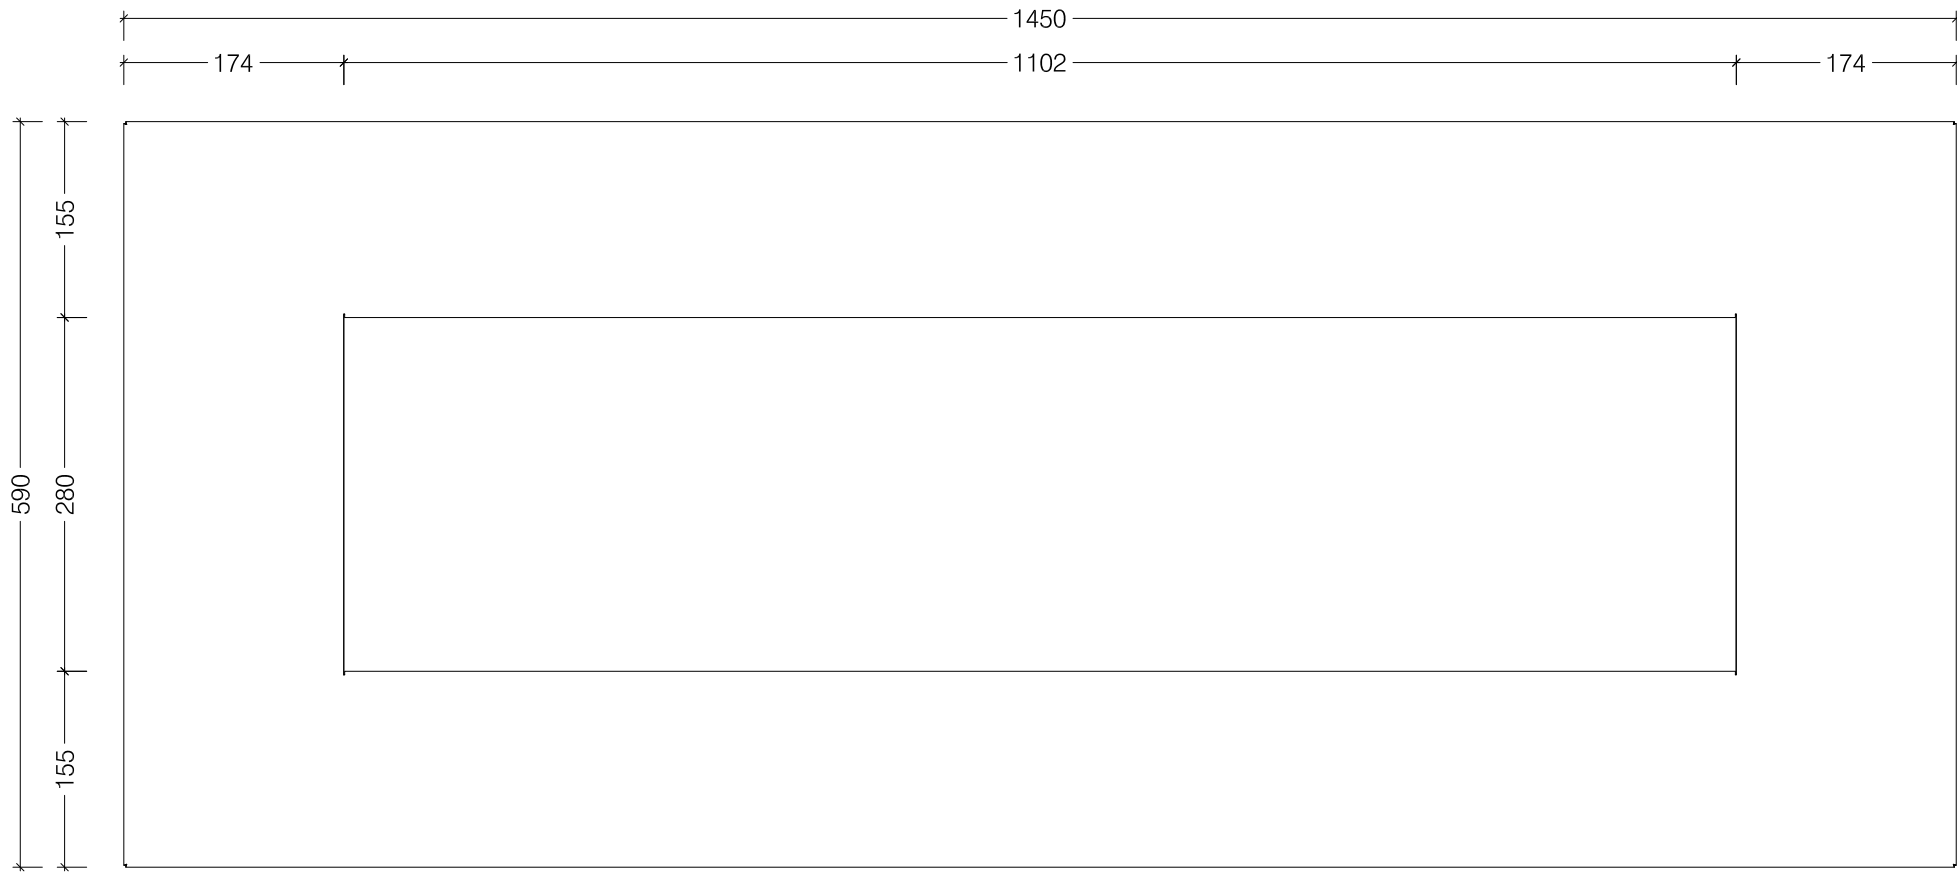

Top View

Front View

Side View

Frame 1450 - For 1100 Slimline Burner

Top View

Front View

Side View

New Frame 1750 - For Slimline Burner 1400