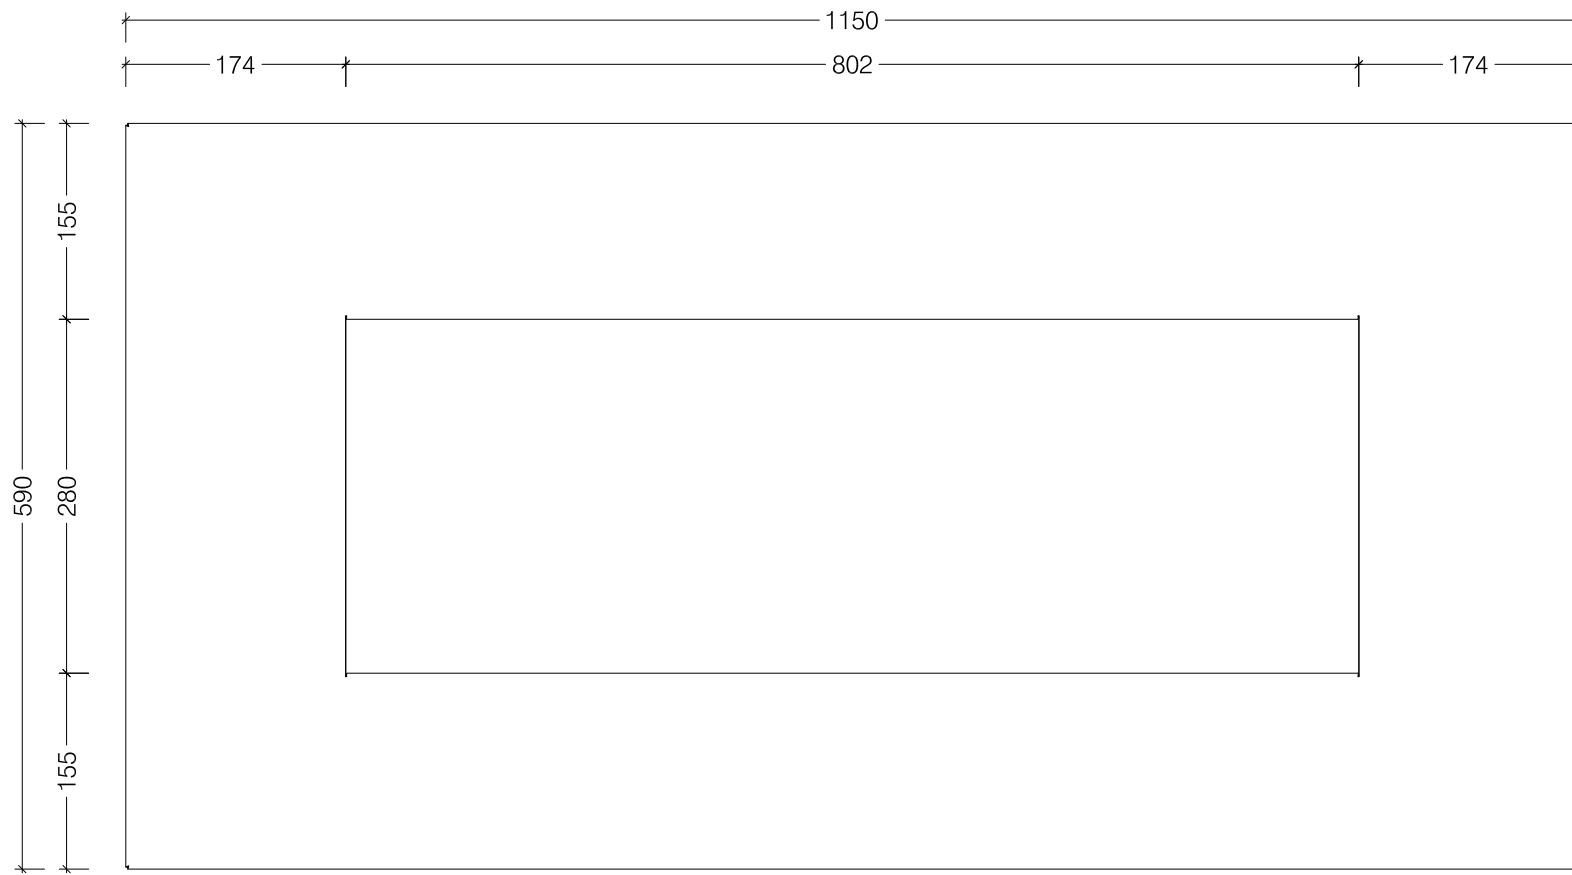

Top View

Front View

Side View

New Frame 1150 - For Slimline Burner 800

Top View

Front View

Side View

Frame 1150 - For 800 Slimline Burner

Top View

Front View

Side View

Frame 1450 - For 1100 Slimline Burner

Top View

Front View

Side View

New Frame 1750 - For Slimline Burner 1400