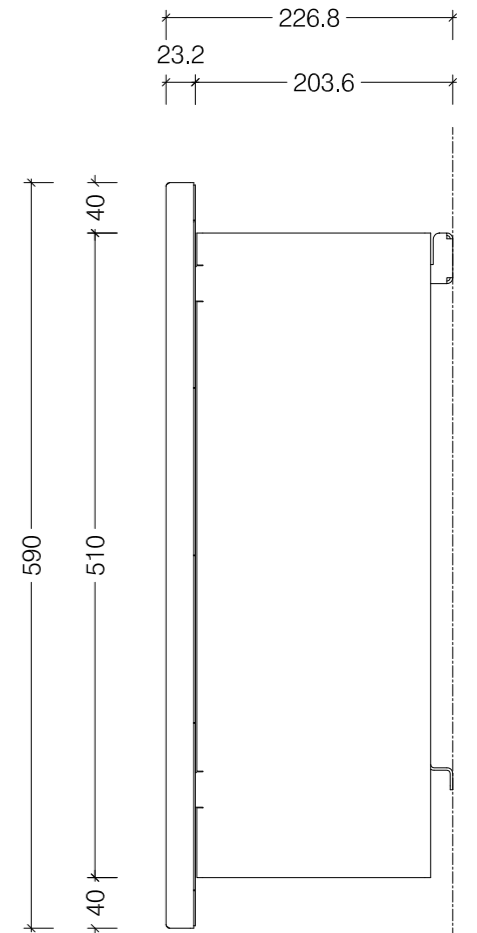

Top View

Front View

Side View

New Frame 1150 - For Slimline Burner 800

Top View

Front View

Side View

Frame 1150 - For 800 Slimline Burner

Top View

Front View

Side View

New Frame 1450 - For Slimline Burner 1100

© This drawing is copyright and remains the property of Signi Fires. It may not be retained, copied or used without written consent.

Top View

Front View

Side View

Frame 1450 - For 1100 Slimline Burner

Top View

Front View

Side View

New Frame 1750 - For Slimline Burner 1400

© This drawing is copyright and remains the property of Signi Fires. It may not be retained, copied or used without written consent.

Top View

Front View

Side View

Frame 1750 - For 1400 Slimline Burner

© This drawing is copyright and remains the property of Signi Fires. It may not be retained, copied or used without written consent.