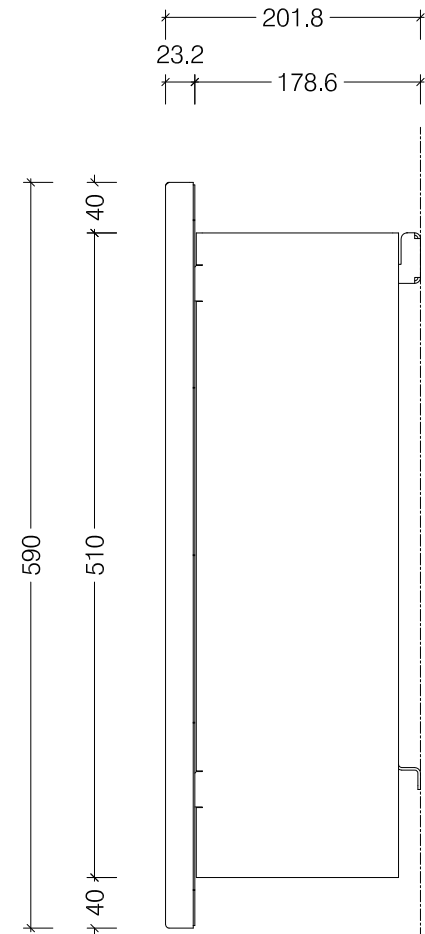

Top View

Front View

Side View

New Frame 1150 - For Slimline Burner 800

Top View

Front View

Side View

Frame 1150 - For 800 Slimline Burner

Top View

Front View

Side View

New Frame 1450 - For Slimline Burner 1100

© This drawing is copyright and remains the property of Signi Fires. It may not be retained, copied or used without written consent.

Top View

Front View

Side View

Frame 1450 - For 1100 Slimline Burner

Top View

Front View

Side View

New Frame 1750 - For Slimline Burner 1400

© This drawing is copyright and remains the property of Signi Fires. It may not be retained, copied or used without written consent.

Top View

Front View

Side View

Frame 1750 - For 1400 Slimline Burner

© This drawing is copyright and remains the property of Signi Fires. It may not be retained, copied or used without written consent.