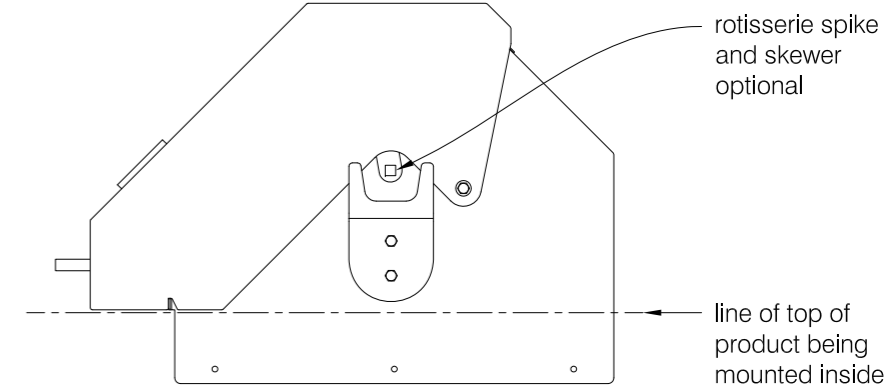

Top View

Front View

Side View - Open

Side View - Closed

Cooker Dome Nr 5 (1170 Gas Griller Insert & 1350 Drop In Gas Braai)

© This drawing is copyright and remains the property of Signi Fires. It may not be retained, copied or used without written consent.