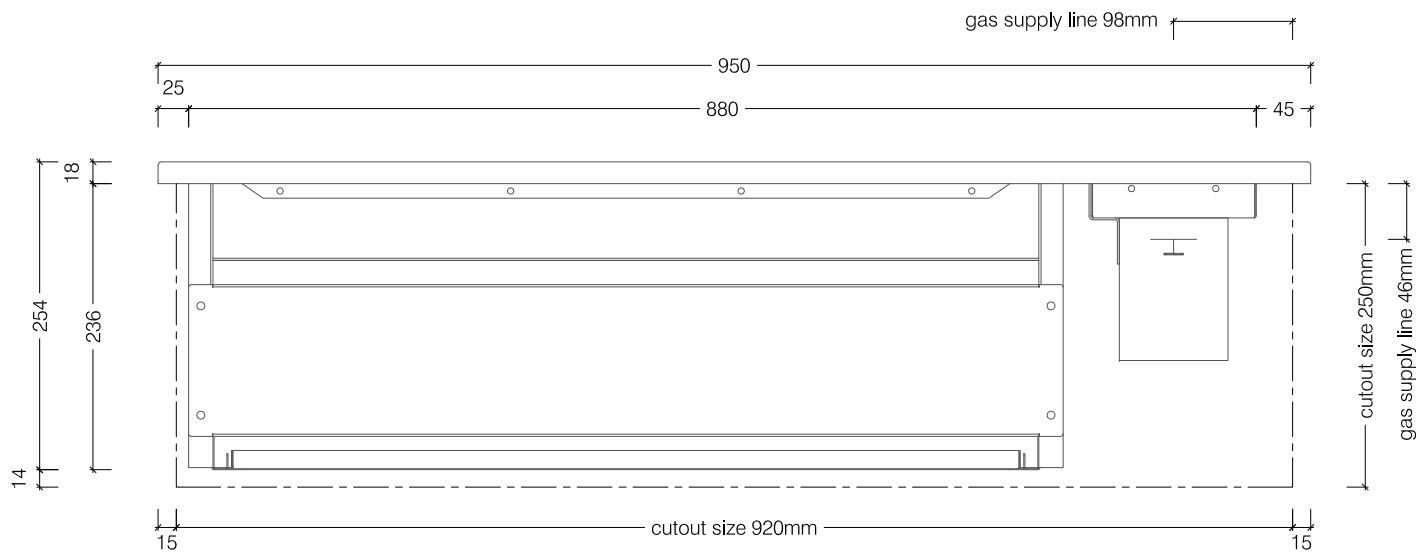

Top View

Gas supply line by specialist
to right hand side of unit

Front View

Side View

770 Drop In Gas Braai

Top View

Gas supply line by specialist
to right hand side of unit

Front View

Side View

950 Drop In Gas Braai

Gas supply line by specialist to right hand side of unit

Top View

Front View

Side View

1150 Drop In Gas Braai

Top View

Gas supply line by specialist
to right hand side of unit

Front View

Side View

1350 Drop In Gas Braai

Top View

Side View - Open

Front View

Side View - Closed