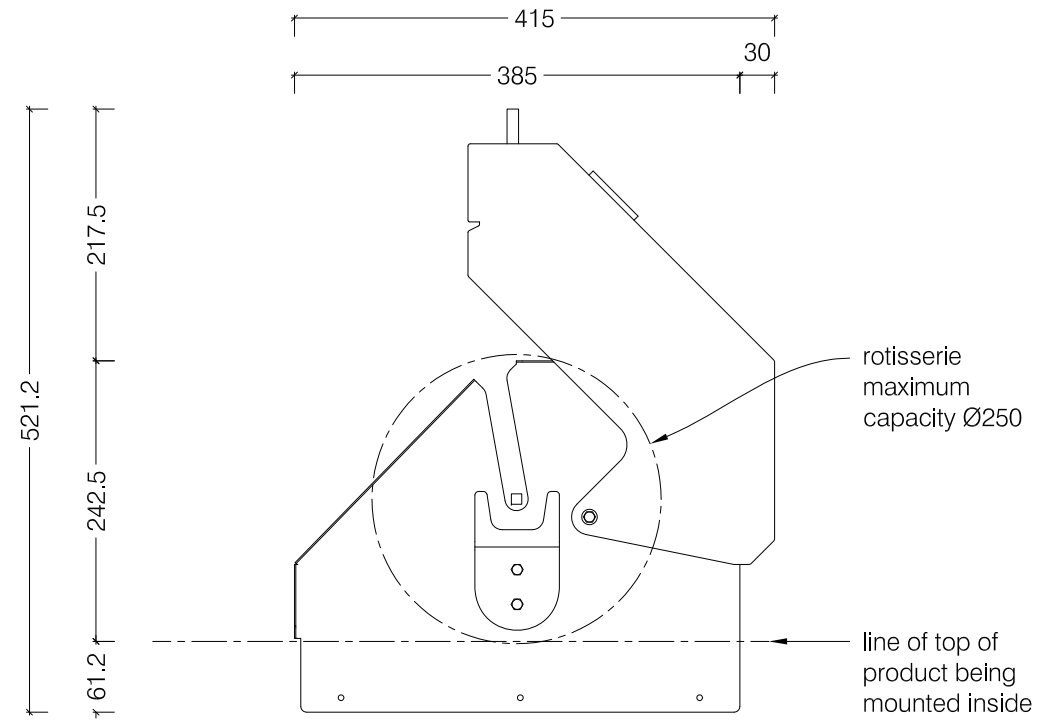

Side View - Open