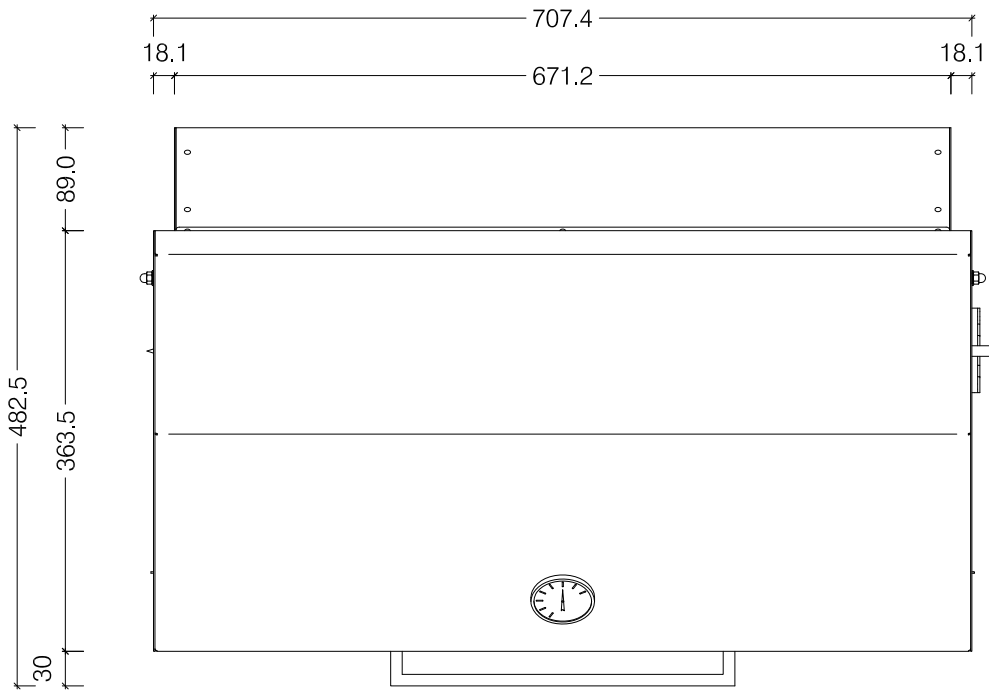

Top View

Cooker Dome Nr 3 (770 Gas Griller Insert & 950 Drop In Gas Braai)

© This drawing is copyright and remains the property of Signi Fires. It may not be retained, copied or used without written consent.