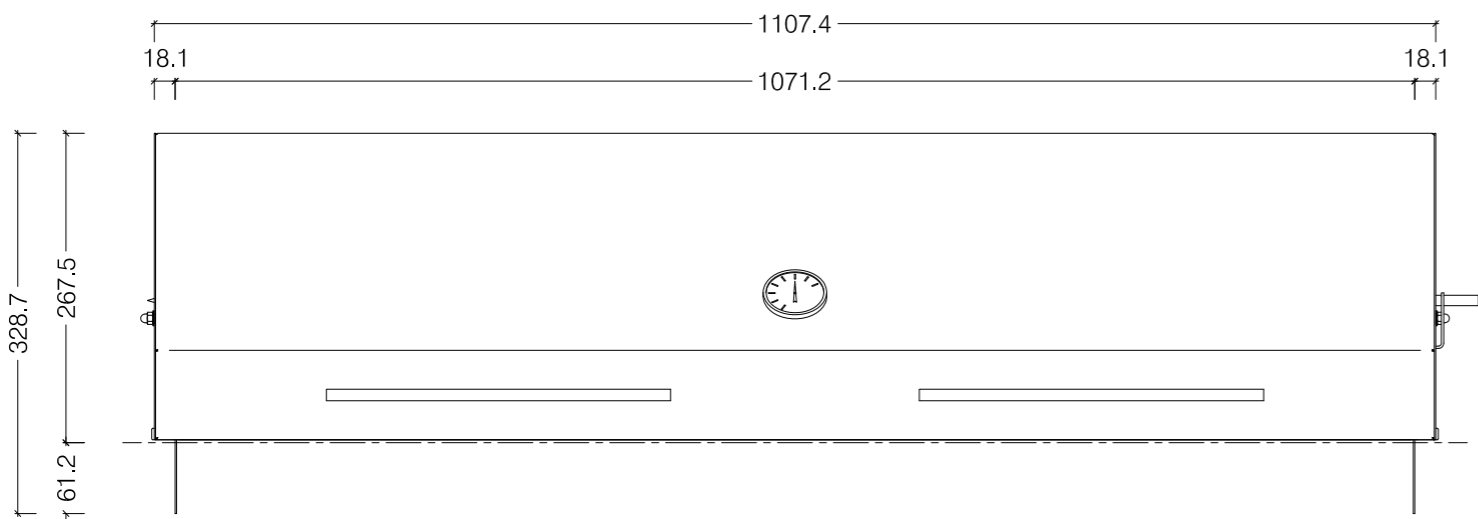

Front View

Cooker Dome Nr 5 (1170 Gas Griller Insert & 1350 Drop In Gas Braai)

© This drawing is copyright and remains the property of Signi Fires. It may not be retained, copied or used without written consent.

www.signifires.com