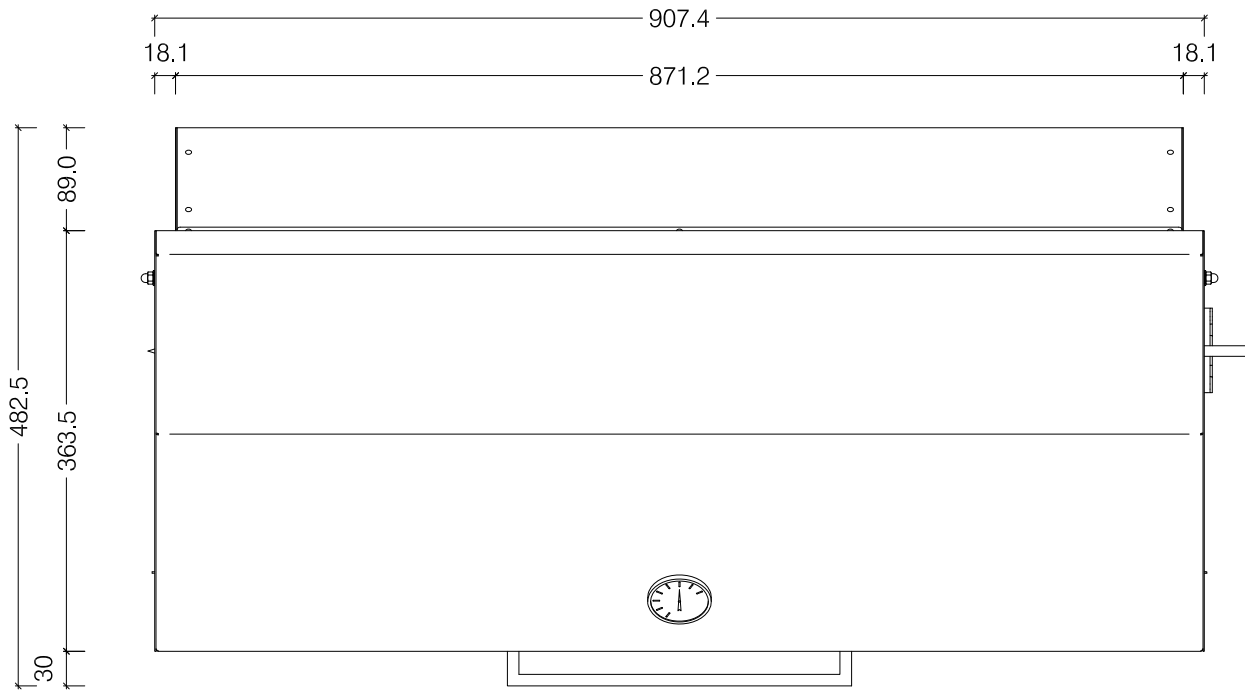

Front View

Side View - Open

Side View - Closed

Cooker Dome Nr 3 (770 Gas Griller Insert & 950 Drop In Gas Braai)

© This drawing is copyright and remains the property of Signi Fires. It may not be retained, copied or used without written consent.