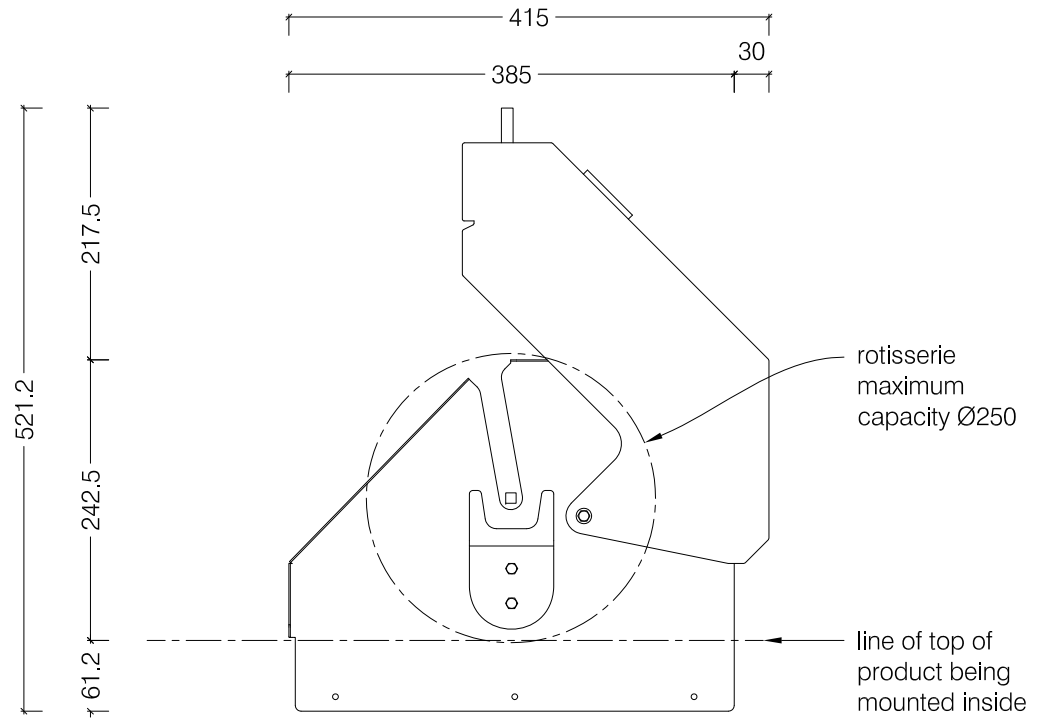

Side View

950 Drop In Gas Braai

Gas supply line by specialist to right hand side of unit

Top View

Front View

Side View

1150 Drop In Gas Braai

Top View

Gas supply line by specialist
to right hand side of unit

Front View

Side View

1350 Drop In Gas Braai

Top View

Side View - Open

Front View

Side View - Closed