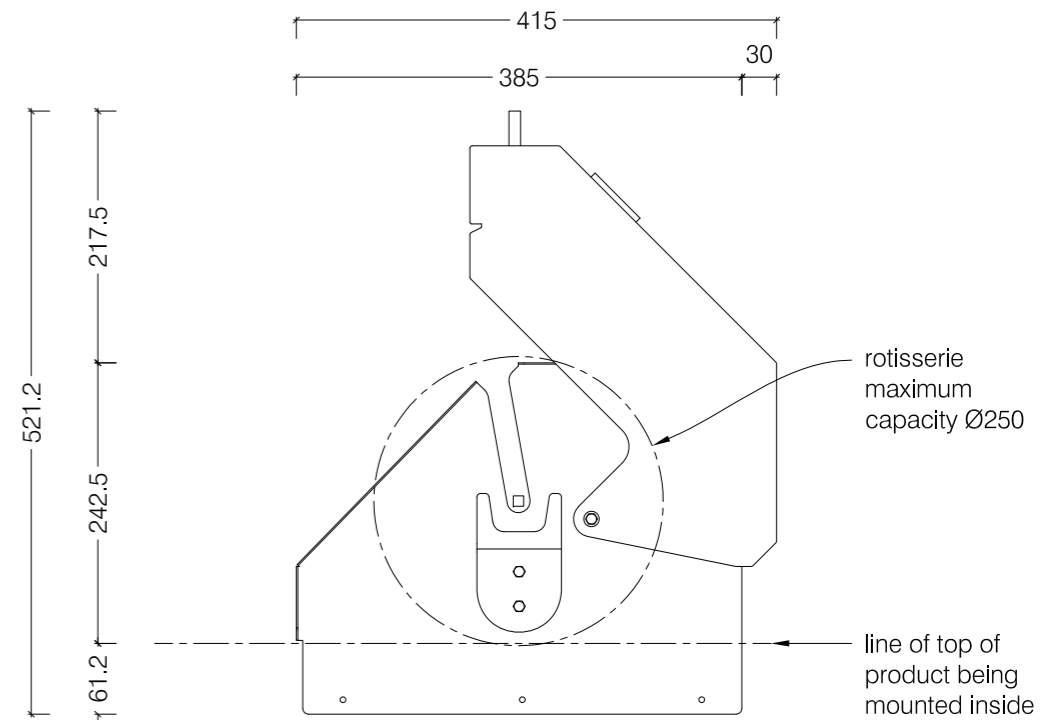

Side View - Open