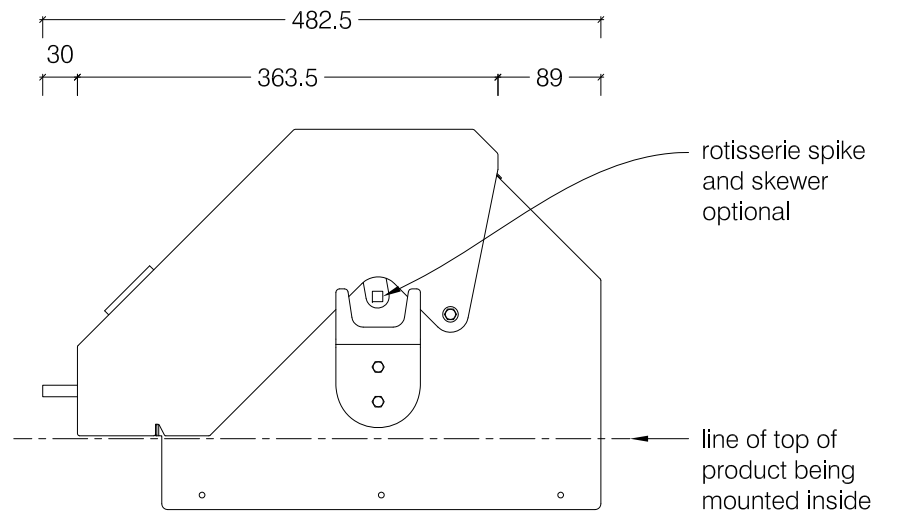

Side View - Closed

Cooker Dome Nr 3 (770 Gas Griller Insert & 950 Drop In Gas Braai)

© This drawing is copyright and remains the property of Signi Fires. It may not be retained, copied or used without written consent.