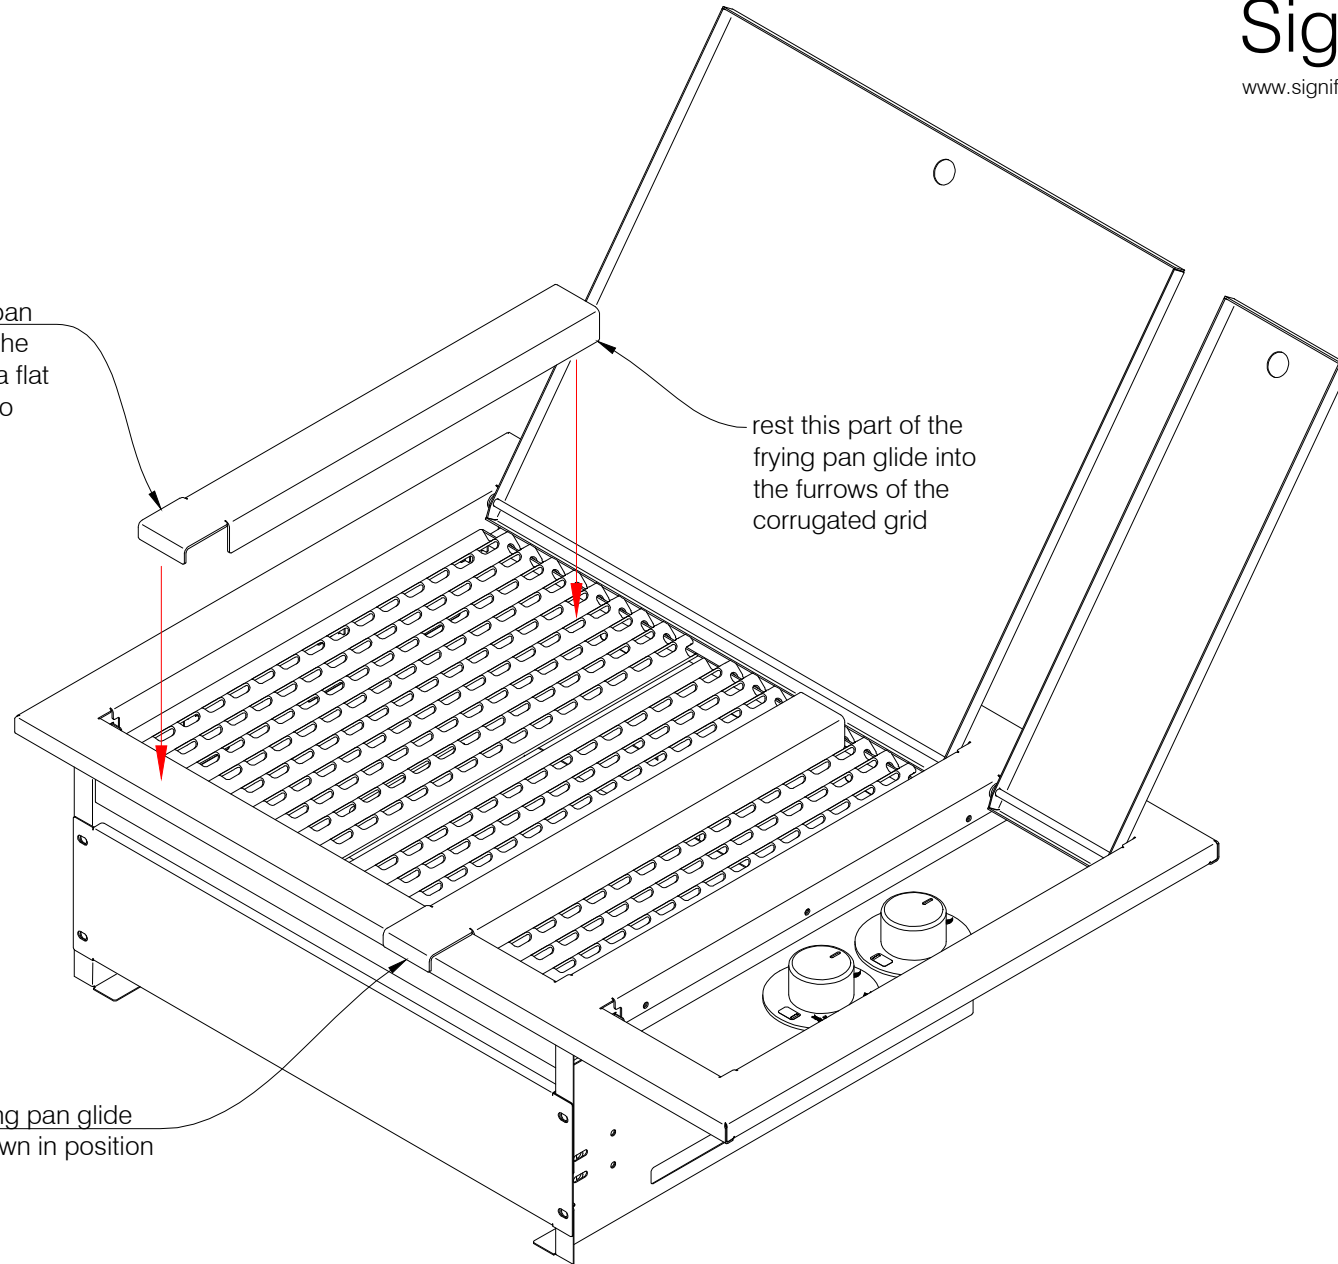

hook this part of the frying pan glide over the top frame of the drop in gas braai to create a flat surface for your frying pan to rest on

rest this part of the frying pan glide into the furrows of the corrugated grid

frying pan glide shown in position

Frying Pan Glides - Drop In Gas Braai