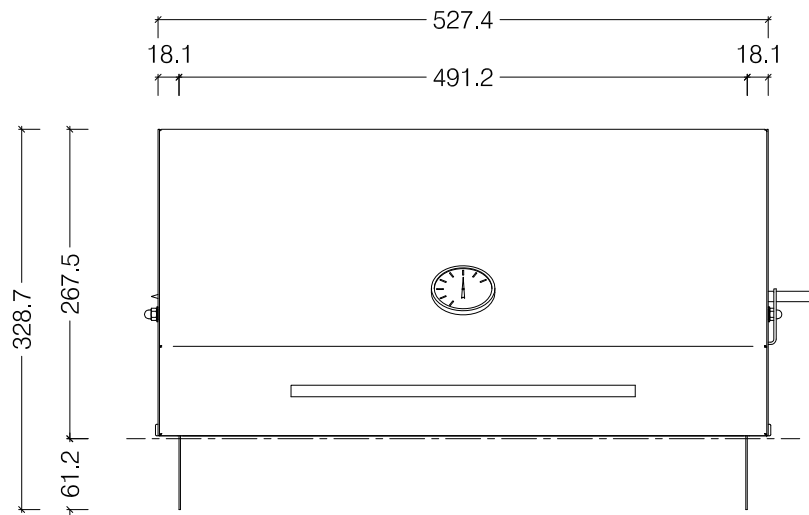

Top View

Gas supply line by specialist
to right hand side of unit

Front View

Side View

770 Drop In Gas Braai

Top View

Gas supply line by specialist
to right hand side of unit

Front View

Side View

950 Drop In Gas Braai

Gas supply line by specialist to right hand side of unit

Top View

Front View

Side View

1150 Drop In Gas Braai

Top View

Gas supply line by specialist
to right hand side of unit

Front View

Side View

1350 Drop In Gas Braai

Top View

Side View - Open

Front View

Side View - Closed