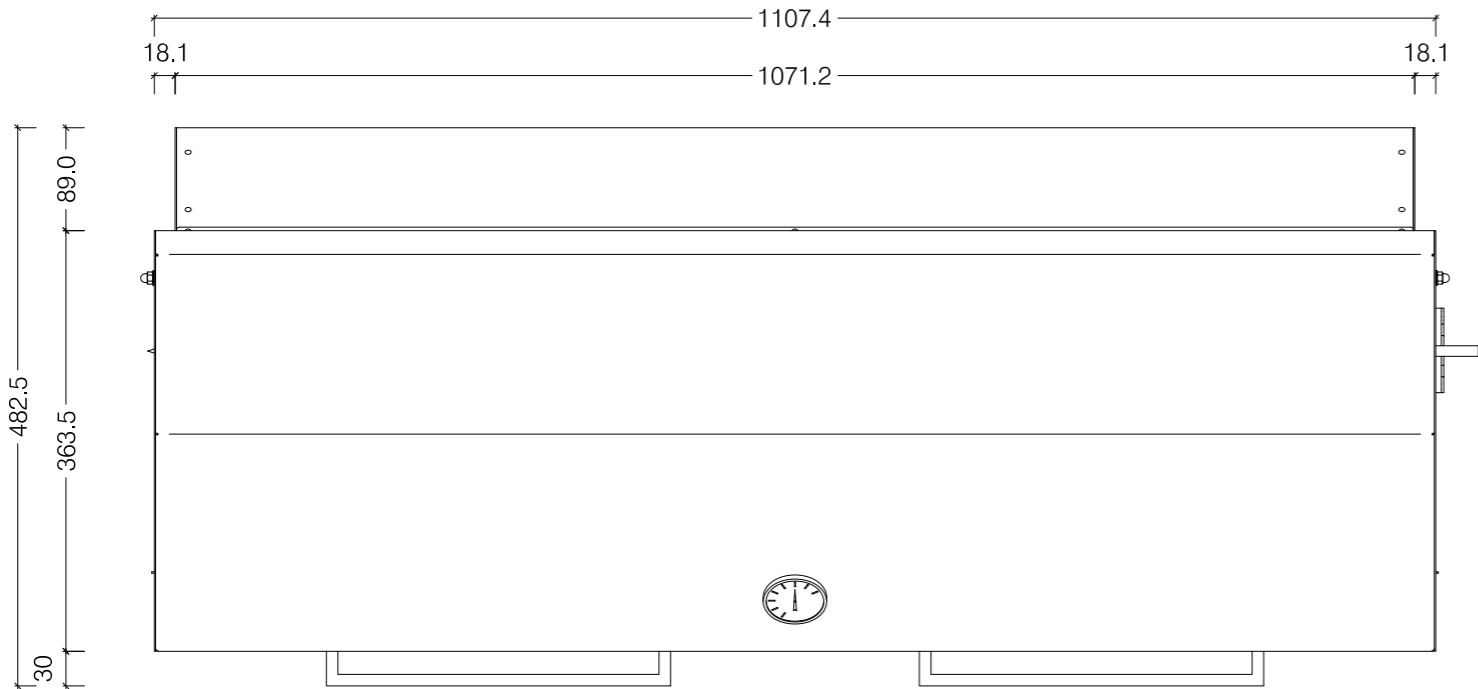

Top View

Front View

Side View - Open

Side View - Closed

Cooker Dome Nr 4 (970 Gas Griller Insert & 1150 Drop In Gas Braai)

© This drawing is copyright and remains the property of Signi Fires. It may not be retained, copied or used without written consent.