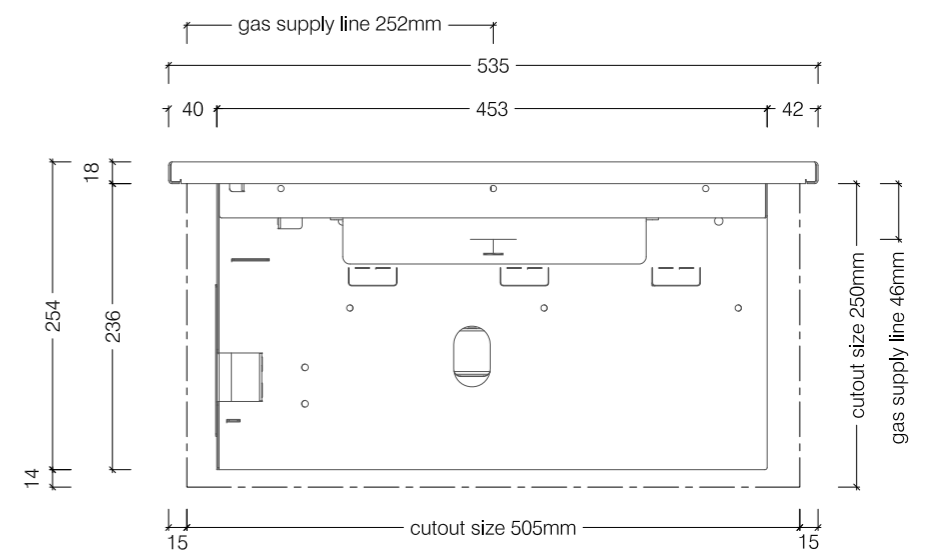

Top View

Gas supply line by specialist
to right hand side of unit

Front View

Side View

770 Drop In Gas Braai

Top View

Gas supply line by specialist
to right hand side of unit

Front View

Side View

950 Drop In Gas Braai

Gas supply line by specialist to right hand side of unit

Top View

Front View

Side View

1150 Drop In Gas Braai

Top View

Gas supply line by specialist
to right hand side of unit

Front View

Side View

1350 Drop In Gas Braai

Top View

Side View - Open

Front View

Side View - Closed