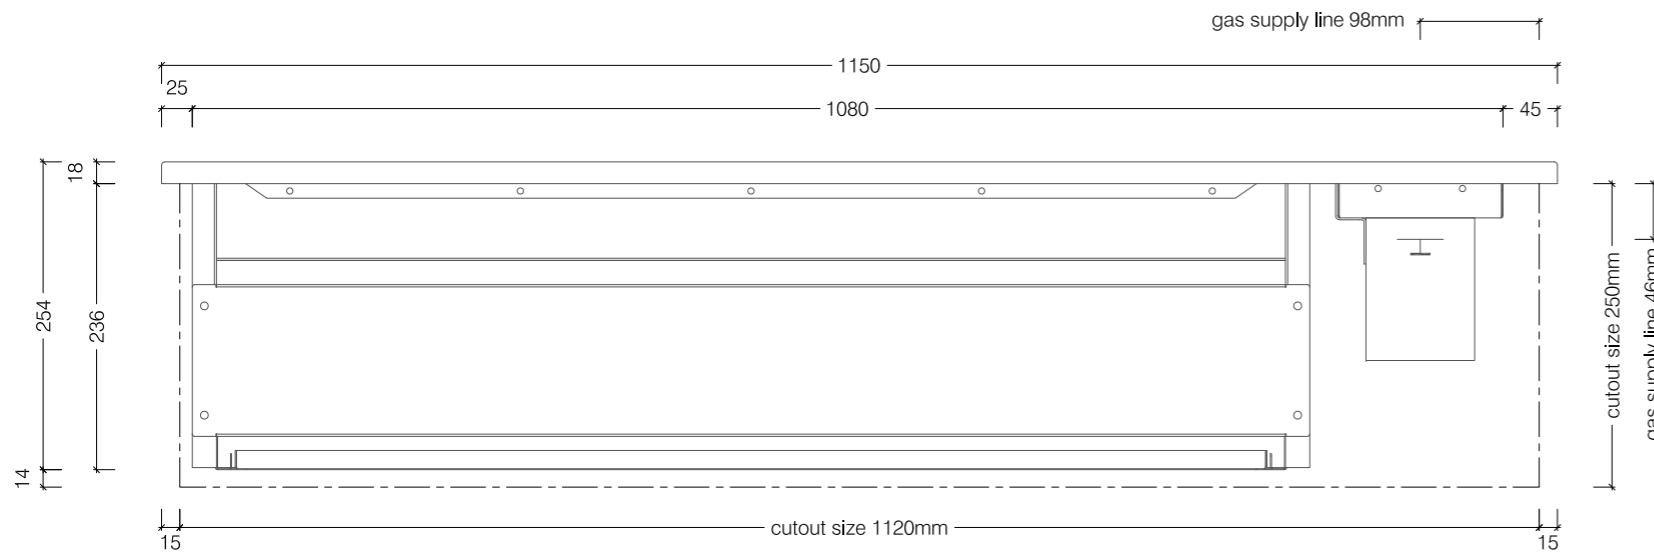

Top View

Gas supply line by specialist
to right hand side of unit

Front View

Side View

770 Drop In Gas Braai

Top View

Gas supply line by specialist
to right hand side of unit

Front View

Side View

950 Drop In Gas Braai

Gas supply line by specialist to right hand side of unit

Top View

Front View

Side View

1150 Drop In Gas Braai

Top View

Gas supply line by specialist
to right hand side of unit

Front View

Side View

1350 Drop In Gas Braai

Top View

Side View - Open

Front View

Side View - Closed