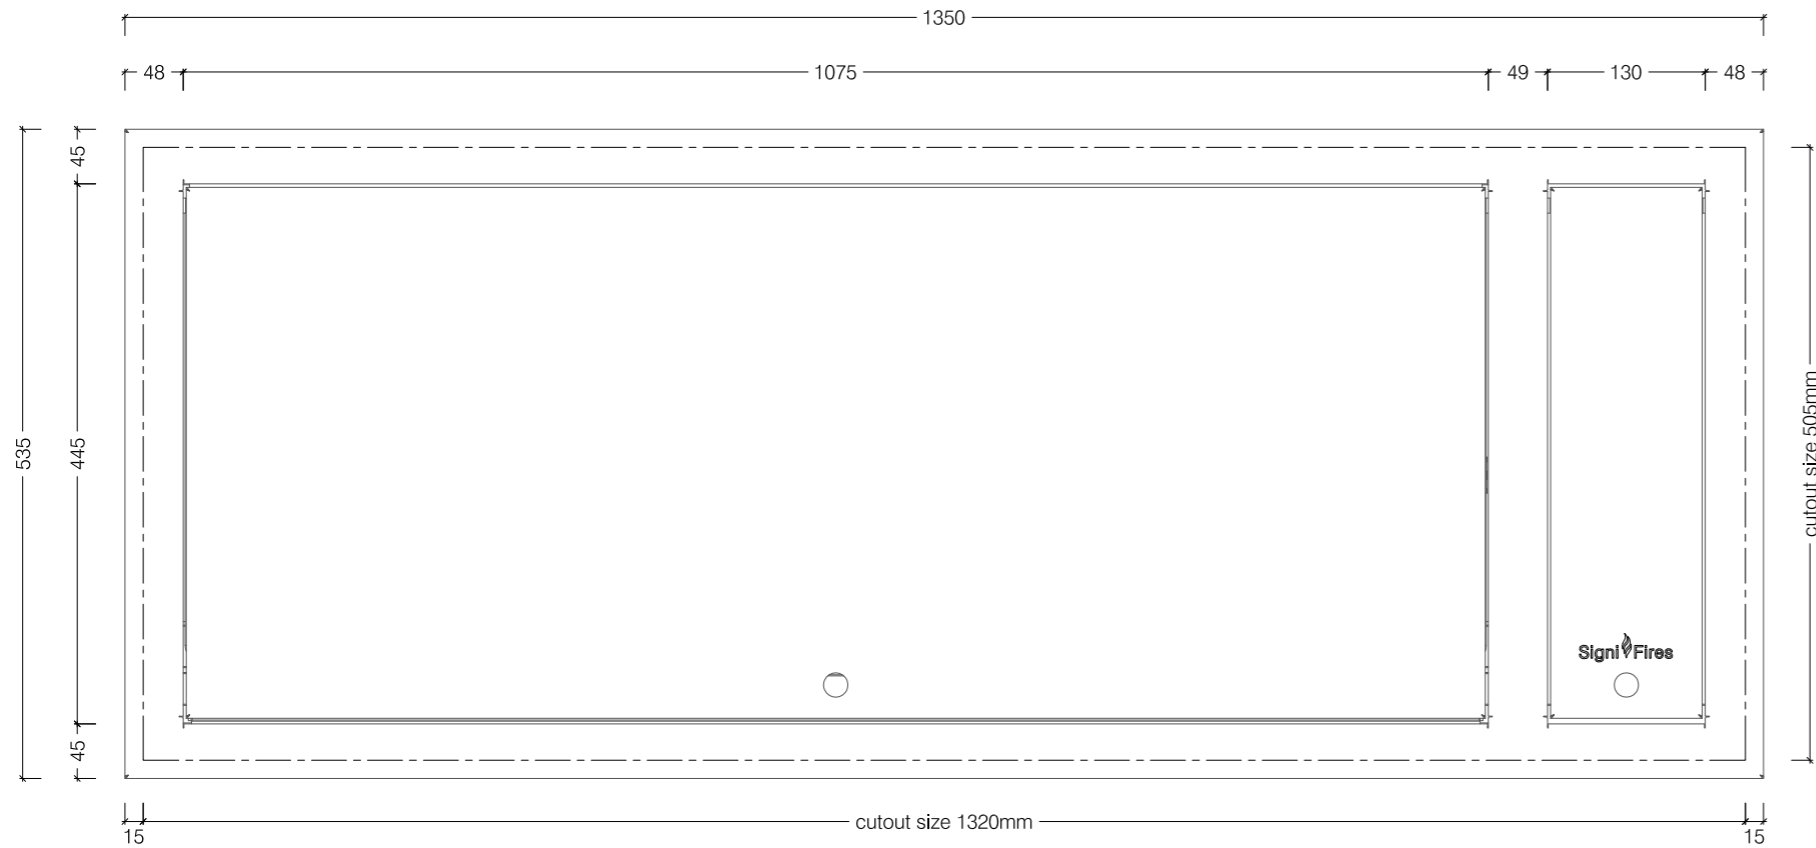

Top View

Gas supply line by specialist
to right hand side of unit

Front View

Side View

770 Drop In Gas Braai

Top View

Gas supply line by specialist
to right hand side of unit

Front View

Side View

950 Drop In Gas Braai

Gas supply line by specialist to right hand side of unit

Top View

Front View

Side View

1150 Drop In Gas Braai

Top View

Gas supply line by specialist
to right hand side of unit

Front View

Side View

1350 Drop In Gas Braai

Top View

Side View - Open

Front View

Side View - Closed