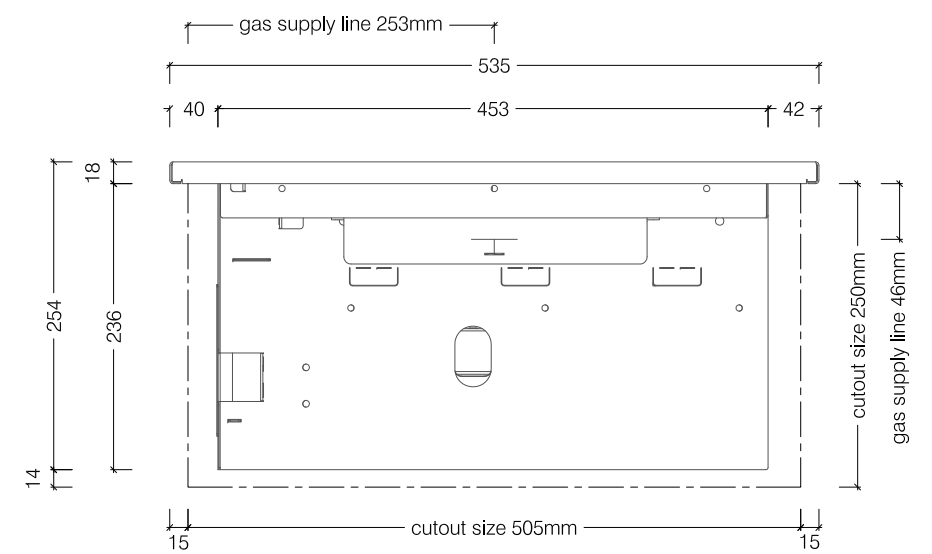

Top View

Gas supply line by specialist
to right hand side of unit

Front View

Side View

770 Drop In Gas Braai

Top View

Gas supply line by specialist
to right hand side of unit

Front View

Side View

950 Drop In Gas Braai

Gas supply line by specialist to right hand side of unit

Top View

Front View

Side View

1150 Drop In Gas Braai

Top View

Gas supply line by specialist
to right hand side of unit

Front View

Side View

1350 Drop In Gas Braai

Top View

Side View - Open

Front View

Side View - Closed