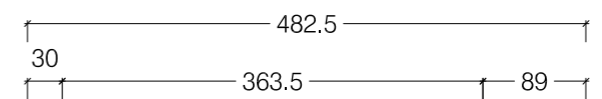

Cooker Dome Nr 5 (1170 Gas Griller Insert & 1350 Drop In Gas Braai)

© This drawing is copyright and remains the property of Signi Fires. It may not be retained, copied or used without written consent.

www.signifires.com