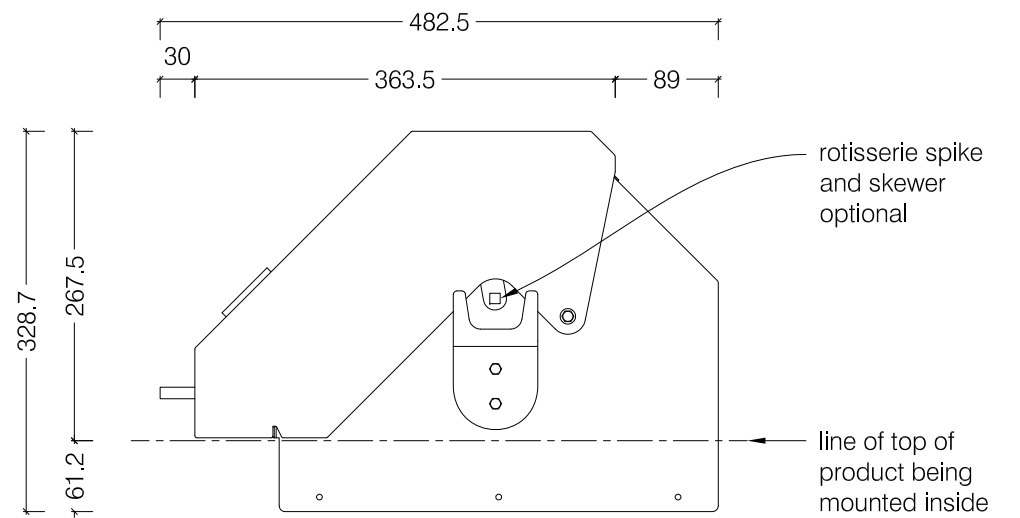

Side View - Closed

Cooker Dome Nr 4 (970 Gas Griller Insert & 1150 Drop In Gas Braai)

© This drawing is copyright and remains the property of Signi Fires. It may not be retained, copied or used without written consent.