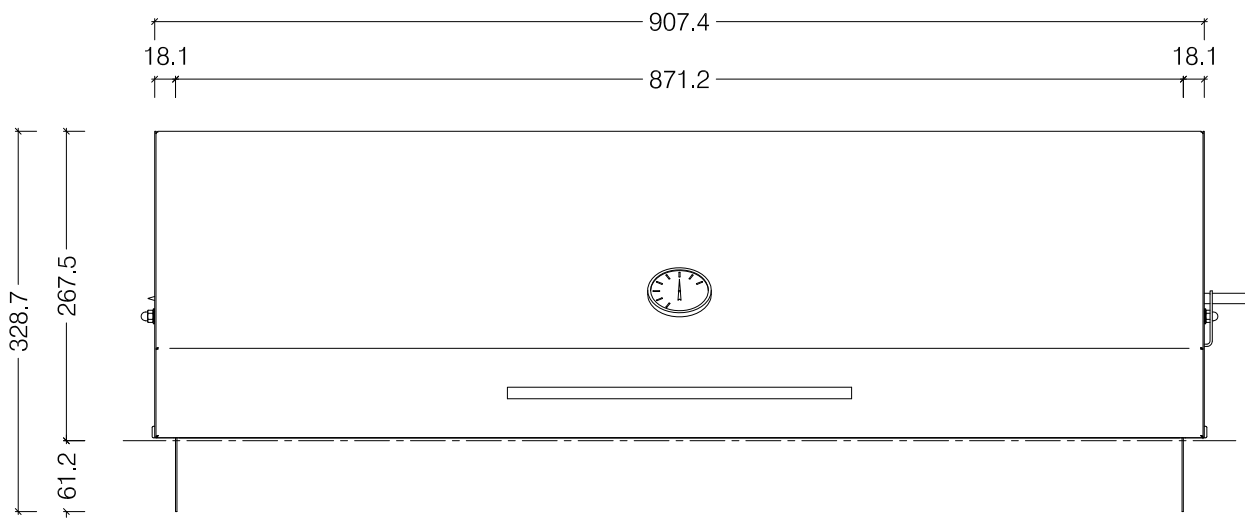

Front View

Cooker Dome Nr 4 (970 Gas Griller Insert & 1150 Drop In Gas Braai)

© This drawing is copyright and remains the property of Signi Fires. It may not be retained, copied or used without written consent.