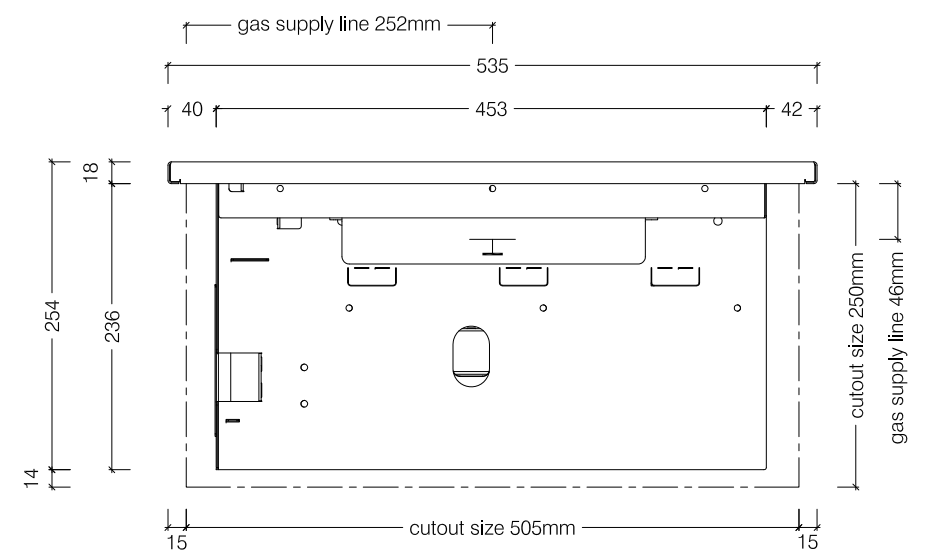

Top View

Gas supply line by specialist
to right hand side of unit

Front View

Side View

770 Drop In Gas Braai

Top View

Gas supply line by specialist
to right hand side of unit

Front View

Side View

950 Drop In Gas Braai

Gas supply line by specialist to right hand side of unit

Top View

Front View

Side View

1150 Drop In Gas Braai

Top View

Gas supply line by specialist
to right hand side of unit

Front View

Side View

1350 Drop In Gas Braai

Top View

Side View - Open

Front View

Side View - Closed