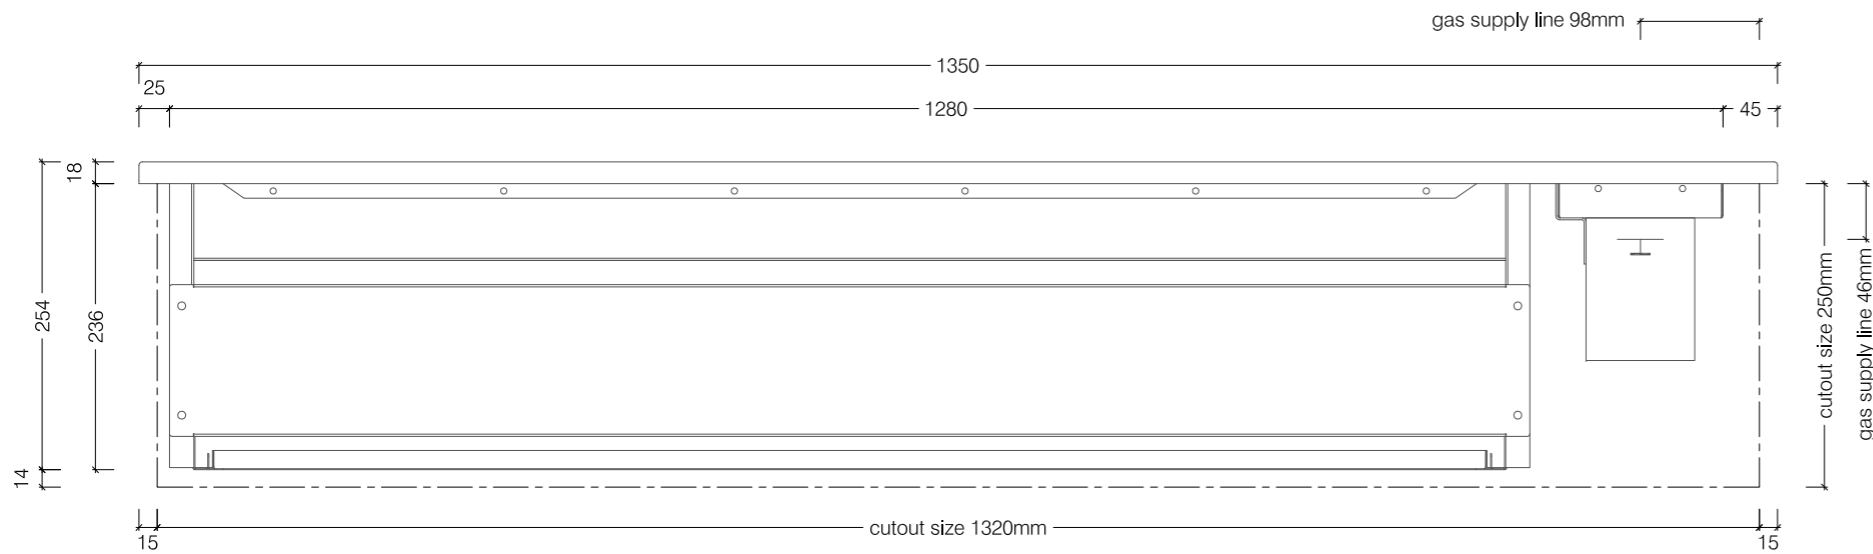

Top View

Gas supply line by specialist
to right hand side of unit

Front View

Side View

770 Drop In Gas Braai

Top View

Gas supply line by specialist
to right hand side of unit

Front View

Side View

950 Drop In Gas Braai

Gas supply line by specialist to right hand side of unit

Top View

Front View

Side View

1150 Drop In Gas Braai

Top View

Gas supply line by specialist
to right hand side of unit

Front View

Side View

1350 Drop In Gas Braai

Top View

Side View - Open

Front View

Side View - Closed