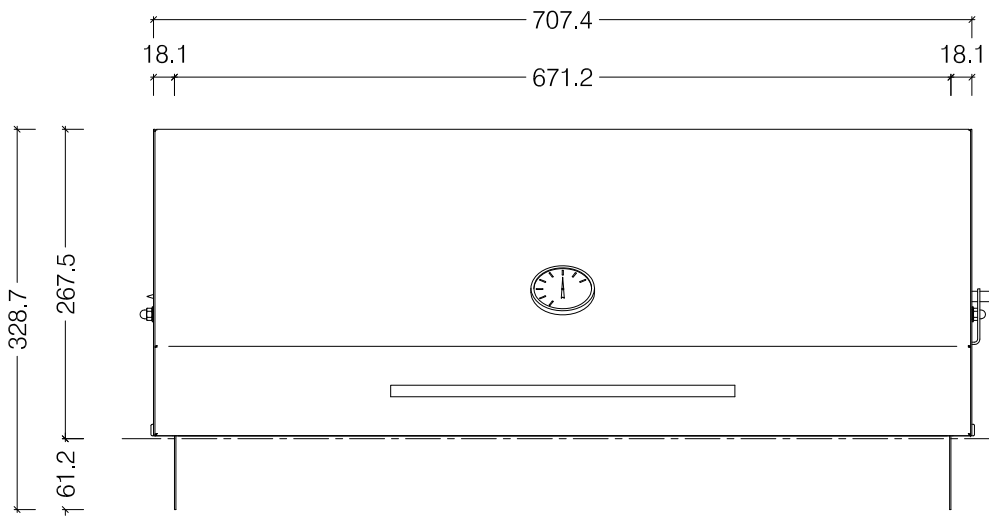

Front View

Cooker Dome Nr 3 (770 Gas Griller Insert & 950 Drop In Gas Braai)

© This drawing is copyright and remains the property of Signi Fires. It may not be retained, copied or used without written consent.