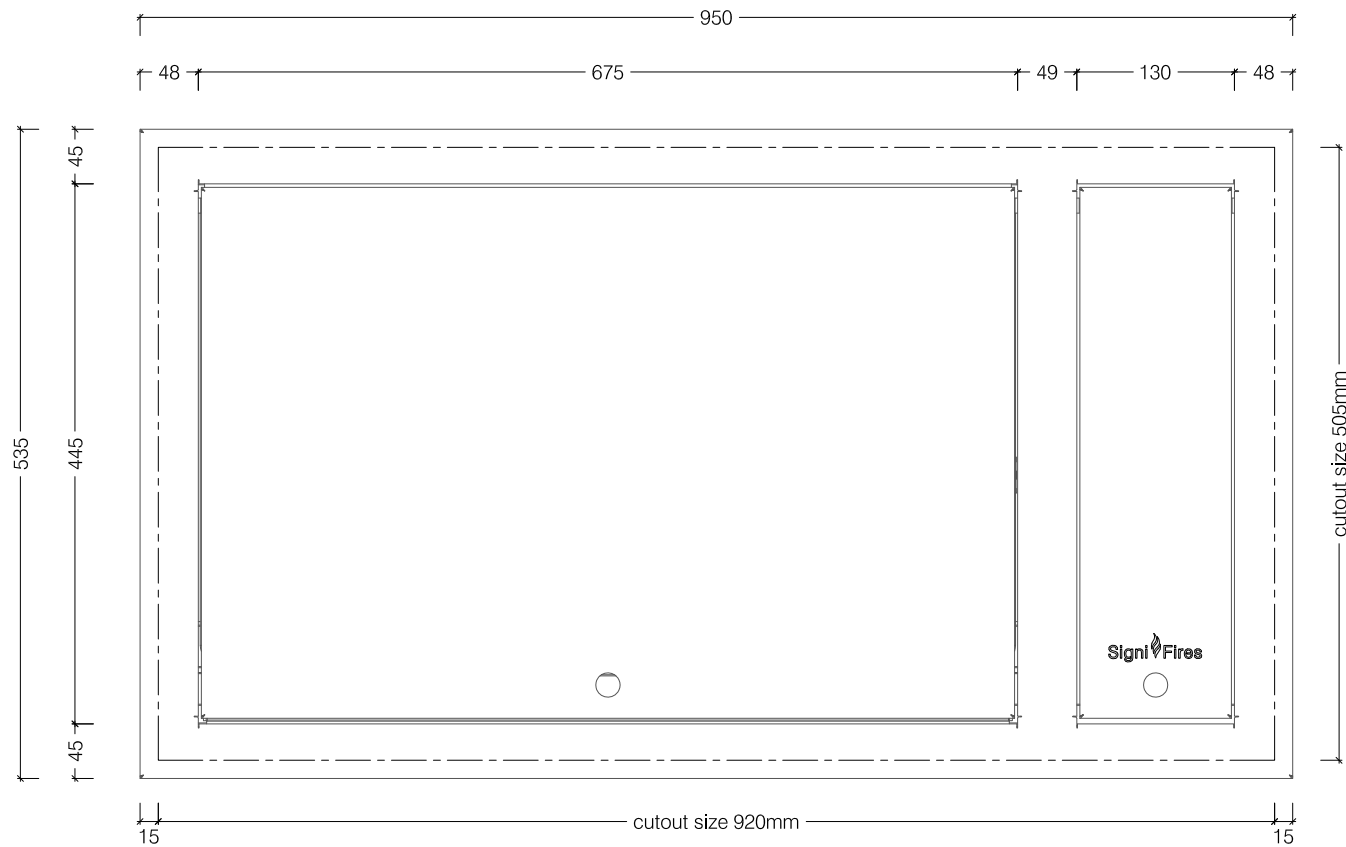

Top View

Gas supply line by specialist
to right hand side of unit

Front View

Side View

770 Drop In Gas Braai

Top View

Gas supply line by specialist
to right hand side of unit

Front View

Side View

950 Drop In Gas Braai

Gas supply line by specialist to right hand side of unit

Top View

Front View

Side View

1150 Drop In Gas Braai

Top View

Gas supply line by specialist
to right hand side of unit

Front View

Side View

1350 Drop In Gas Braai

Top View

Side View - Open

Front View

Side View - Closed