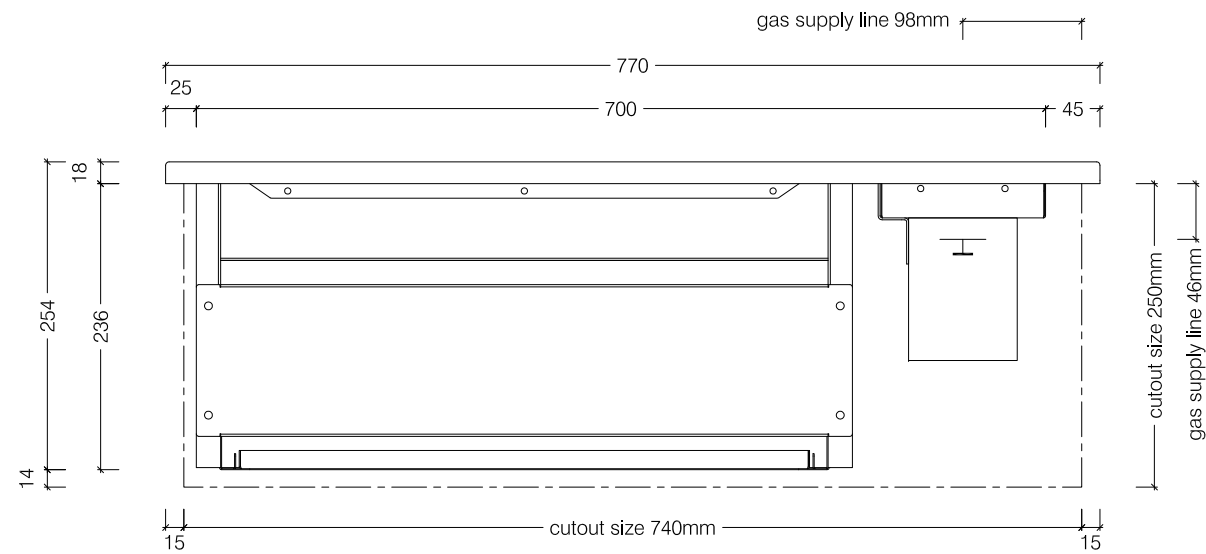

Top View

Gas supply line by specialist
to right hand side of unit

Front View

Side View

770 Drop In Gas Braai

Top View

Gas supply line by specialist
to right hand side of unit

Front View

Side View

950 Drop In Gas Braai

Gas supply line by specialist to right hand side of unit

Top View

Front View

Side View

1150 Drop In Gas Braai

Top View

Gas supply line by specialist
to right hand side of unit

Front View

Side View

1350 Drop In Gas Braai

Top View

Side View - Open

Front View

Side View - Closed