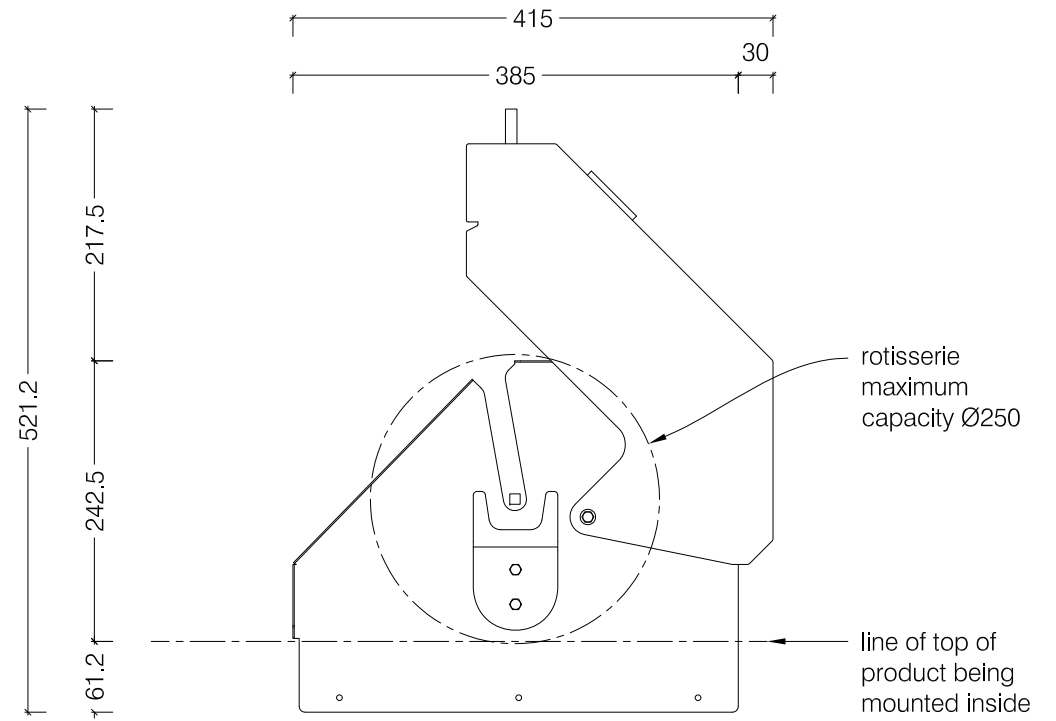

Side View - Open