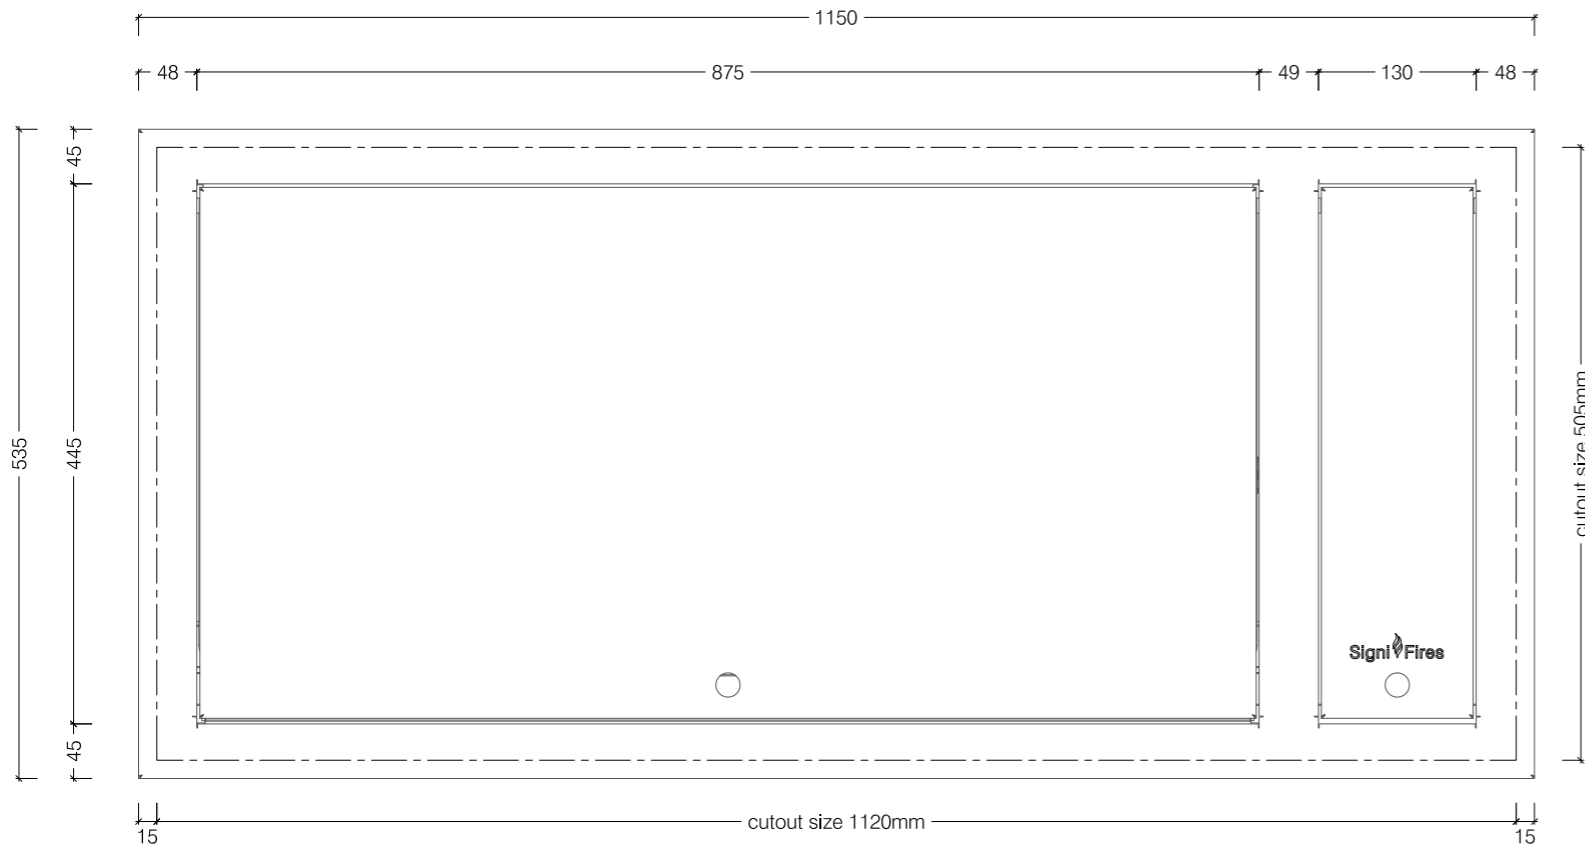

Top View

Gas supply line by specialist
to right hand side of unit

Front View

Side View

770 Drop In Gas Braai

Top View

Gas supply line by specialist
to right hand side of unit

Front View

Side View

950 Drop In Gas Braai

Gas supply line by specialist to right hand side of unit

Top View

Front View

Side View

1150 Drop In Gas Braai

Top View

Gas supply line by specialist
to right hand side of unit

Front View

Side View

1350 Drop In Gas Braai

Top View

Side View - Open

Front View

Side View - Closed