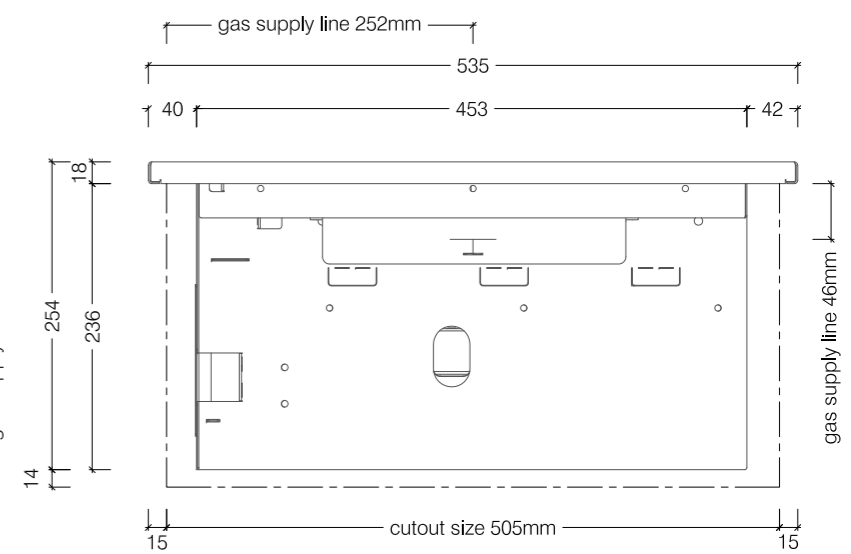

Top View

Gas supply line by specialist
to right hand side of unit

Front View

Side View

770 Drop In Gas Braai

Top View

Gas supply line by specialist
to right hand side of unit

Front View

Side View

950 Drop In Gas Braai

Gas supply line by specialist to right hand side of unit

Top View

Front View

Side View

1150 Drop In Gas Braai

Top View

Gas supply line by specialist
to right hand side of unit

Front View

Side View

1350 Drop In Gas Braai

Top View

Side View - Open

Front View

Side View - Closed