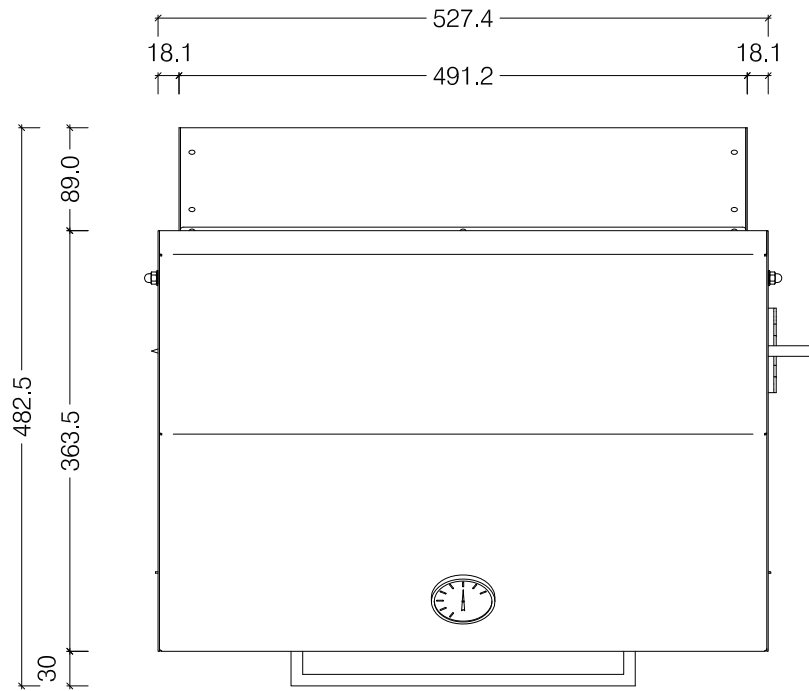

Side View

950 Drop In Gas Braai

Gas supply line by specialist to right hand side of unit

Top View

Front View

Side View

1150 Drop In Gas Braai

Top View

Gas supply line by specialist
to right hand side of unit

Front View

Side View

1350 Drop In Gas Braai

Top View

Side View - Open

Front View

Side View - Closed