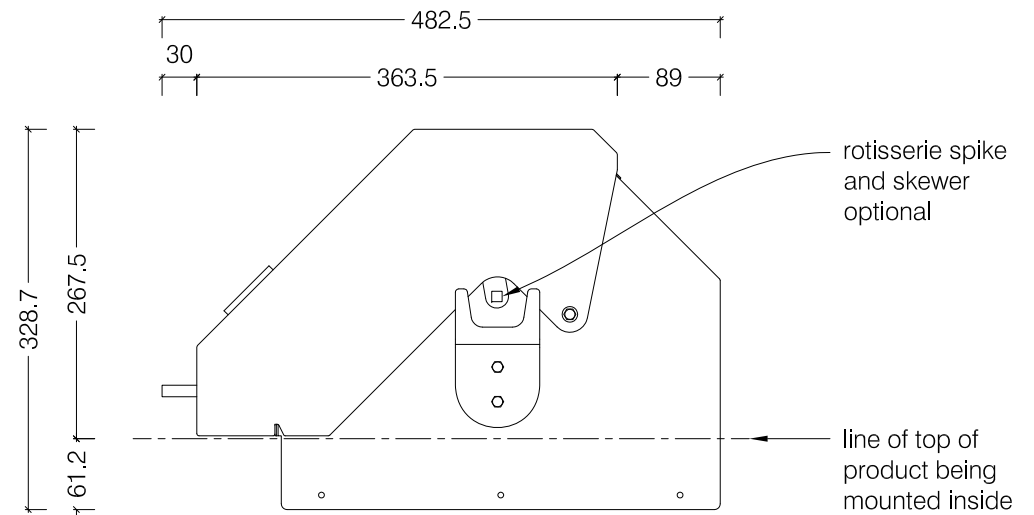

Top View

Gas supply line by specialist
to right hand side of unit

Front View

Side View

770 Drop In Gas Braai

Top View

Gas supply line by specialist
to right hand side of unit

Front View

Side View

950 Drop In Gas Braai

Gas supply line by specialist to right hand side of unit

Top View

Front View

Side View

1150 Drop In Gas Braai

Top View

Gas supply line by specialist
to right hand side of unit

Front View

Side View

1350 Drop In Gas Braai

Top View

Side View - Open

Front View

Side View - Closed