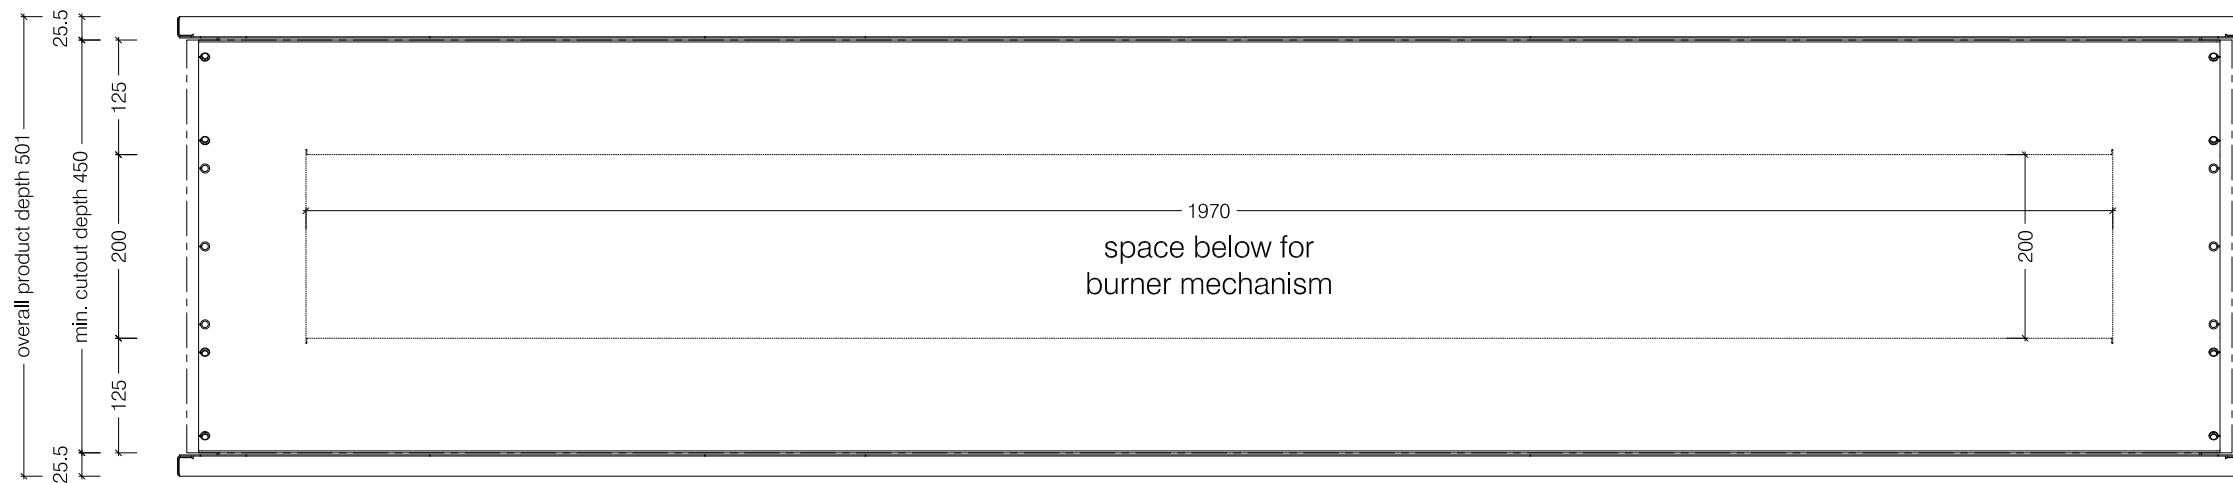

Top View

Front View

Side View

2000 Double Sided Firebox for 1750 Gas Heater

Top View

Front View

Side View

2250 Double Sided Firebox for 2000 Gas Heater