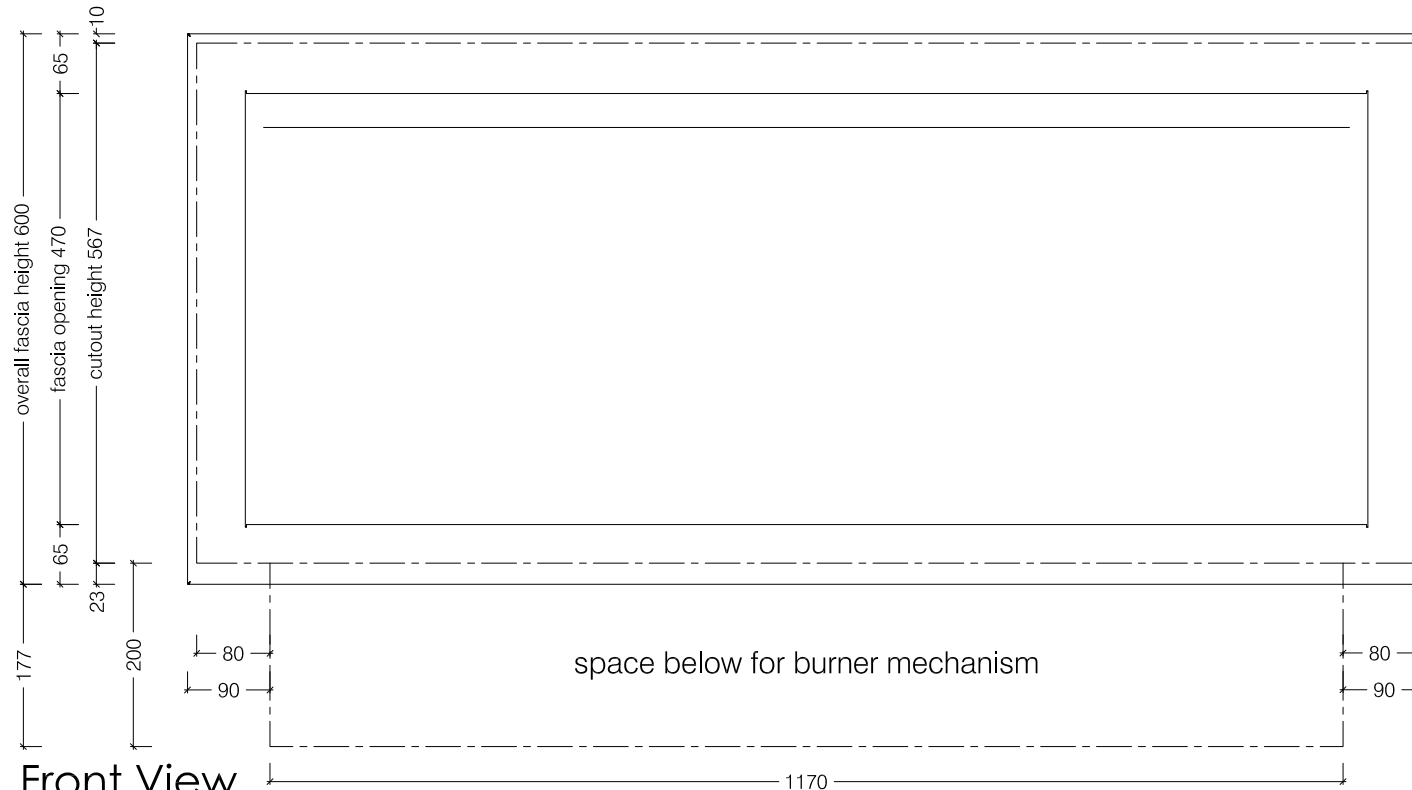

Top View

Front View

Side View

1100 Double Sided Firebox for 800 Gas Heater

Top View

Front View

Side View

1350 Double Sided Firebox for 1000 Gas Heater

Top View

Front View

Side View

1350 Double Sided Firebox for 1200 Gas Heater

Top View

Front View

Side View

1650 Double Sided Firebox for 1400 Gas Heater

Top View

Front View

Side View

2000 Double Sided Firebox for 1750 Gas Heater

Top View

Front View

Side View

2250 Double Sided Firebox for 2000 Gas Heater