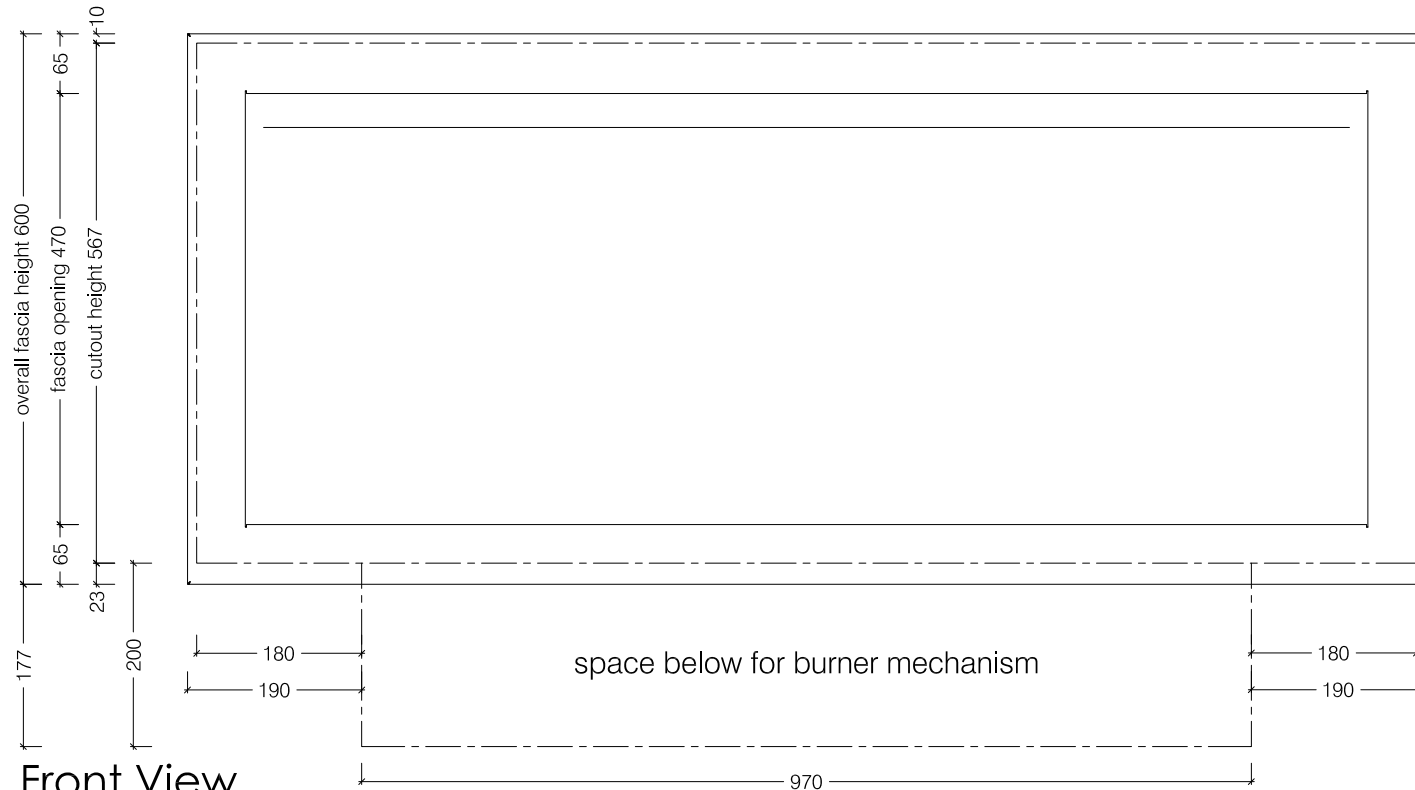

Top View

Front View

Side View

1100 Double Sided Firebox for 800 Gas Heater

Top View

Front View

Side View

1350 Double Sided Firebox for 1000 Gas Heater

Top View

Front View

Side View

1350 Double Sided Firebox for 1200 Gas Heater

Top View

Front View

Side View

1650 Double Sided Firebox for 1400 Gas Heater

Top View

Front View

Side View

2000 Double Sided Firebox for 1750 Gas Heater

Top View

Front View

Side View

2250 Double Sided Firebox for 2000 Gas Heater