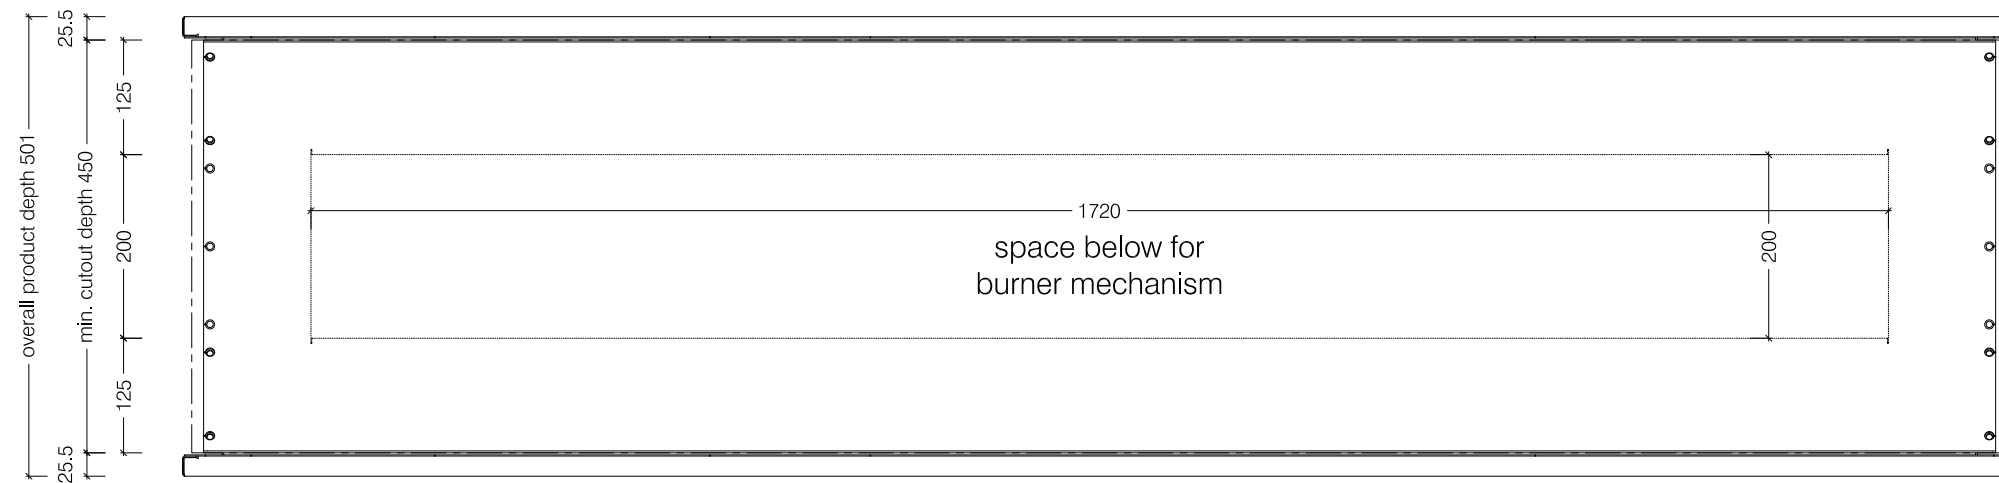

Top View

Front View

Side View

1350 Double Sided Firebox for 1200 Gas Heater

Top View

Front View

Side View

1650 Double Sided Firebox for 1400 Gas Heater