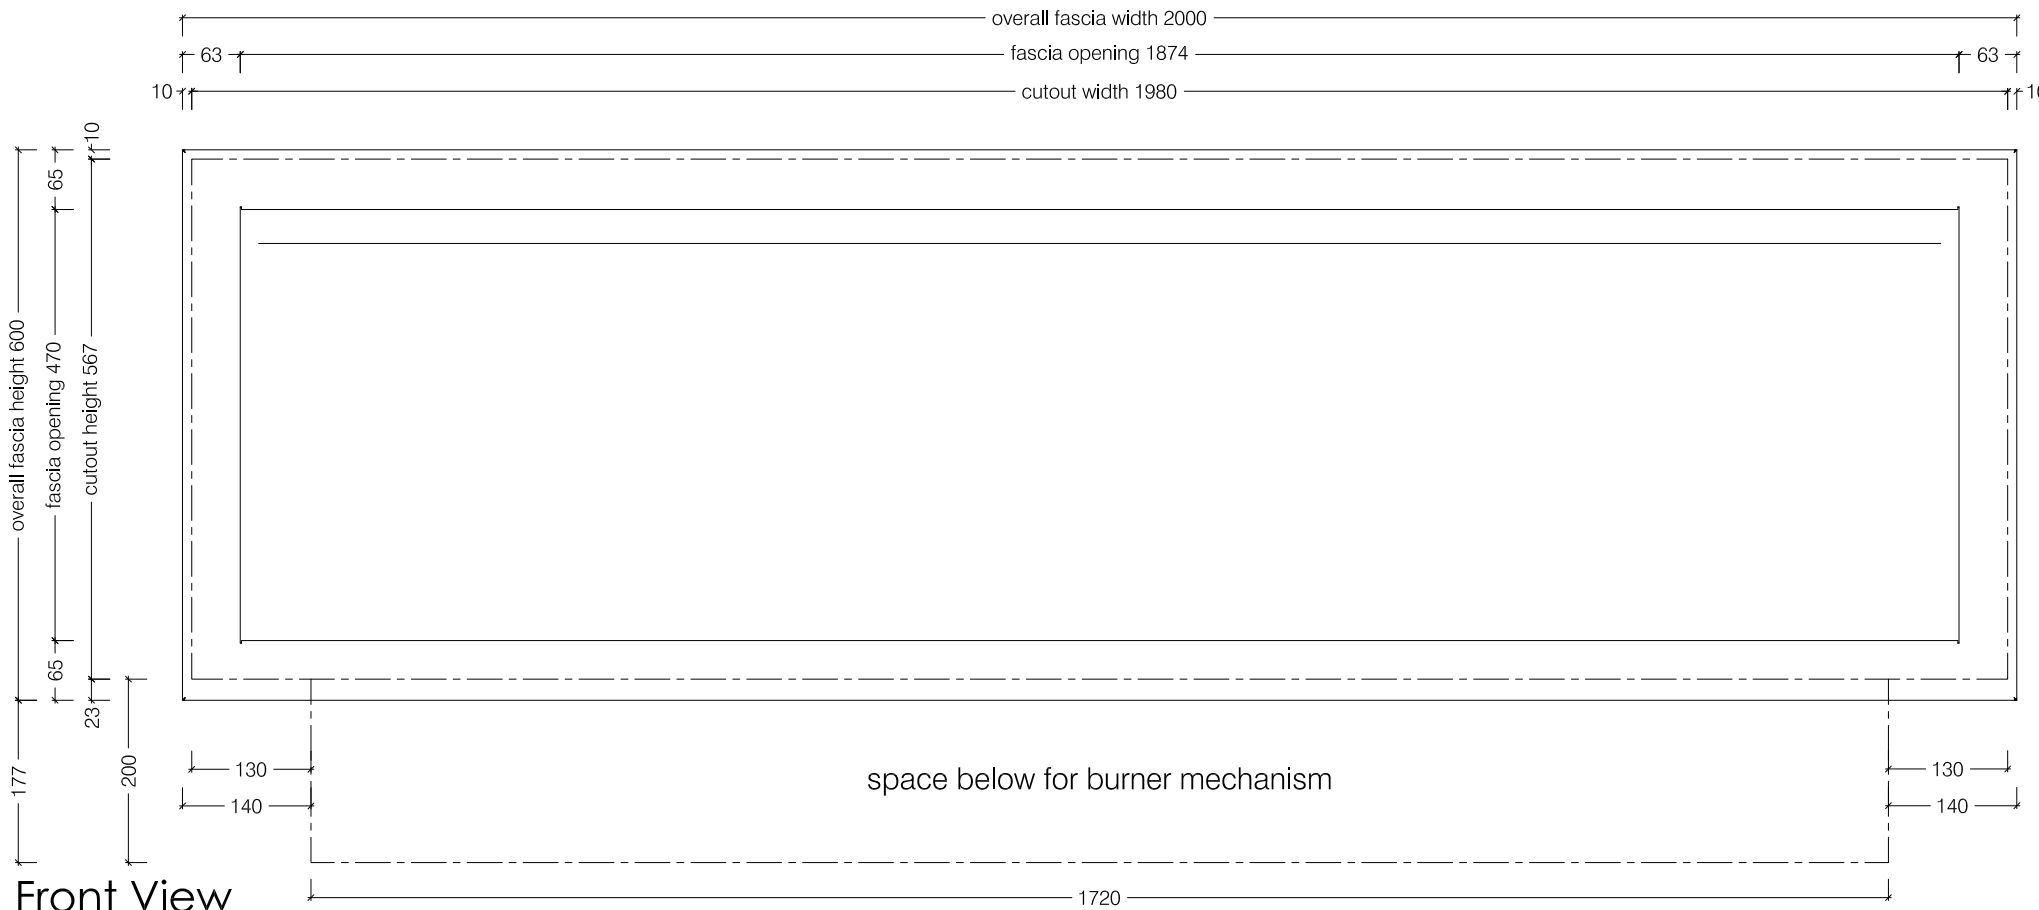

Top View

Front View

Side View

1350 Double Sided Firebox for 1200 Gas Heater

Top View

Front View

Side View

1650 Double Sided Firebox for 1400 Gas Heater

Top View

Front View

Side View

2000 Double Sided Firebox for 1750 Gas Heater

Top View

Front View

Side View

2250 Double Sided Firebox for 2000 Gas Heater