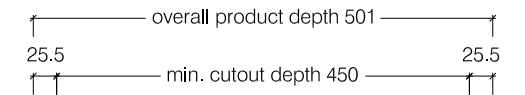

Top View

Front View

Side View

2000 Double Sided Firebox for 1750 Gas Heater

Top View

Front View

Side View

2250 Double Sided Firebox for 2000 Gas Heater