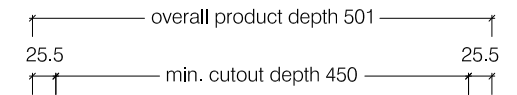

Side View

1350 Double Sided Firebox for 1200 Gas Heater