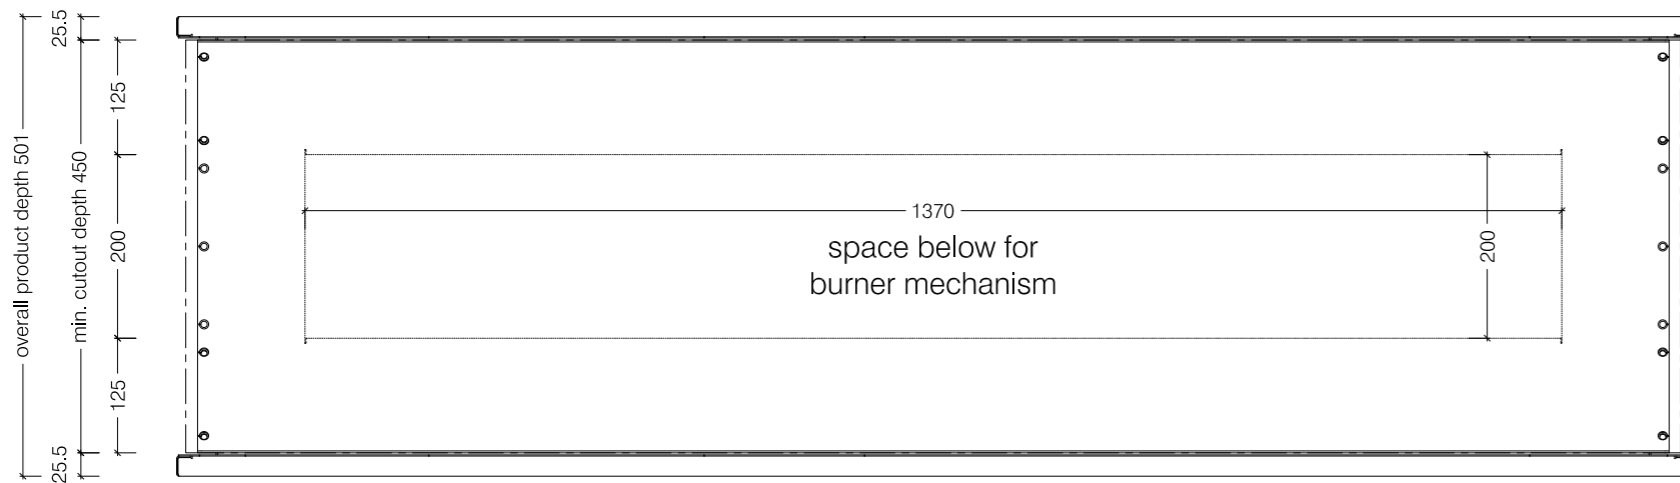

Top View

Front View

Side View

1350 Double Sided Firebox for 1200 Gas Heater

Top View

Front View

Side View

1650 Double Sided Firebox for 1400 Gas Heater