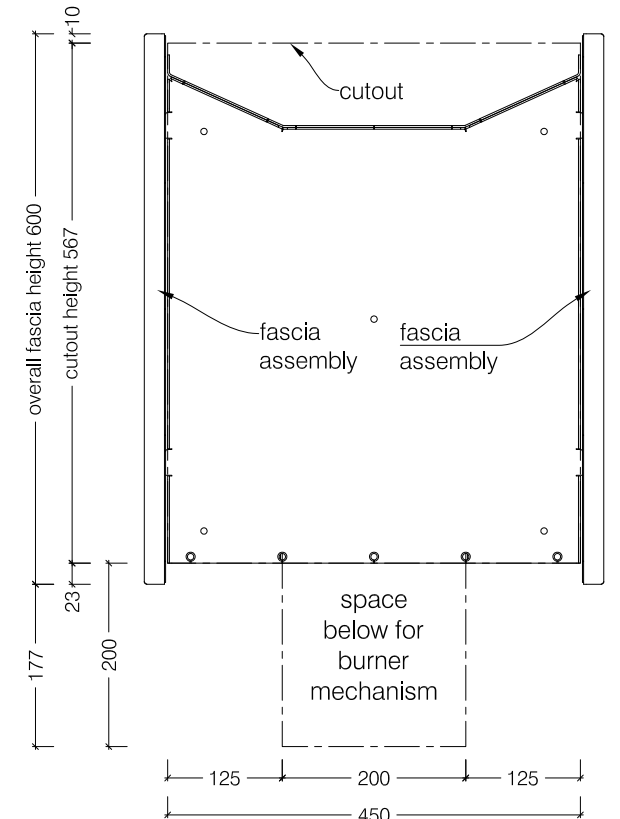

Top View

Front View

Side View

2000 Double Sided Firebox for 1750 Gas Heater

Top View

Front View

Side View

2250 Double Sided Firebox for 2000 Gas Heater