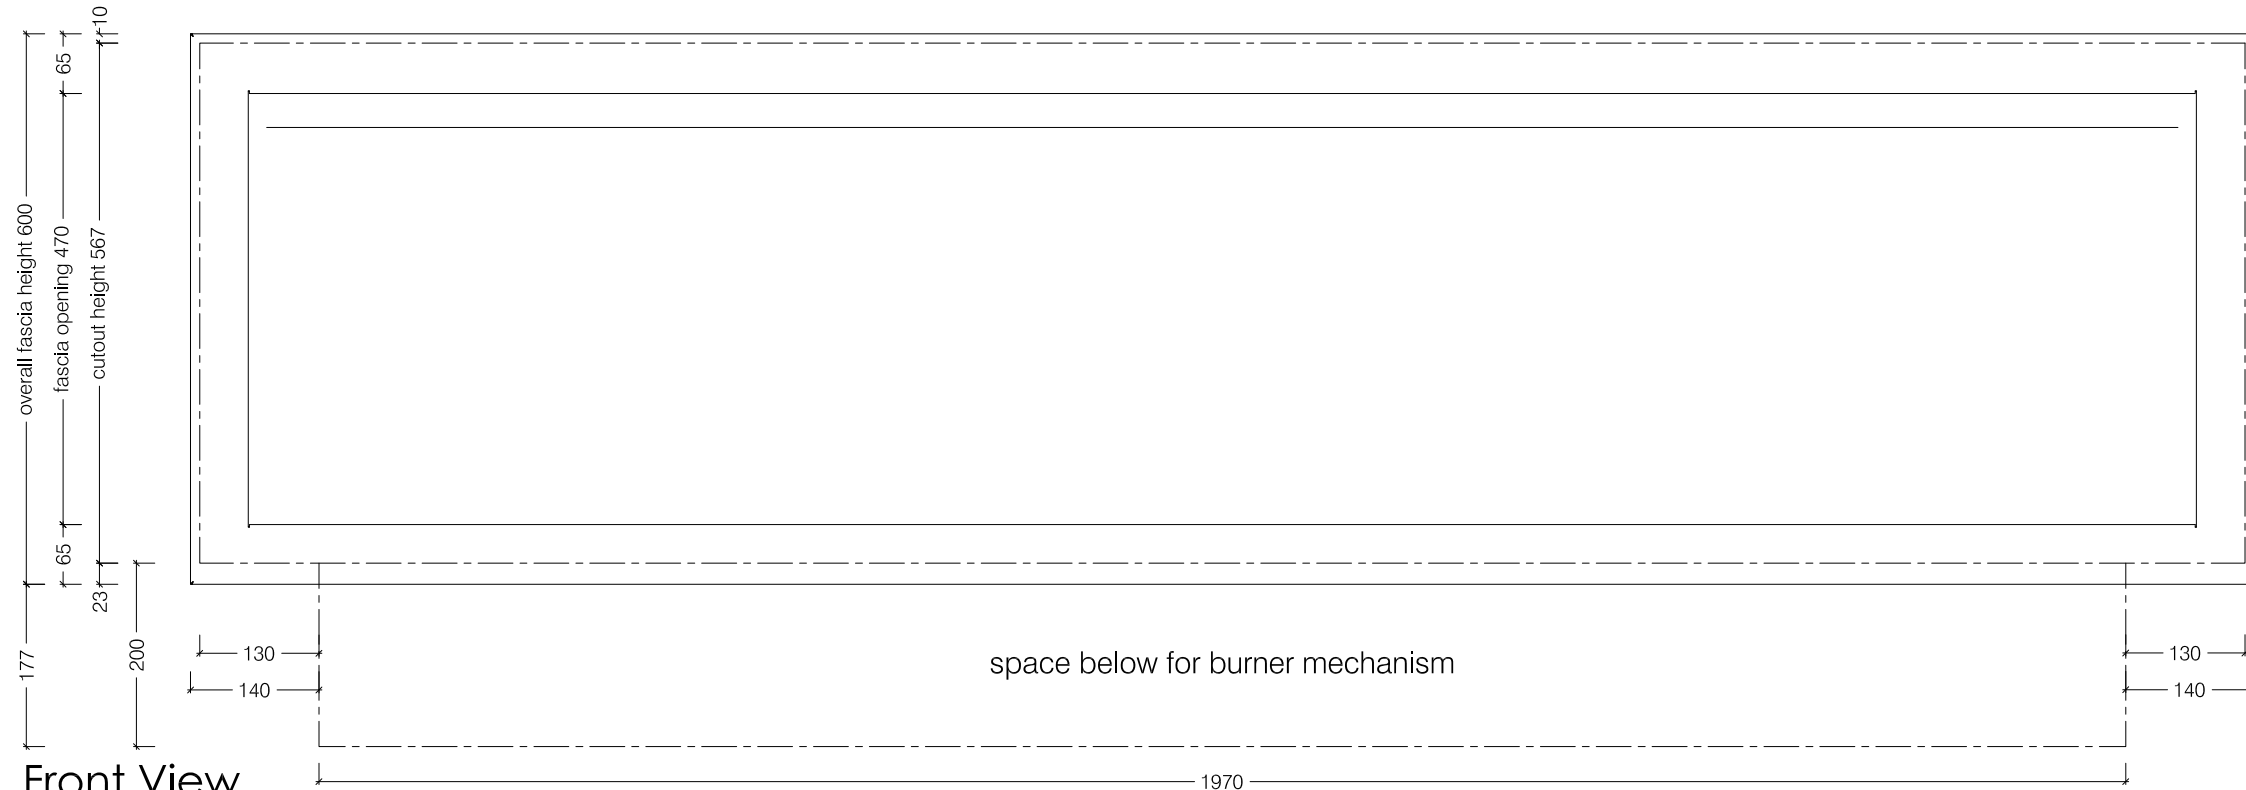

Top View

Front View

Side View

2000 Double Sided Firebox for 1750 Gas Heater

Top View

Front View

Side View

2250 Double Sided Firebox for 2000 Gas Heater