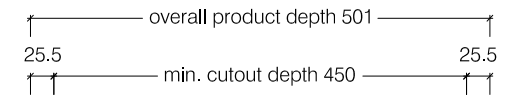

Top View

Front View

Side View

1100 Double Sided Firebox for 800 Gas Heater

Top View

Front View

Side View

1350 Double Sided Firebox for 1000 Gas Heater