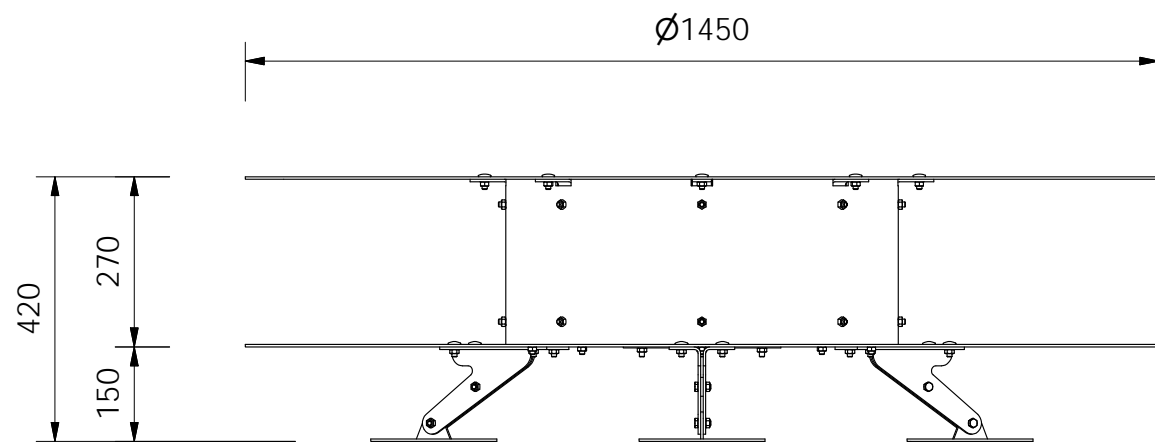

Top View

Isometric View

Front View

Side View

Discus Firepit Ø1450

© This drawing is copyright and remains the property of Signi Fires. It may not be retained, copied or used without written consent.

Signi  Fires™

www.signifires.com

Discus Firepit Ø1450

© This drawing is copyright and remains the property of Signi Fires. It may not be retained, copied or used without written consent.

www.signifires.com

Assemble from the bottom up