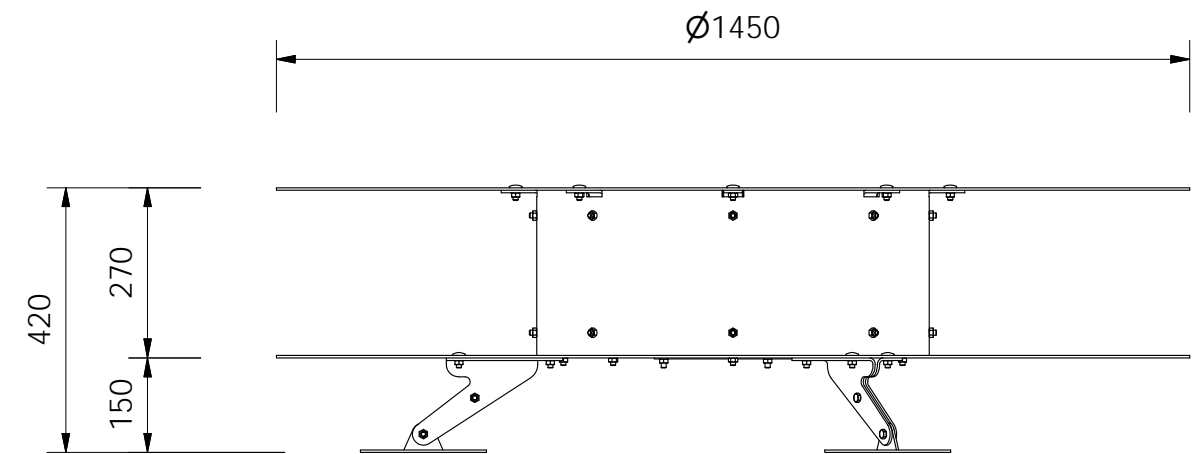

Top View

Isometric View

Front View

Side View

Discus Firepit Ø1450

© This drawing is copyright and remains the property of Signi Fires. It may not be retained, copied or used without written consent.

Signi  Fires™

www.signifires.com

Discus Firepit Ø1450

© This drawing is copyright and remains the property of Signi Fires. It may not be retained, copied or used without written consent.

www.signifires.com

Assemble from the bottom up