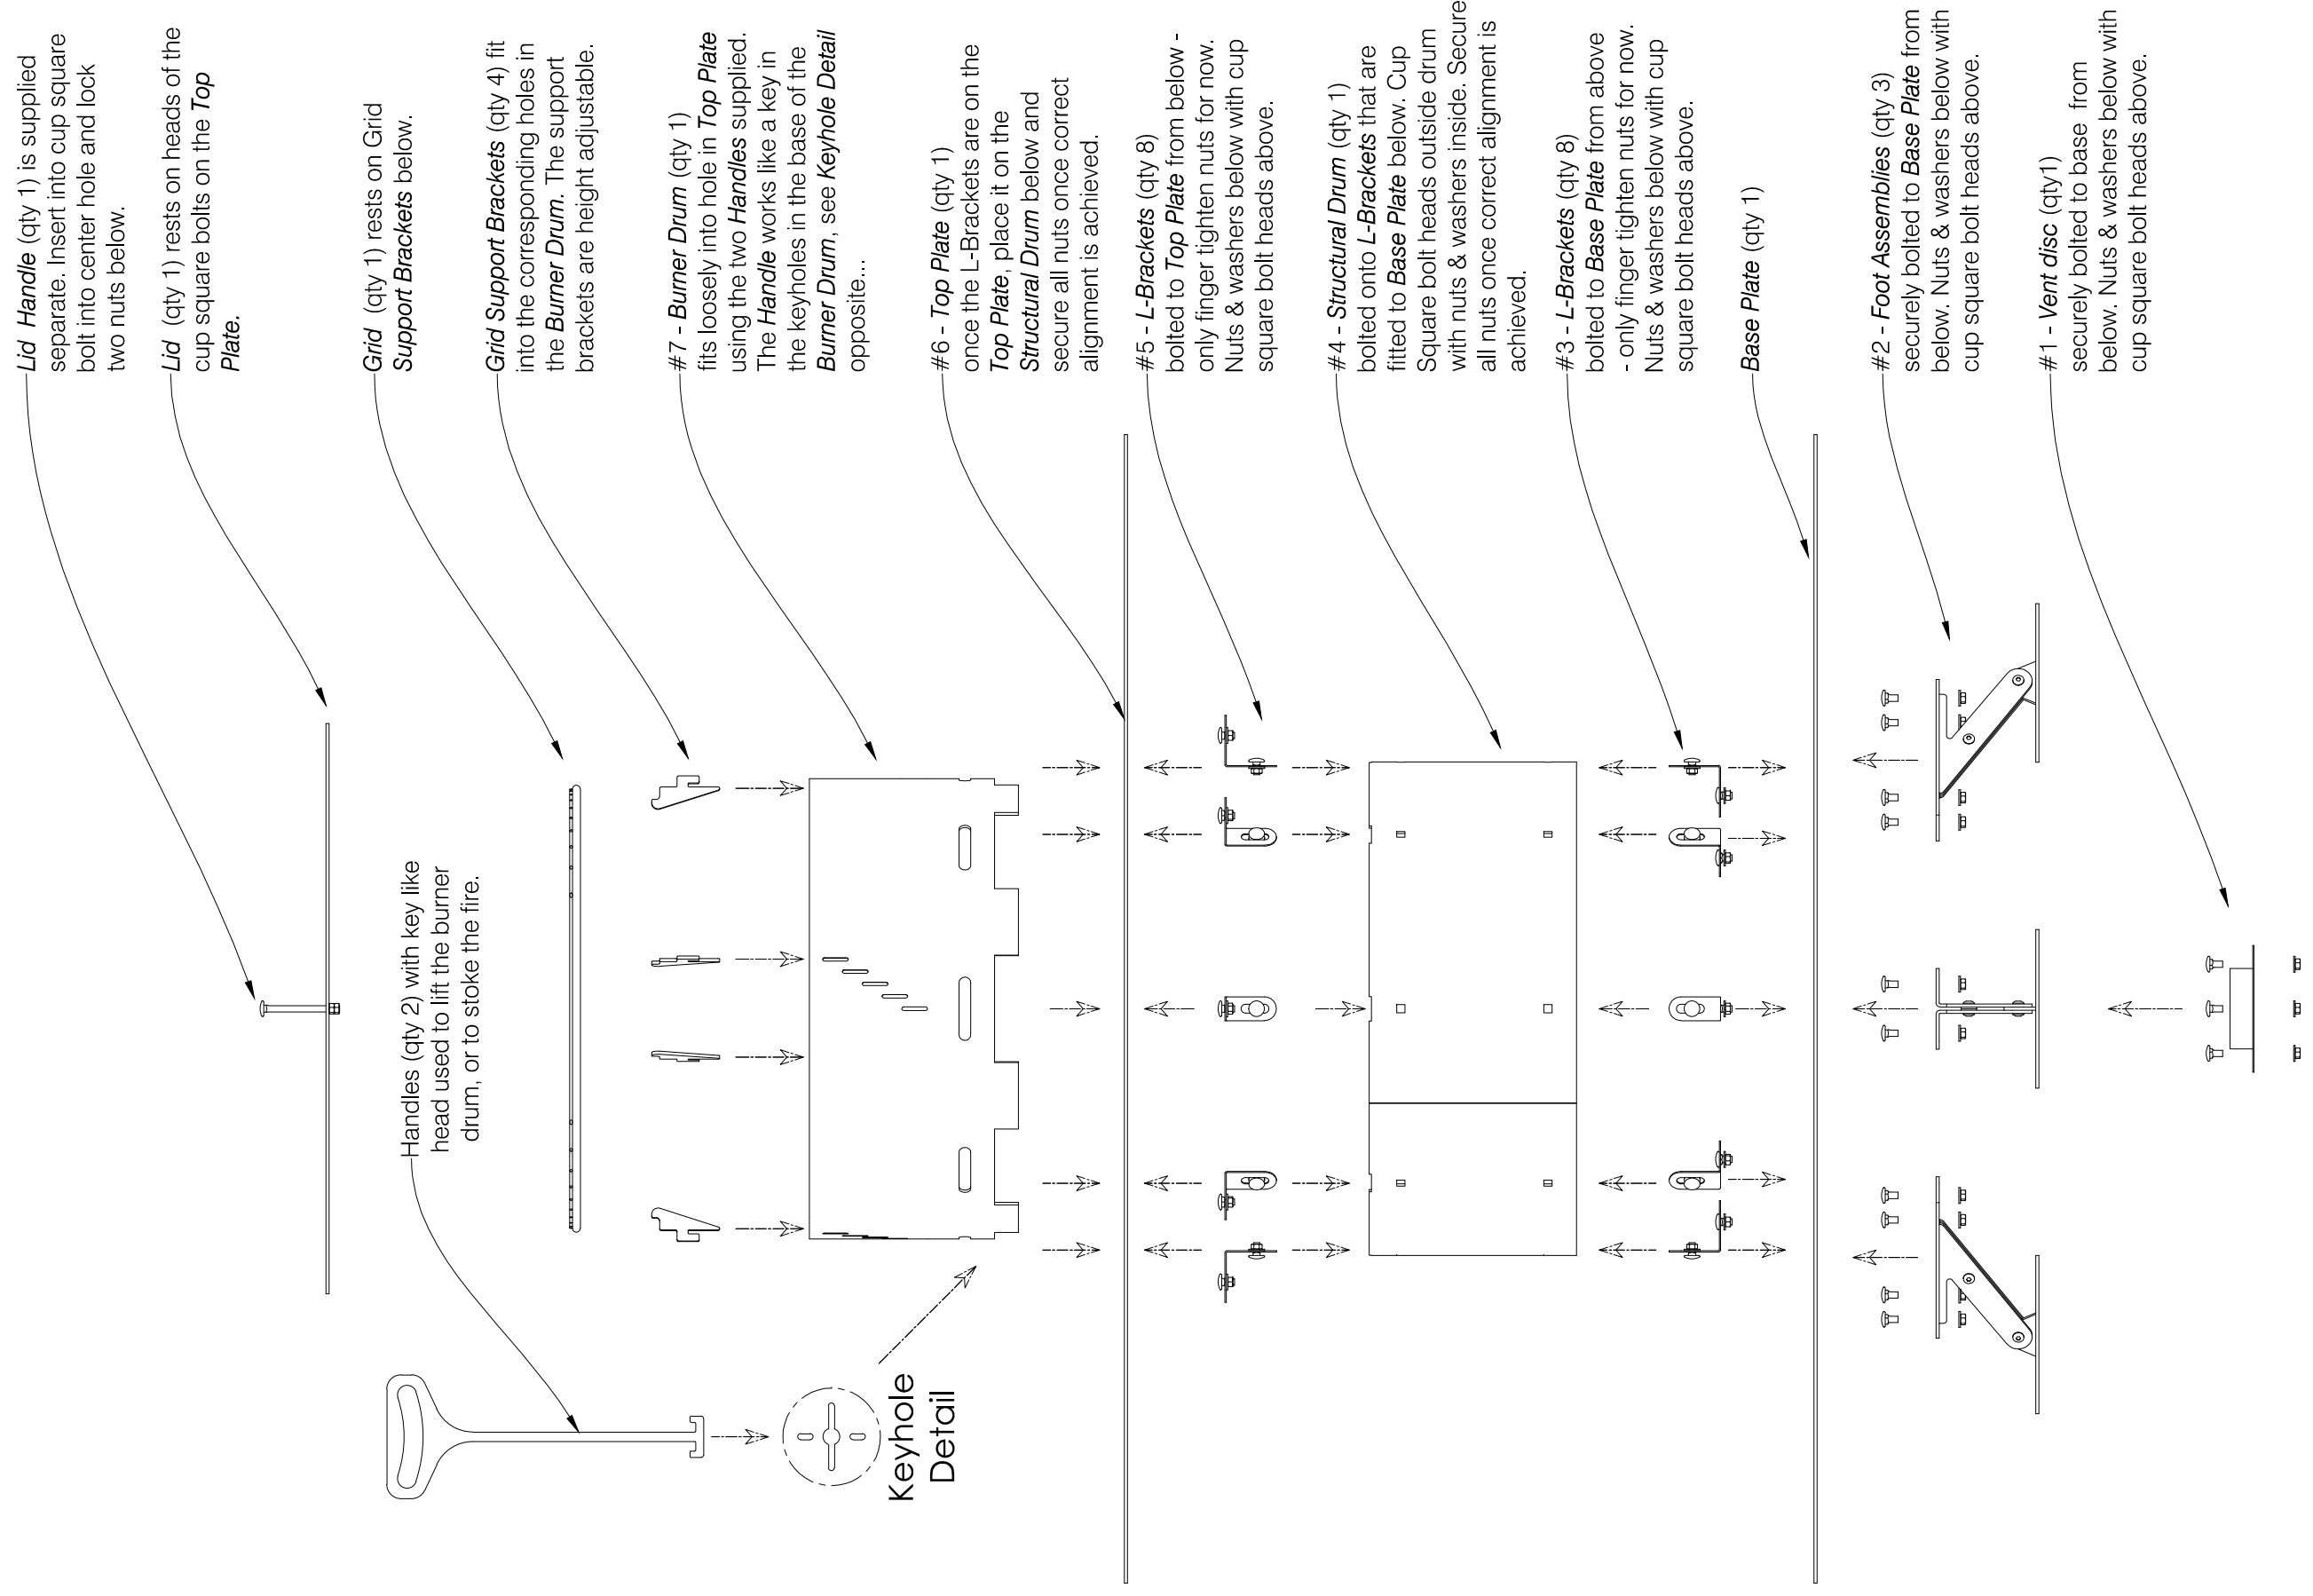

Top View

Isometric View

Front View

Side View

Discus Firepit Ø1450

© This drawing is copyright and remains the property of Signi Fires. It may not be retained, copied or used without written consent.

Signi  Fires™

www.signifires.com

Discus Firepit Ø1450

© This drawing is copyright and remains the property of Signi Fires. It may not be retained, copied or used without written consent.

www.signifires.com

Assemble from the bottom up