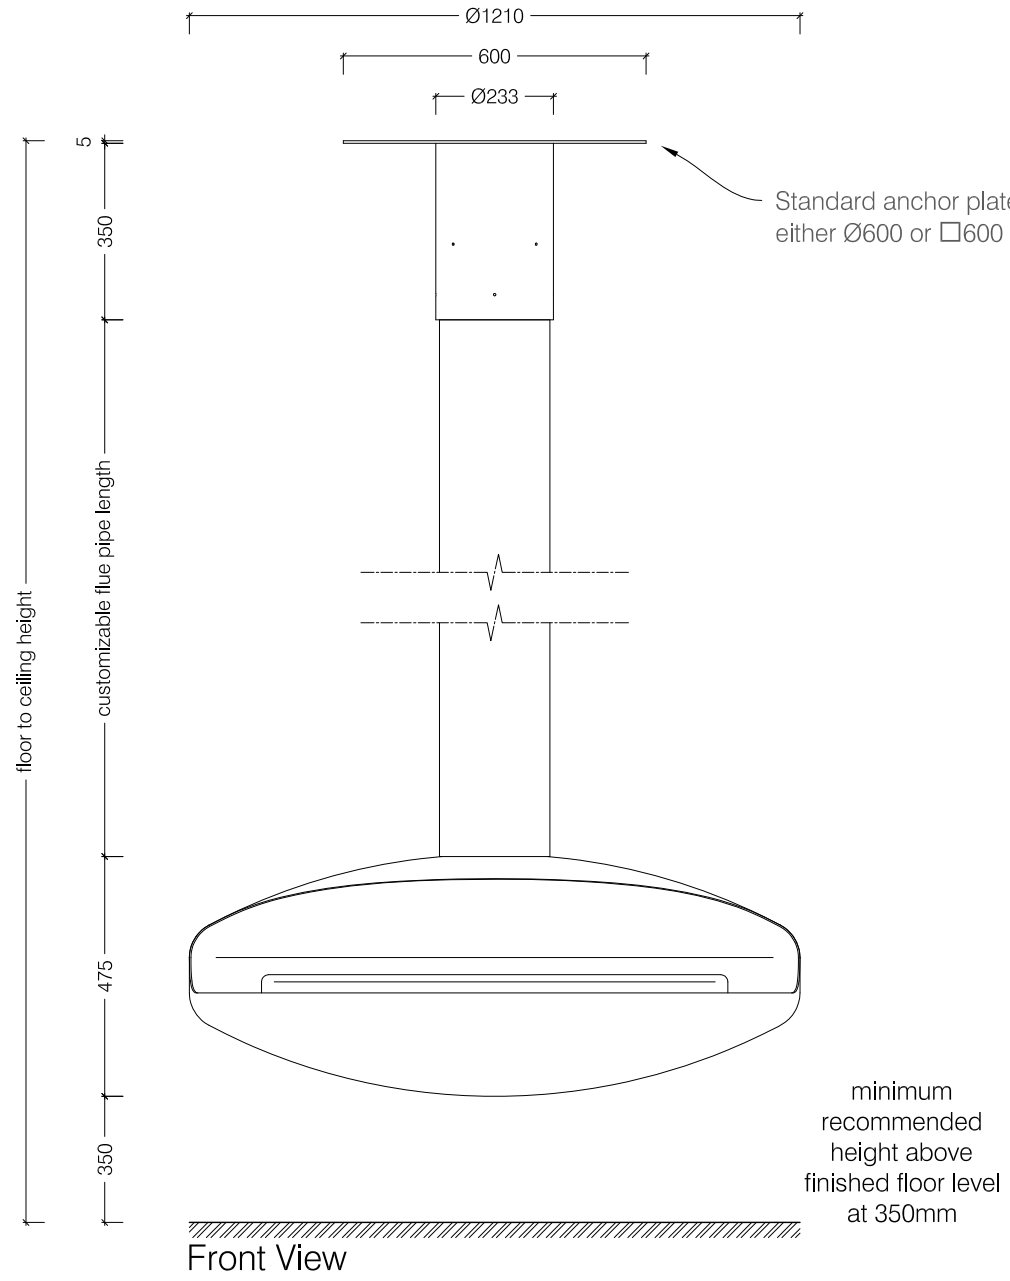

Float  $\varnothing 1000$  with Classic Burner

Float  $\varnothing 1210$  with Grand XL Burner