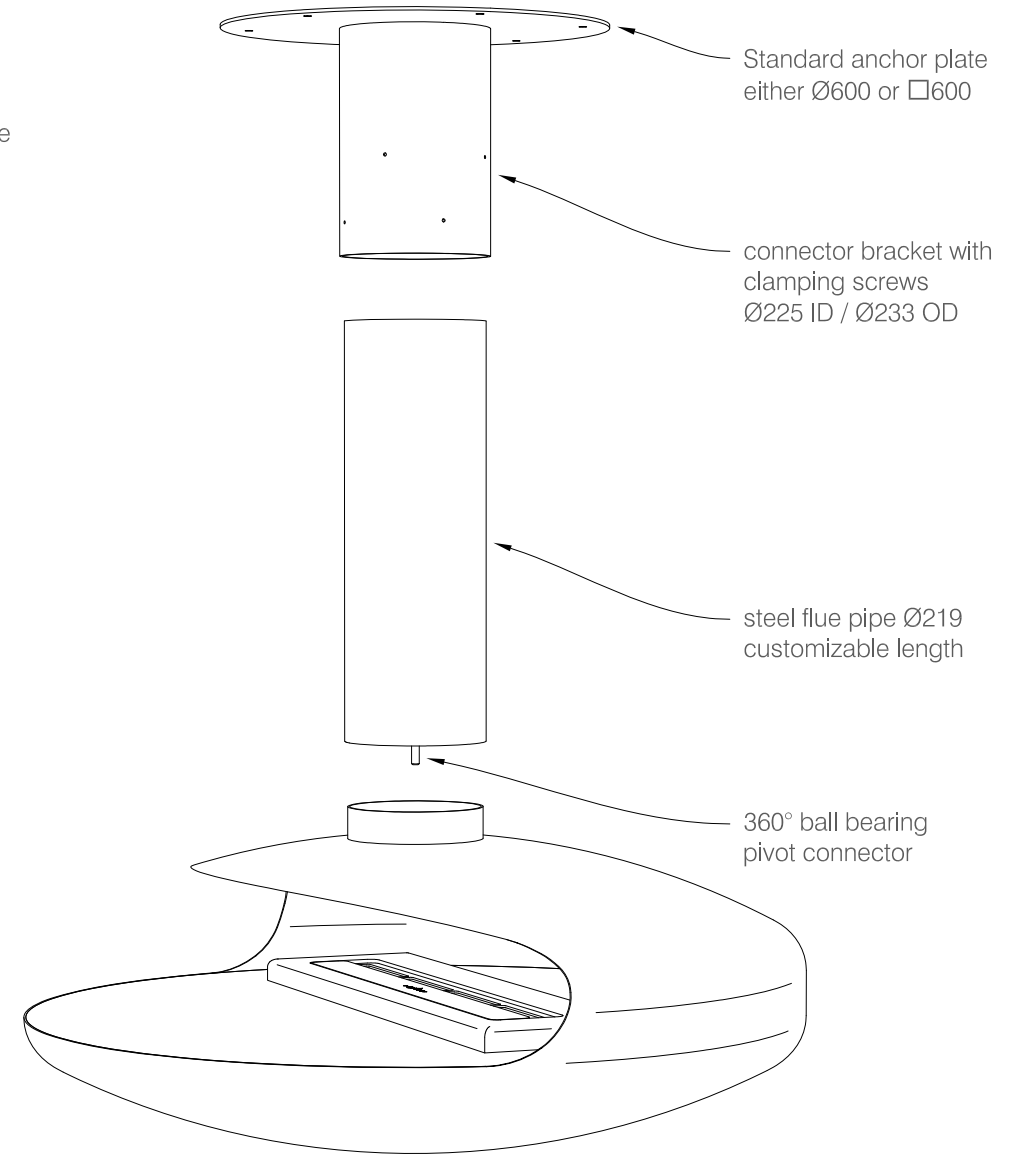

Float  $\varnothing 1000$  with Classic Burner

Float  $\varnothing 1210$  with Grand XL Burner