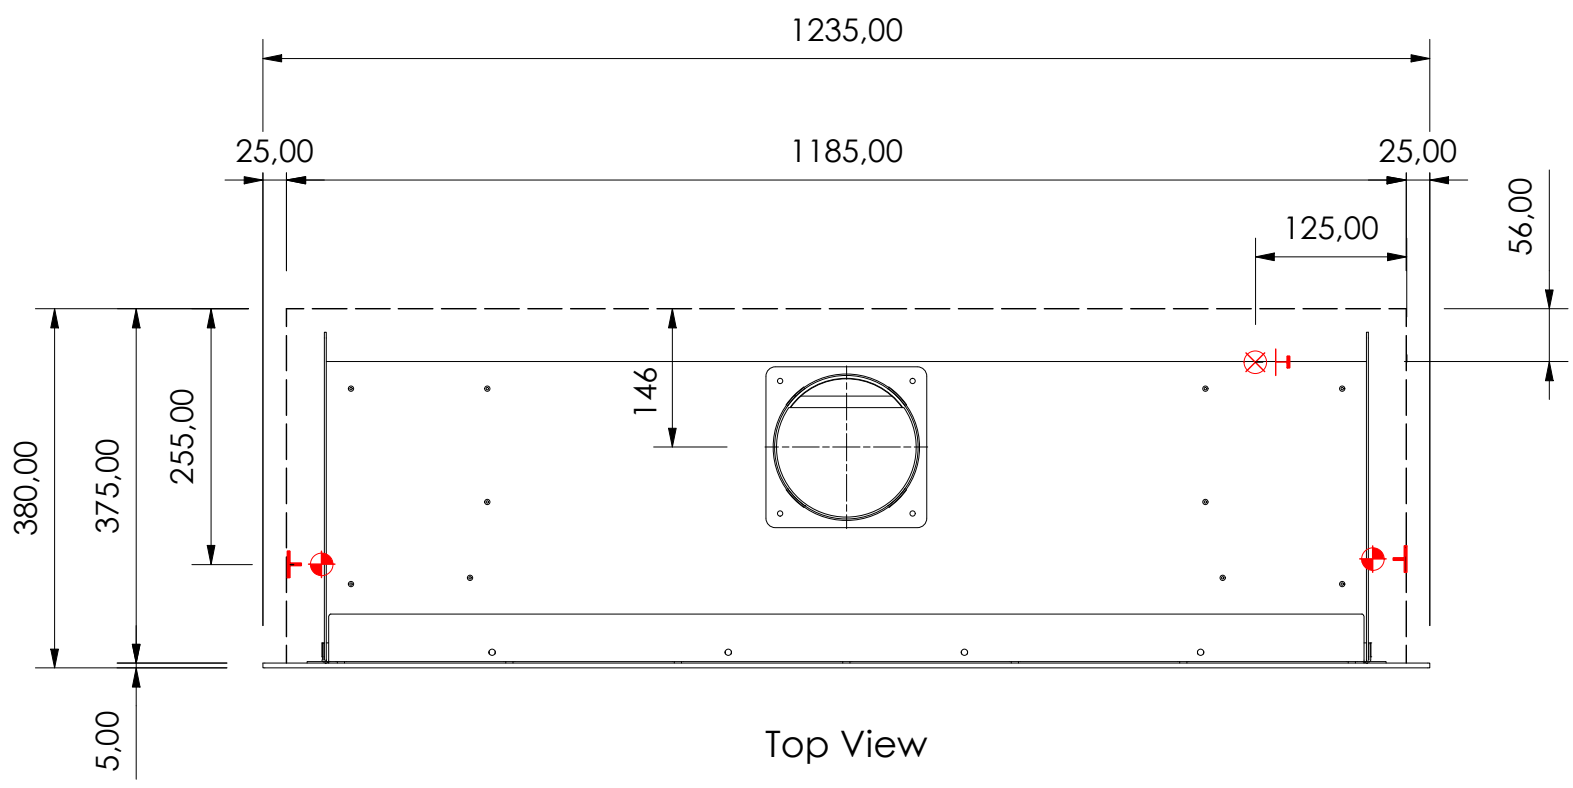

-  Electrical supply by specialist into left or right side of unit for ignitor
-  Gas supply by specialist into back of unit for line burner

TSS_Element 120 FL - Built In Single Sided

© This drawing is copyright and remains the property of Signi Fires. It may not be retained, copied or used without written consent.

-  Electrical supply by specialist into left or right side of unit for ignitor
-  Gas supply by specialist into back of unit for line burner

TSS_Element 120 WAF - Built In Single Sided