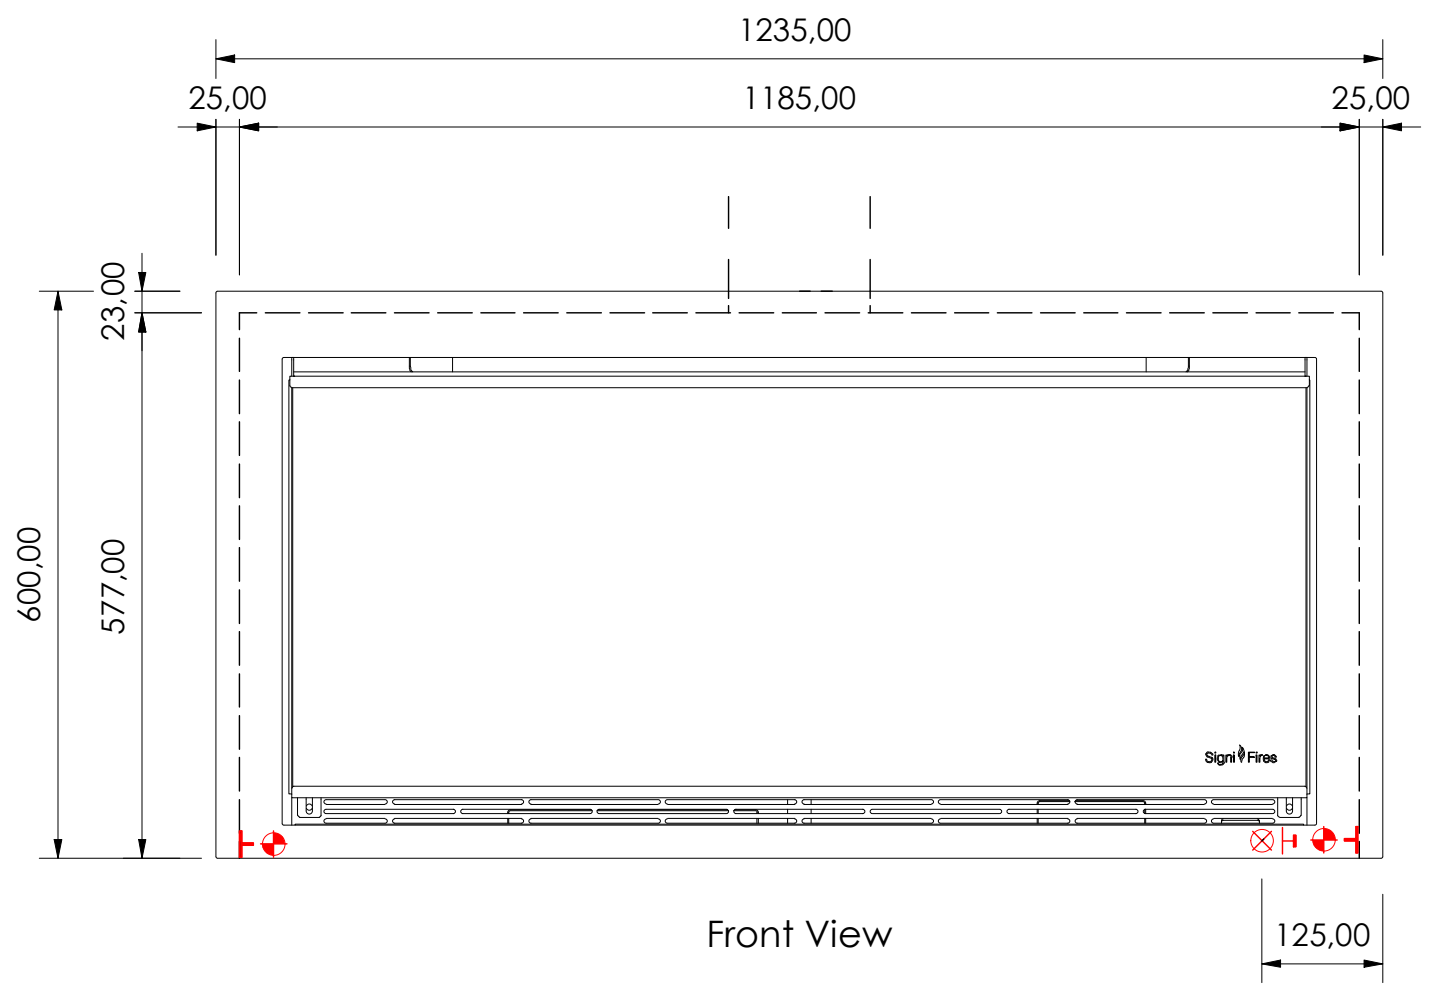

-  Electrical supply by specialist into left or right side of unit for ignitor
-  Gas supply by specialist into back of unit for line burner

TSS_Element 120 FL - Built In Single Sided

© This drawing is copyright and remains the property of Signi Fires. It may not be retained, copied or used without written consent.

-  Electrical supply by specialist into left or right side of unit for ignitor
-  Gas supply by specialist into back of unit for line burner

TSS_Element 120 WAF - Built In Single Sided