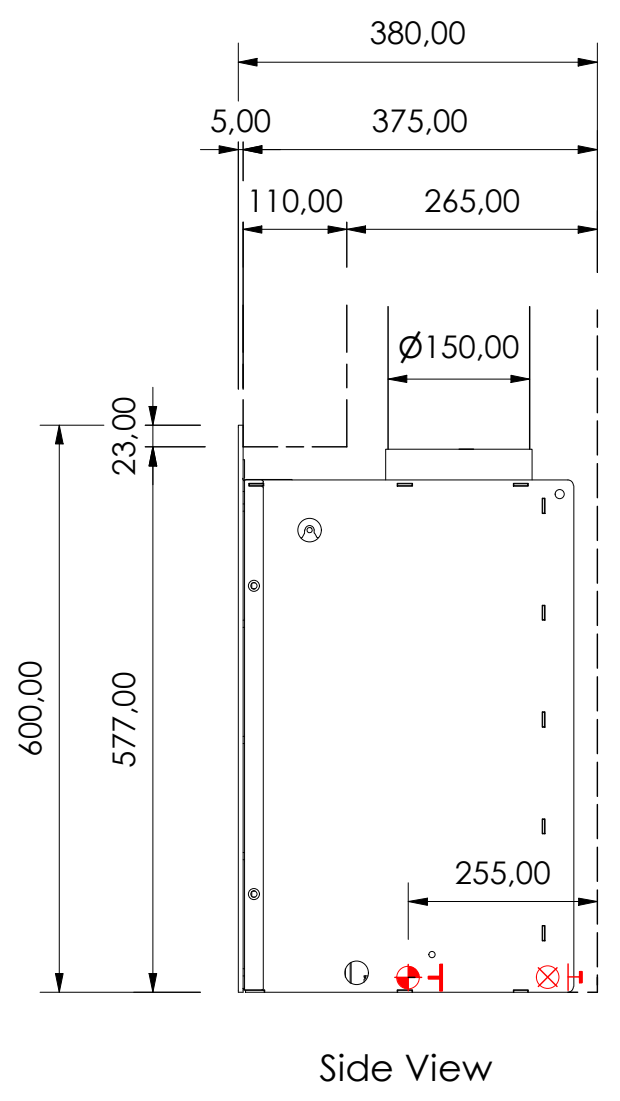

-  Electrical supply by specialist into left or right side of unit for ignitor
-  Gas supply by specialist into back of unit for line burner

TSS_Element 120 FL - Built In Single Sided

© This drawing is copyright and remains the property of Signi Fires. It may not be retained, copied or used without written consent.

-  Electrical supply by specialist into left or right side of unit for ignitor
-  Gas supply by specialist into back of unit for line burner

TSS_Element 120 WAF - Built In Single Sided