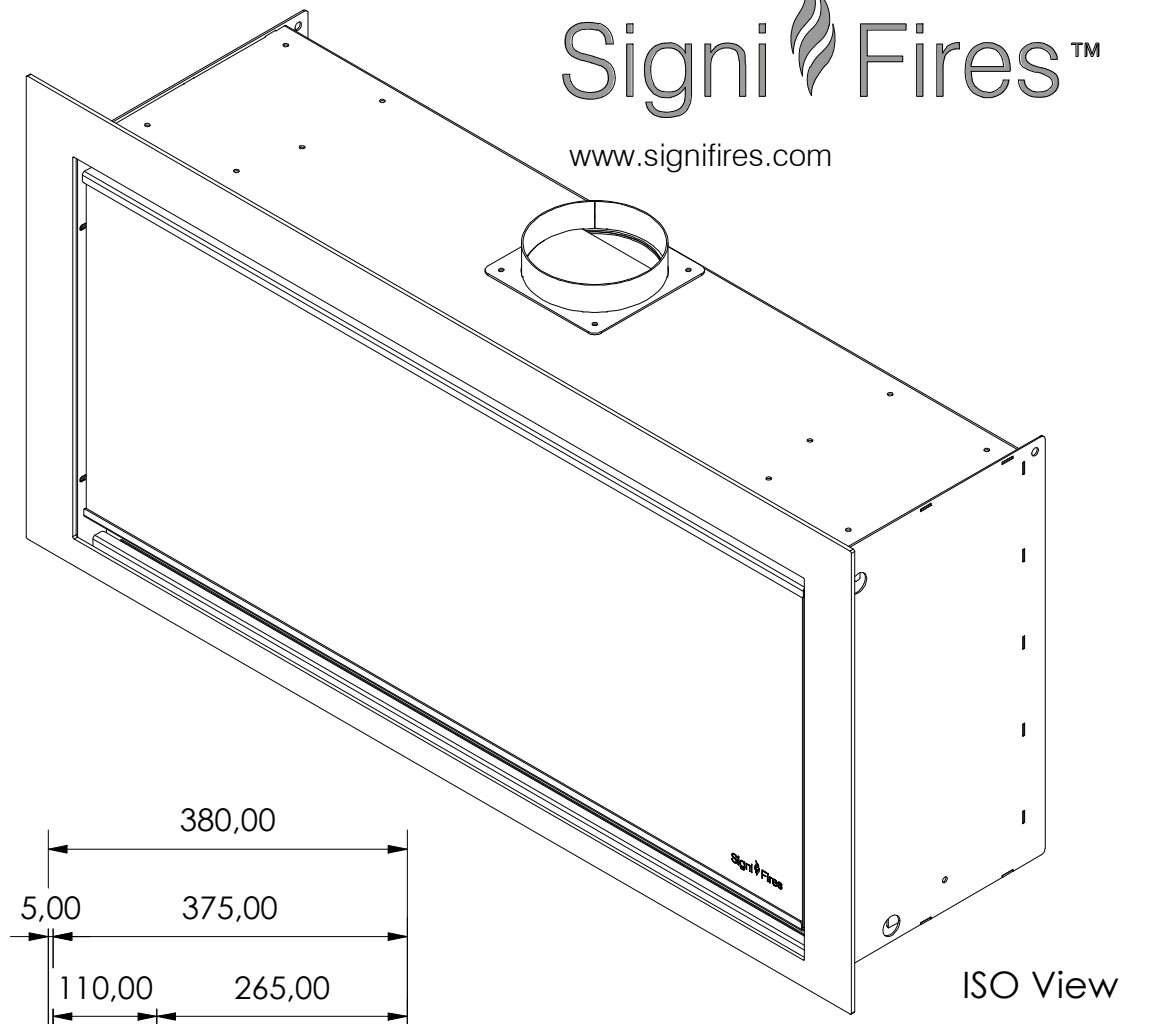

-  Electrical supply by specialist into left or right side of unit for ignitor
-  Gas supply by specialist into back of unit for line burner

TSS_Element 120 FL - Built In Single Sided

© This drawing is copyright and remains the property of Signi Fires. It may not be retained, copied or used without written consent.

-  Electrical supply by specialist into left or right side of unit for ignitor
-  Gas supply by specialist into back of unit for line burner

TSS_Element 120 WAF - Built In Single Sided