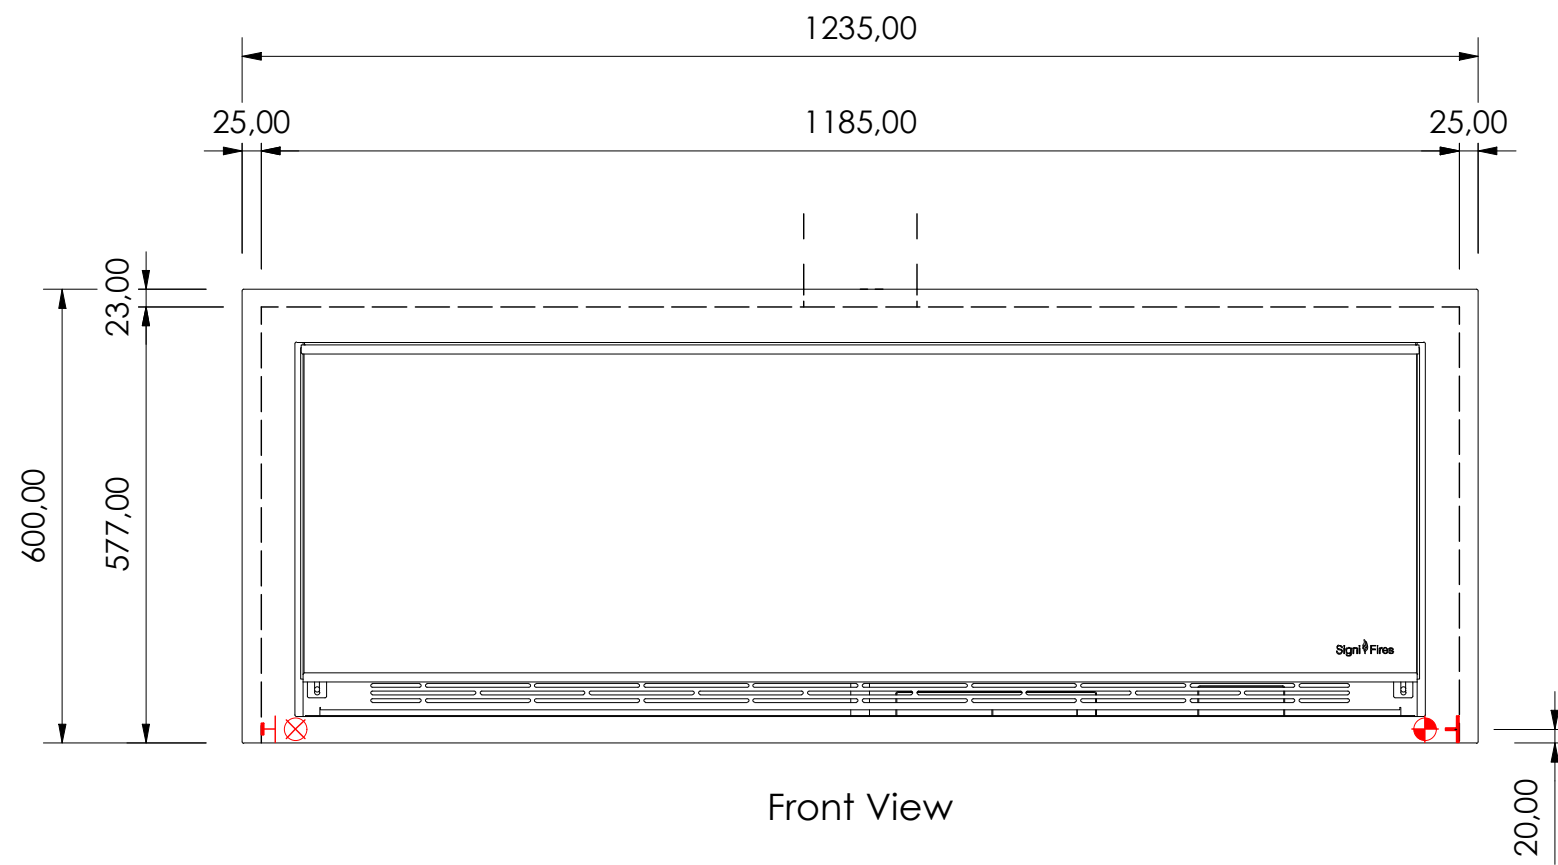

-  Electrical supply by specialist into side of unit for ignitor
-  Gas supply by specialist into side of unit for line burner

TSS_Element 120 FL - Built In Double Sided

-  Electrical supply by specialist into side of unit for ignitor
-  Gas supply by specialist into side of unit for line burner

TSS_Element 120 WAF - Built In Double Sided