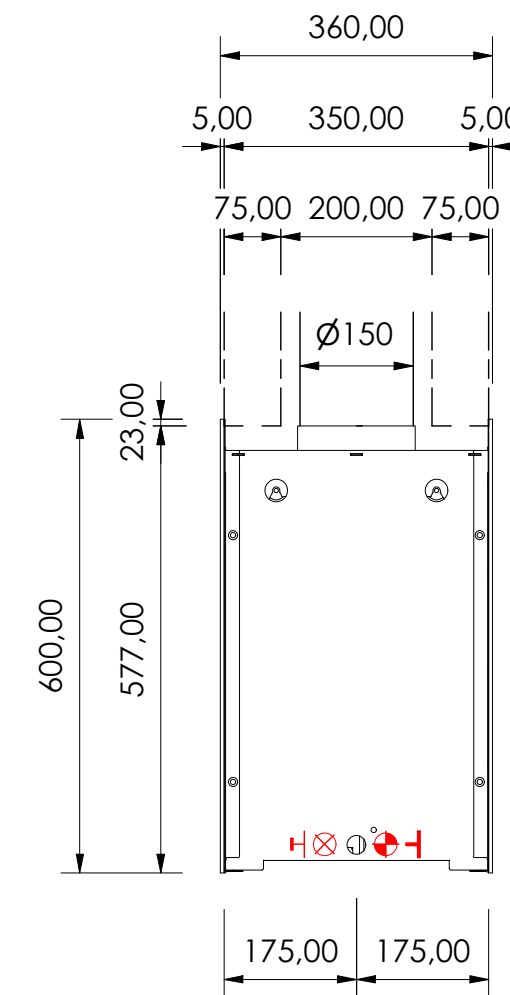

-  Electrical supply by specialist into side of unit for ignitor
-  Gas supply by specialist into side of unit for line burner

TSS_Element 120 FL - Built In Double Sided

-  Electrical supply by specialist into side of unit for ignitor
-  Gas supply by specialist into side of unit for line burner

TSS_Element 120 WAF - Built In Double Sided