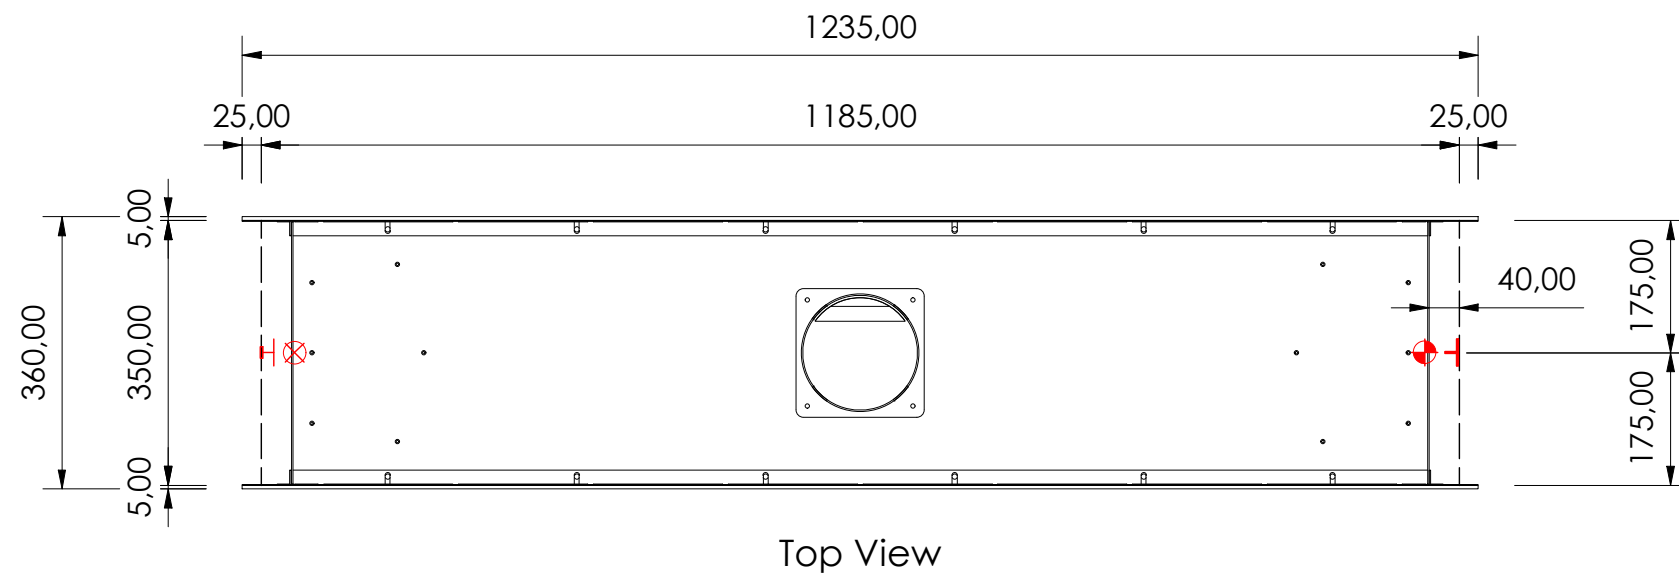

-  Electrical supply by specialist into side of unit for ignitor
-  Gas supply by specialist into side of unit for line burner

TSS_Element 120 FL - Built In Double Sided

-  Electrical supply by specialist into side of unit for ignitor
-  Gas supply by specialist into side of unit for line burner

TSS_Element 120 WAF - Built In Double Sided