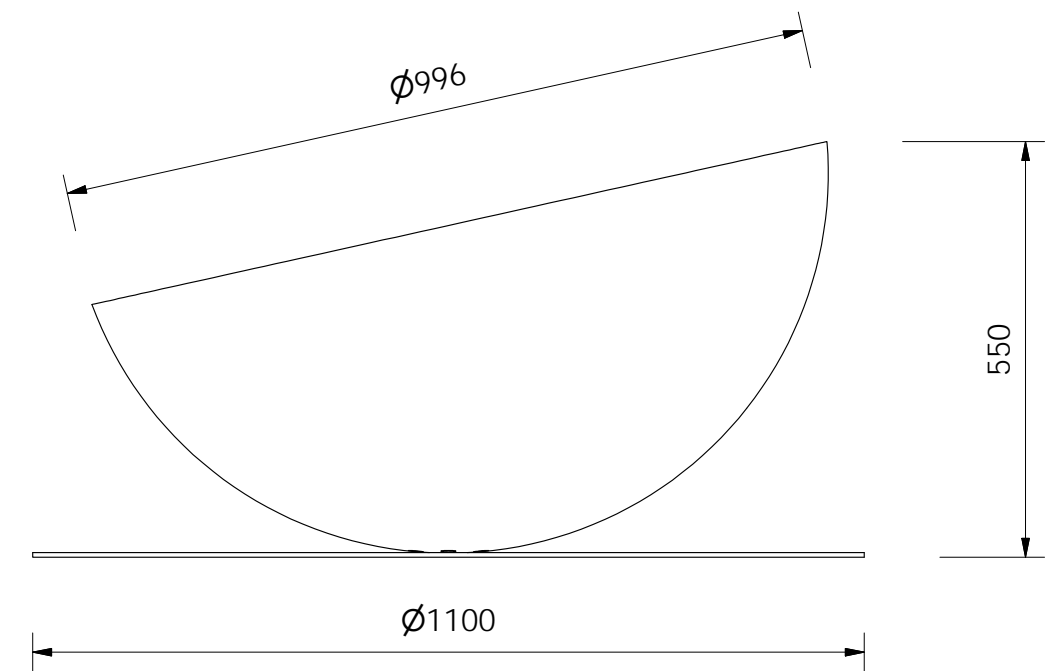

Isometric View

Top View

Front View

Side View

Luna Fire Pit $\varnothing 1100$

© This drawing is copyright and remains the property of Signi Fires. It may not be retained, copied or used without written consent.