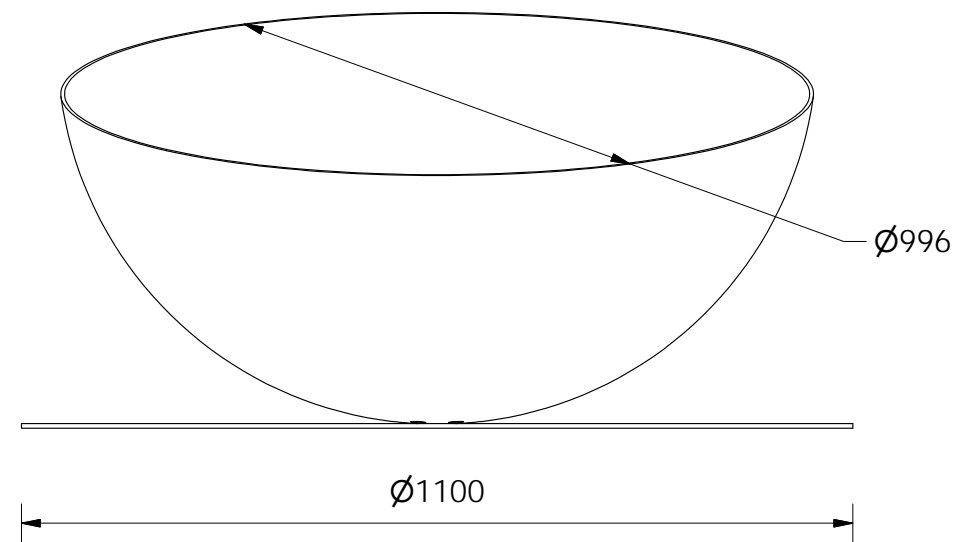

Isometric View

Top View

Front View

Side View

Luna Fire Pit $\varnothing 1100$

© This drawing is copyright and remains the property of Signi Fires. It may not be retained, copied or used without written consent.