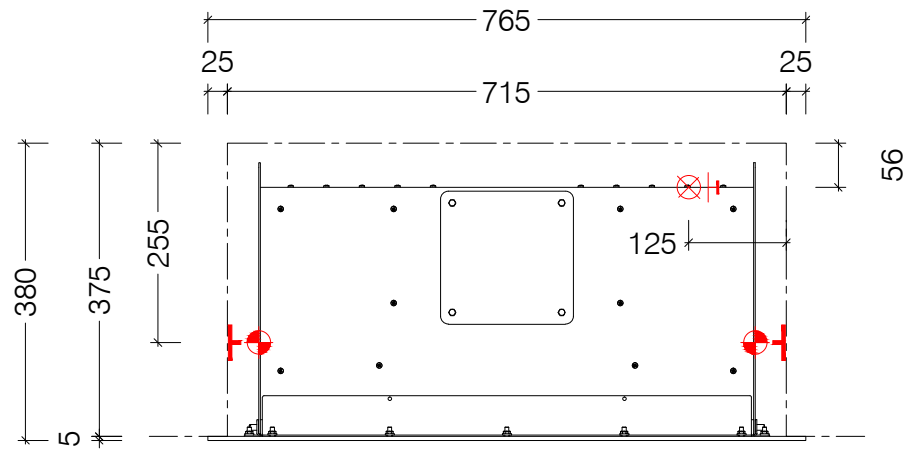

Top View

Front View

 Gas supply by specialist into back of unit for line burner

 Electrical supply by specialist into left or right side of unit for igniter

Side View

## Element 80 - Built In Single Sided

Top View

Front View

Side View

 Gas supply by specialist into back of unit for line burner

 Electrical supply by specialist into left or right side of unit for igniter

## Element 80 FL - Built In Single Sided