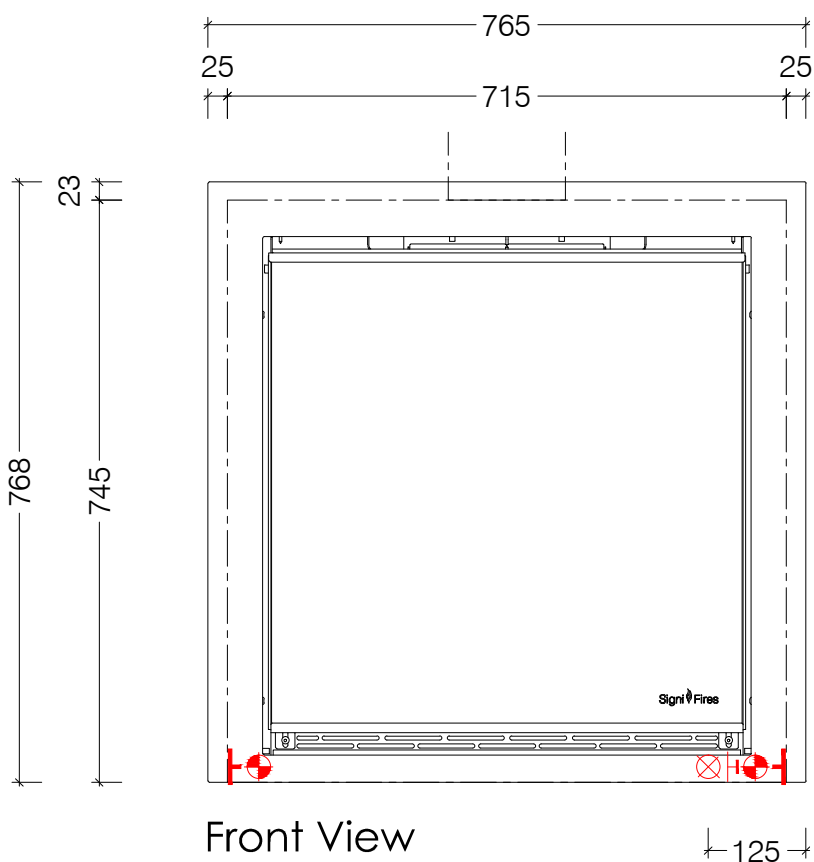

Top View

Front View

 Gas supply by specialist into back of unit for line burner

 Electrical supply by specialist into left or right side of unit for igniter

Side View

## Element 80 - Built In Single Sided

Top View

Front View

Side View

 Gas supply by specialist into back of unit for line burner

 Electrical supply by specialist into left or right side of unit for igniter

## Element 80 FL - Built In Single Sided