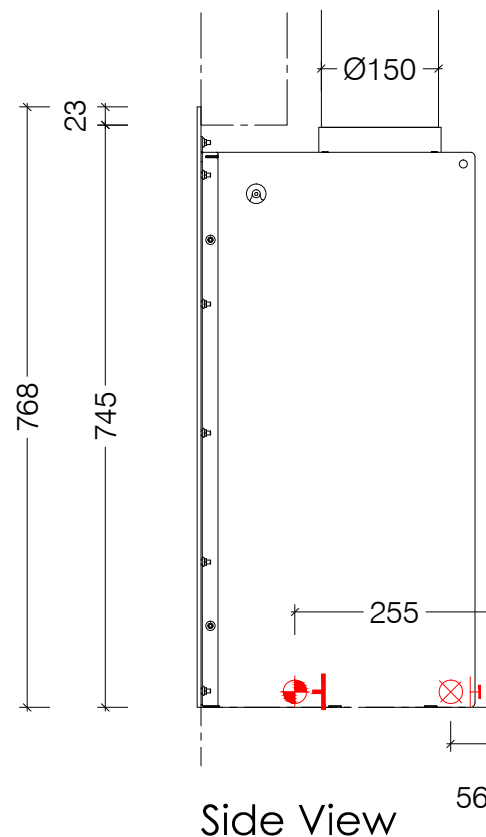

Top View

Front View

 Gas supply by specialist into back of unit for line burner

 Electrical supply by specialist into left or right side of unit for igniter

Side View

## Element 80 - Built In Single Sided

Top View

Front View

Side View

 Gas supply by specialist into back of unit for line burner

 Electrical supply by specialist into left or right side of unit for igniter

## Element 80 FL - Built In Single Sided