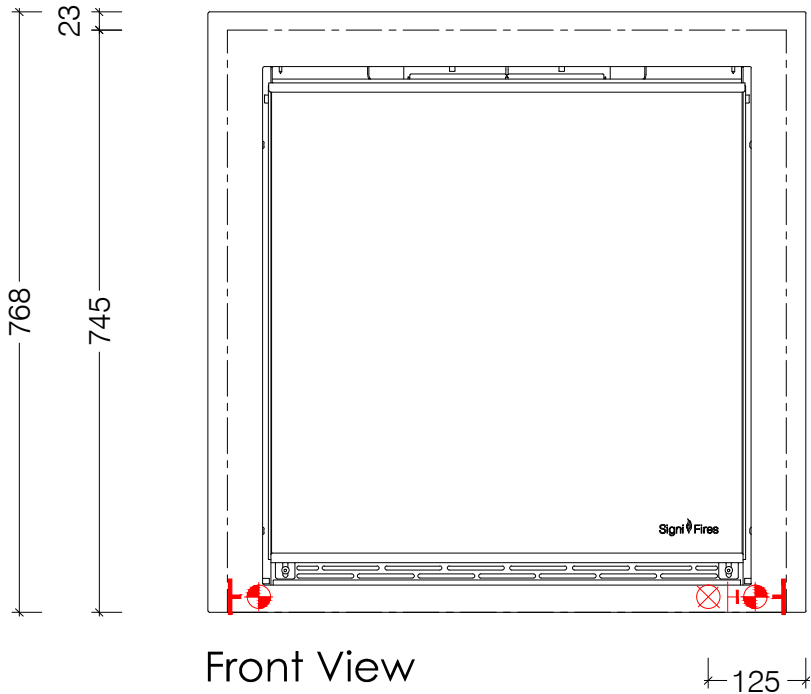

Top View

Front View

 Gas supply by specialist into back of unit for line burner

 Electrical supply by specialist into left or right side of unit for igniter

Side View

## Element 80 - Built In Single Sided

Top View

Front View

Side View

 Gas supply by specialist into back of unit for line burner

 Electrical supply by specialist into left or right side of unit for igniter

## Element 80 FL - Built In Single Sided