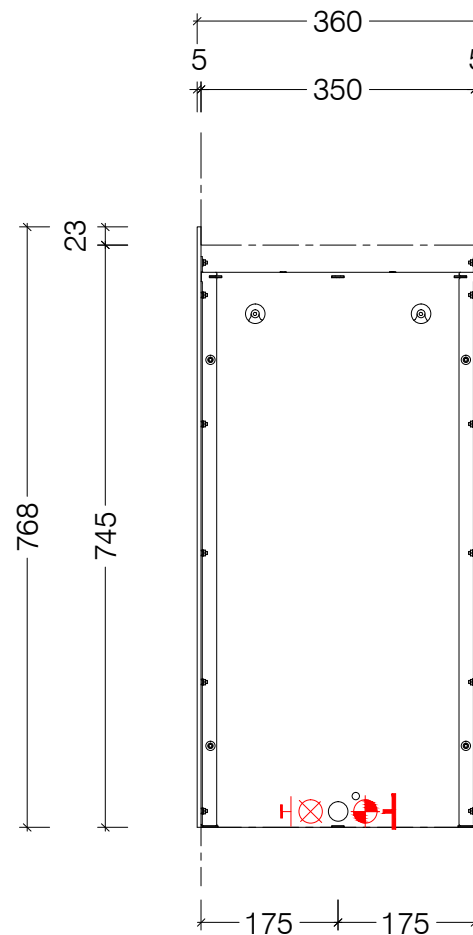

Top View

Front View

 Gas supply by specialist into side of unit for line burner

 Electrical supply by specialist into side of unit for igniter

Side View

Element 80 - Built In Double Sided

Top View

Front View

 Gas supply by specialist into side of unit for line burner

 Electrical supply by specialist into side of unit for igniter

Side View

Element 80 FL - Built In Double Sided