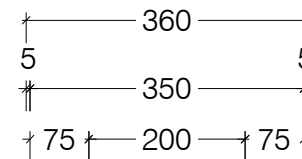

Top View

Front View

 Gas supply by specialist into side of unit for line burner

 Electrical supply by specialist into side of unit for igniter

Side View

Element 80 - Built In Double Sided

Top View

Front View