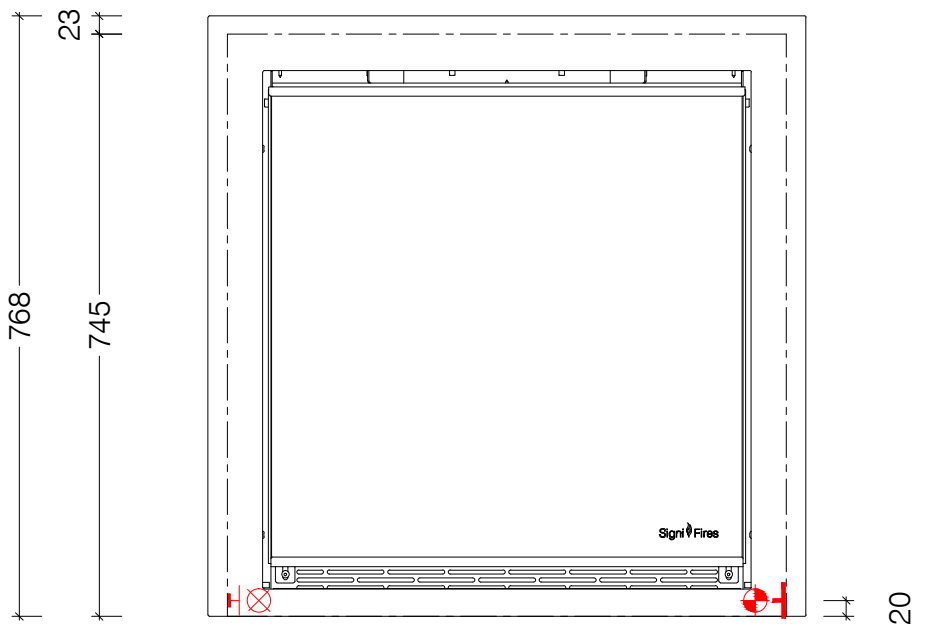

Top View

Front View

 Gas supply by specialist into side of unit for line burner

 Electrical supply by specialist into side of unit for igniter

Side View

Element 80 - Built In Double Sided

Top View

Front View

 Gas supply by specialist into side of unit for line burner

 Electrical supply by specialist into side of unit for igniter

Side View

Element 80 FL - Built In Double Sided