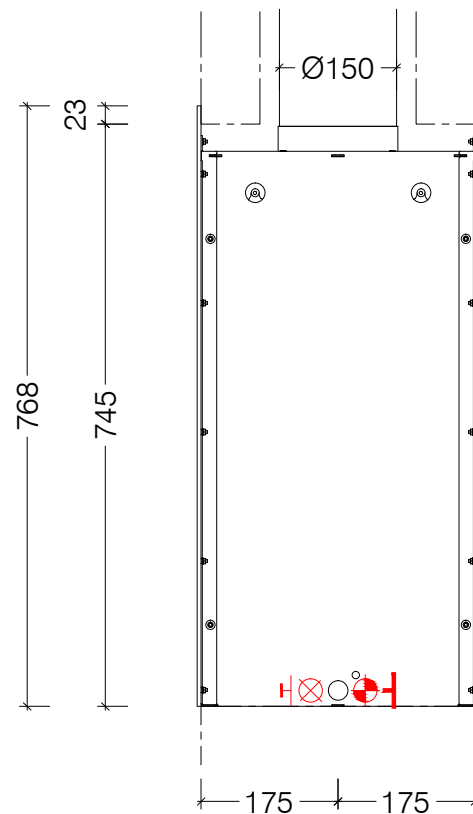

Top View

Front View

 Gas supply by specialist into side of unit for line burner

 Electrical supply by specialist into side of unit for igniter

Side View

Element 80 - Built In Double Sided

Top View

Front View

 Gas supply by specialist into side of unit for line burner

 Electrical supply by specialist into side of unit for igniter

Side View

Element 80 FL - Built In Double Sided