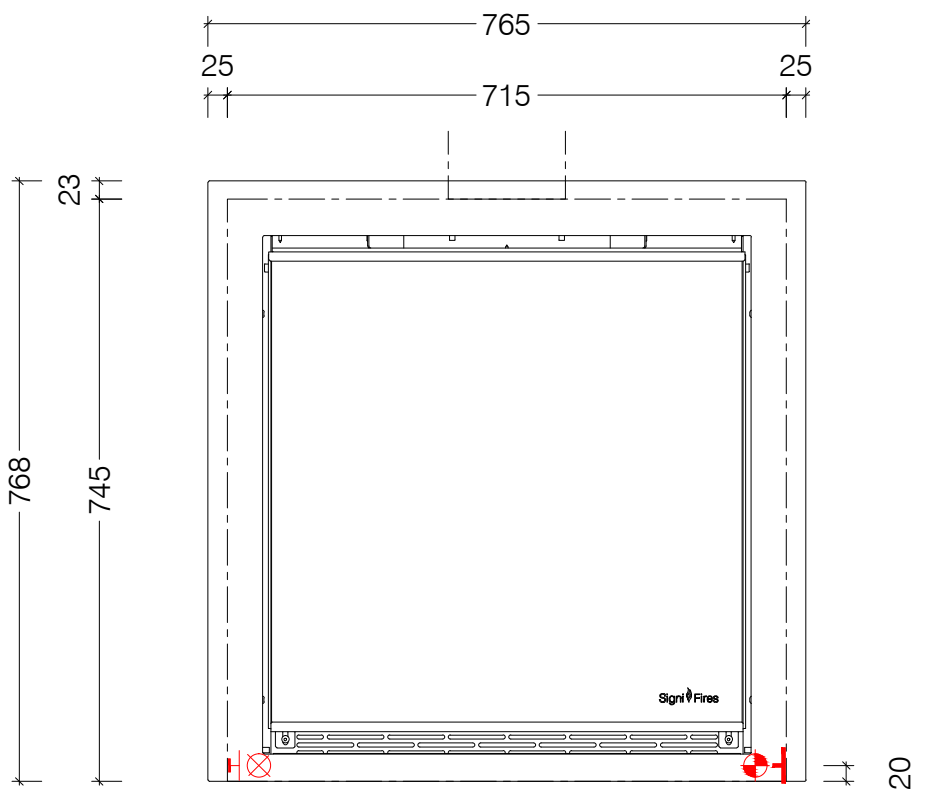

Top View

Front View

 Gas supply by specialist into side of unit for line burner

 Electrical supply by specialist into side of unit for igniter

Side View

Element 80 - Built In Double Sided

Top View

Front View

 Gas supply by specialist into side of unit for line burner

 Electrical supply by specialist into side of unit for igniter

Side View

Element 80 FL - Built In Double Sided