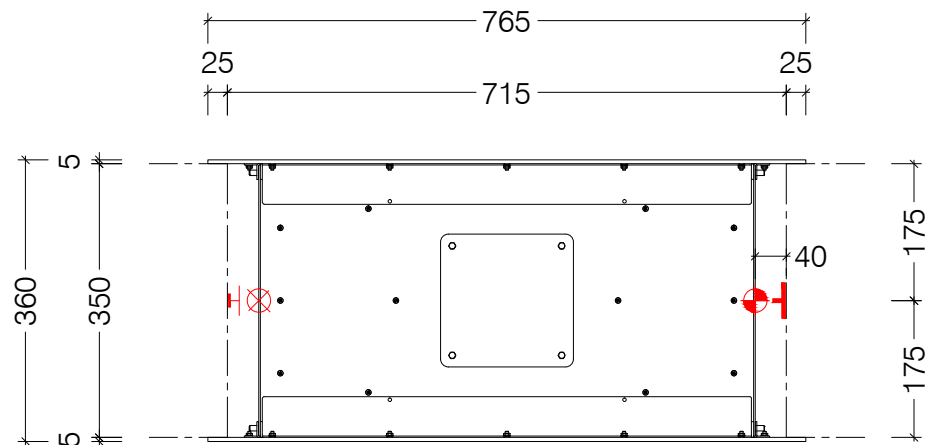

Top View

Front View

 Gas supply by specialist into side of unit for line burner

 Electrical supply by specialist into side of unit for igniter

Side View

Element 80 - Built In Double Sided

Top View

Front View

 Gas supply by specialist into side of unit for line burner

 Electrical supply by specialist into side of unit for igniter

Side View

Element 80 FL - Built In Double Sided