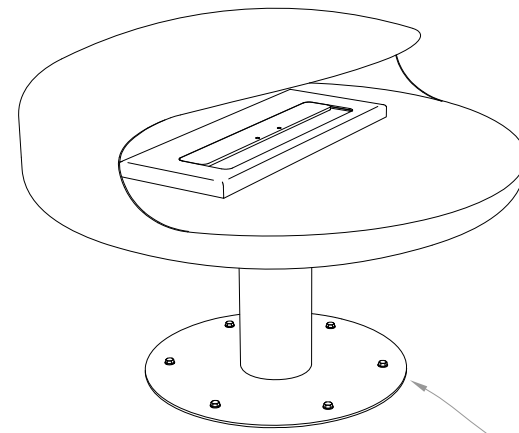

## Nero Pedestal Ø1210 with Grand XL Burner

© This drawing is copyright and remains the property of Beauty Fires. It may not be retained, copied or used without written consent.

Top View

Perspective View

Bolts for fixing the base plate to the floor are optional but recommended

Front View

Side View

## Nero Pedestal Ø1000 with Classic Burner

© This drawing is copyright and remains the property of Beauty Fires. It may not be retained, copied or used without written consent.