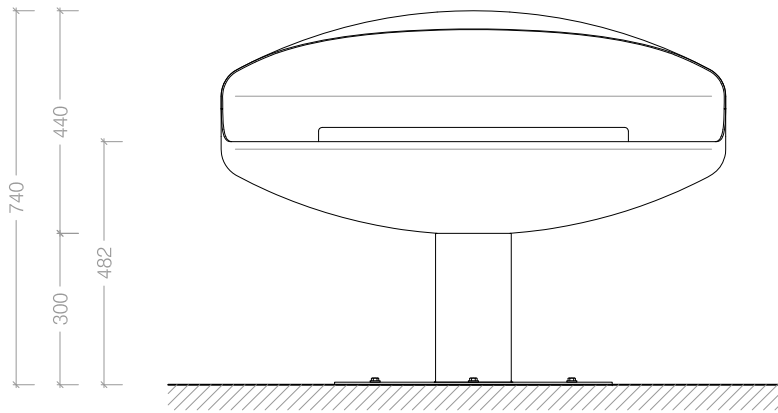

## Nero Pedestal Ø1210 with Grand XL Burner

© This drawing is copyright and remains the property of Beauty Fires. It may not be retained, copied or used without written consent.

Top View

Perspective View

Bolts for fixing the base plate to the floor are optional but recommended

Front View

Side View