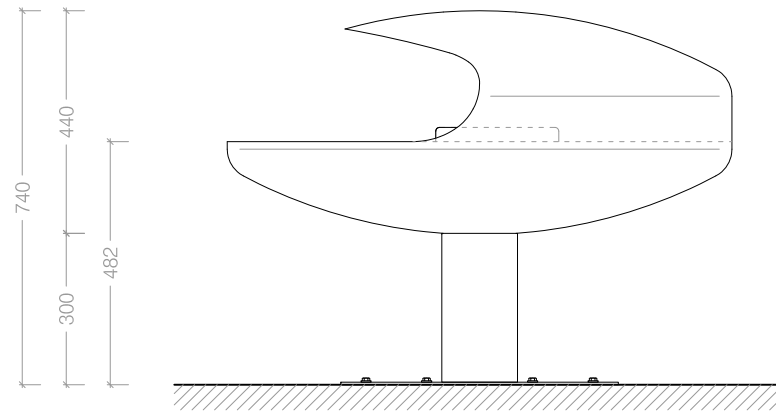

## Nero Pedestal Ø1210 with Grand XL Burner

© This drawing is copyright and remains the property of Beauty Fires. It may not be retained, copied or used without written consent.

Top View

Perspective View

Bolts for fixing the base plate to the floor are optional but recommended

Front View

Side View